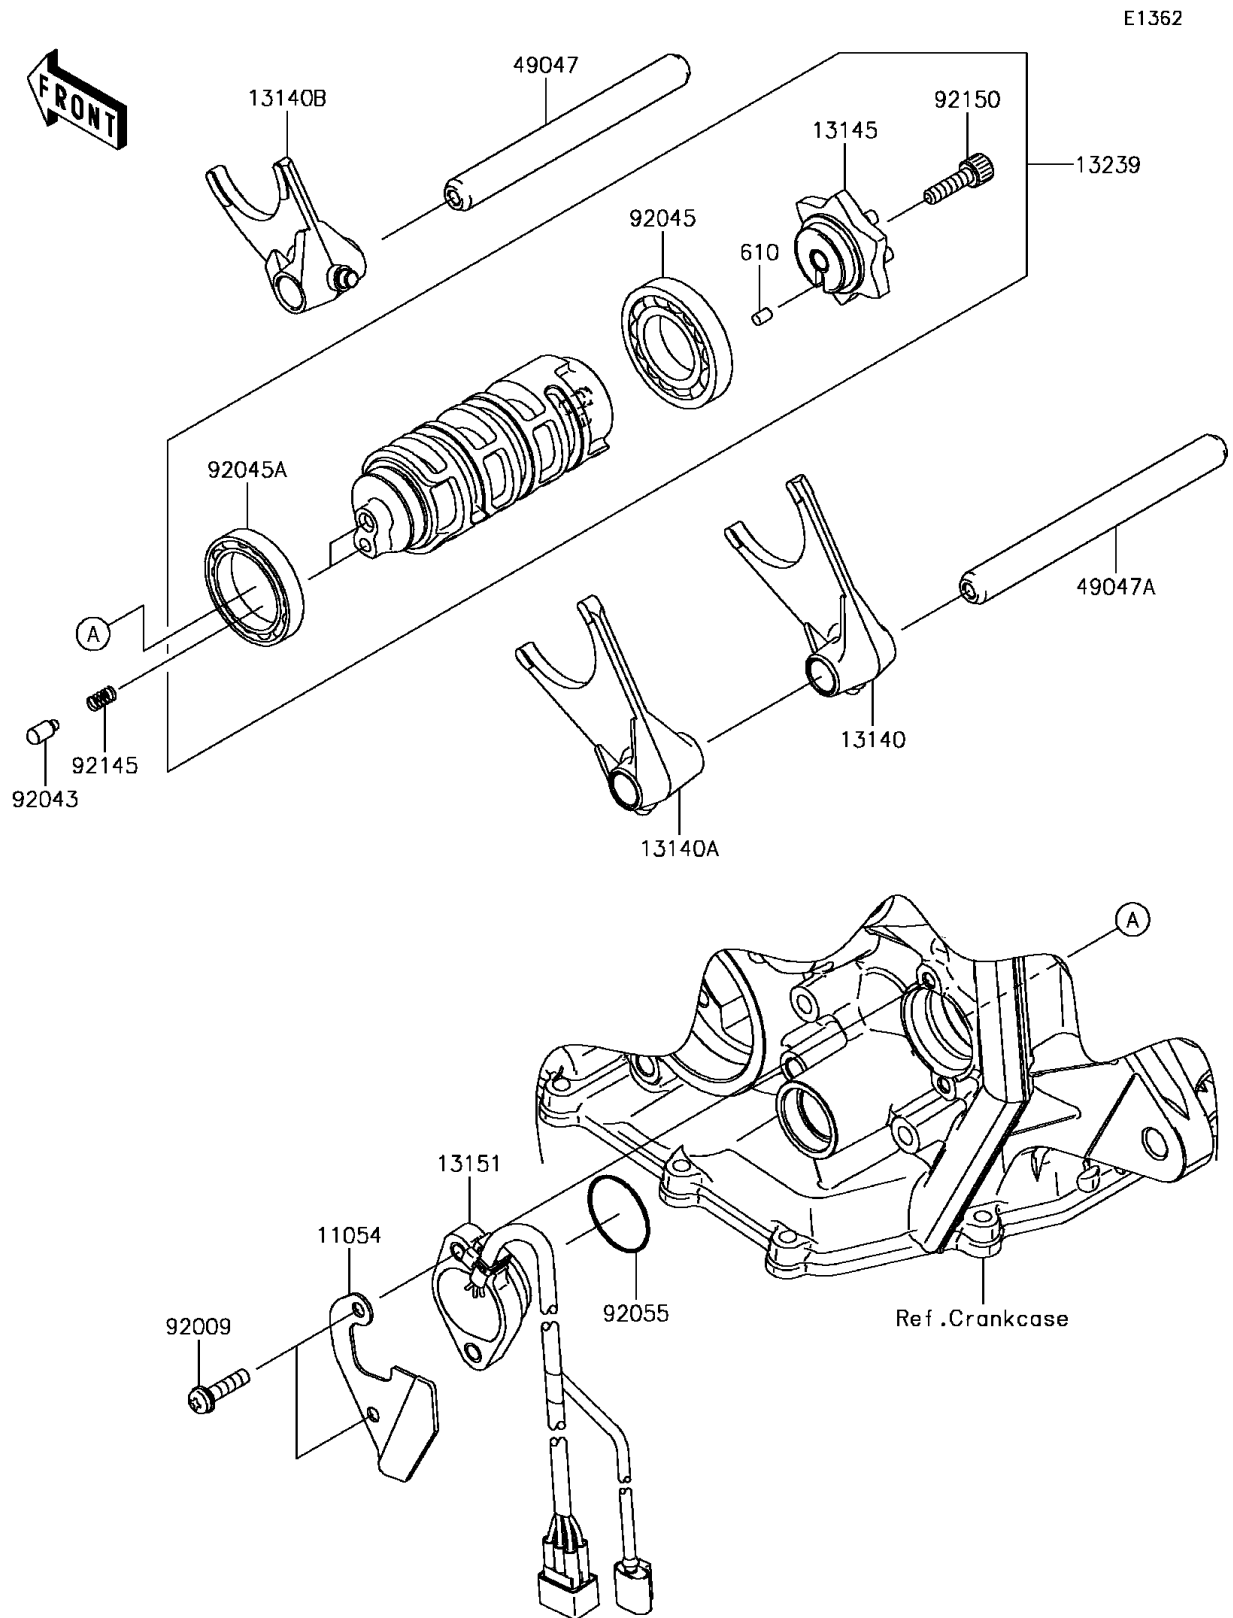

2016 Ninja ZX-6R

PARTS DIAGRAM

Gear Change Drum/Shift Fork(s)

2016 Ninja ZX-6R

PARTS LIST

Gear Change Drum/Shift Fork(s)

ITEM NAME

PART NUMBER

QUANTITY
