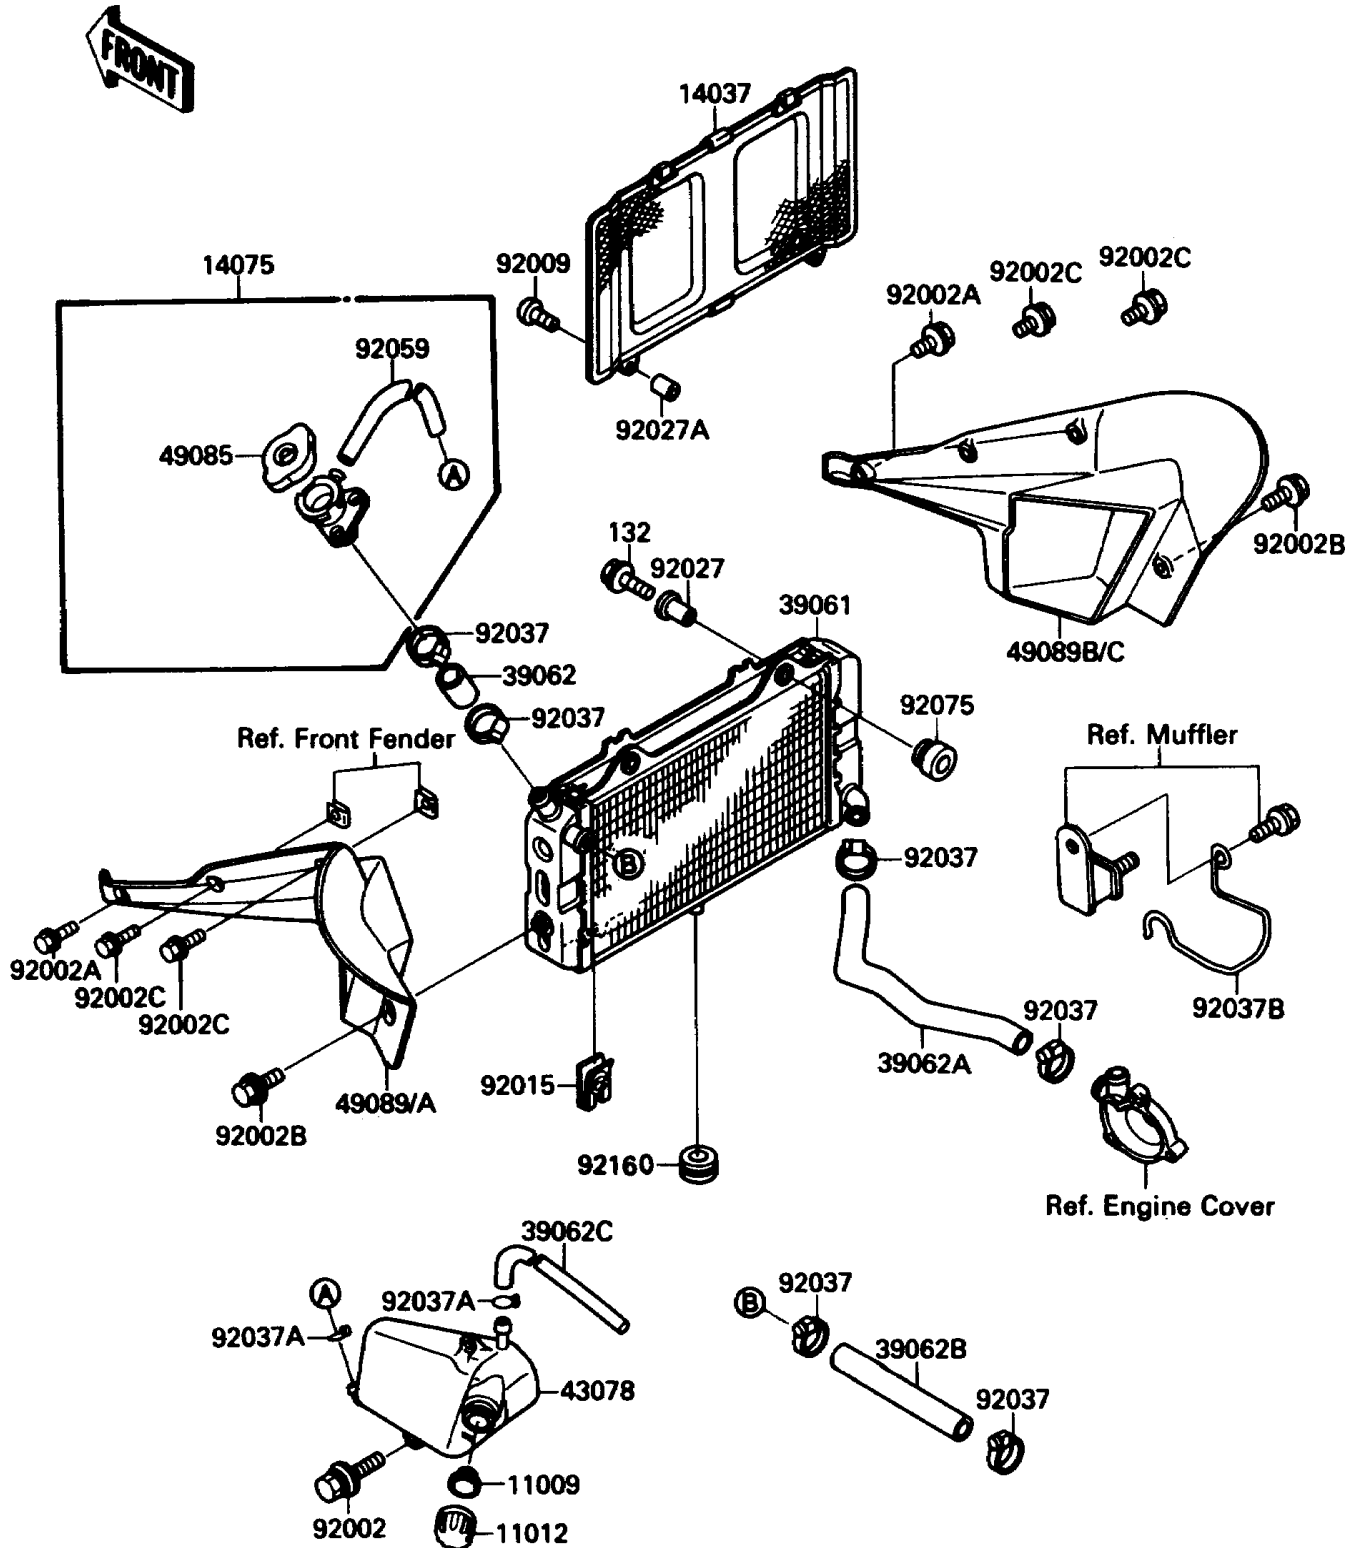

1988 Tecate 4

PARTS DIAGRAM

Radiator

E3032-0062

1988 Tecate 4

PARTS LIST

Radiator

Kawasaki

Let the Good Times Roll®

ITEM NAME

PART NUMBER

QUANTITY
