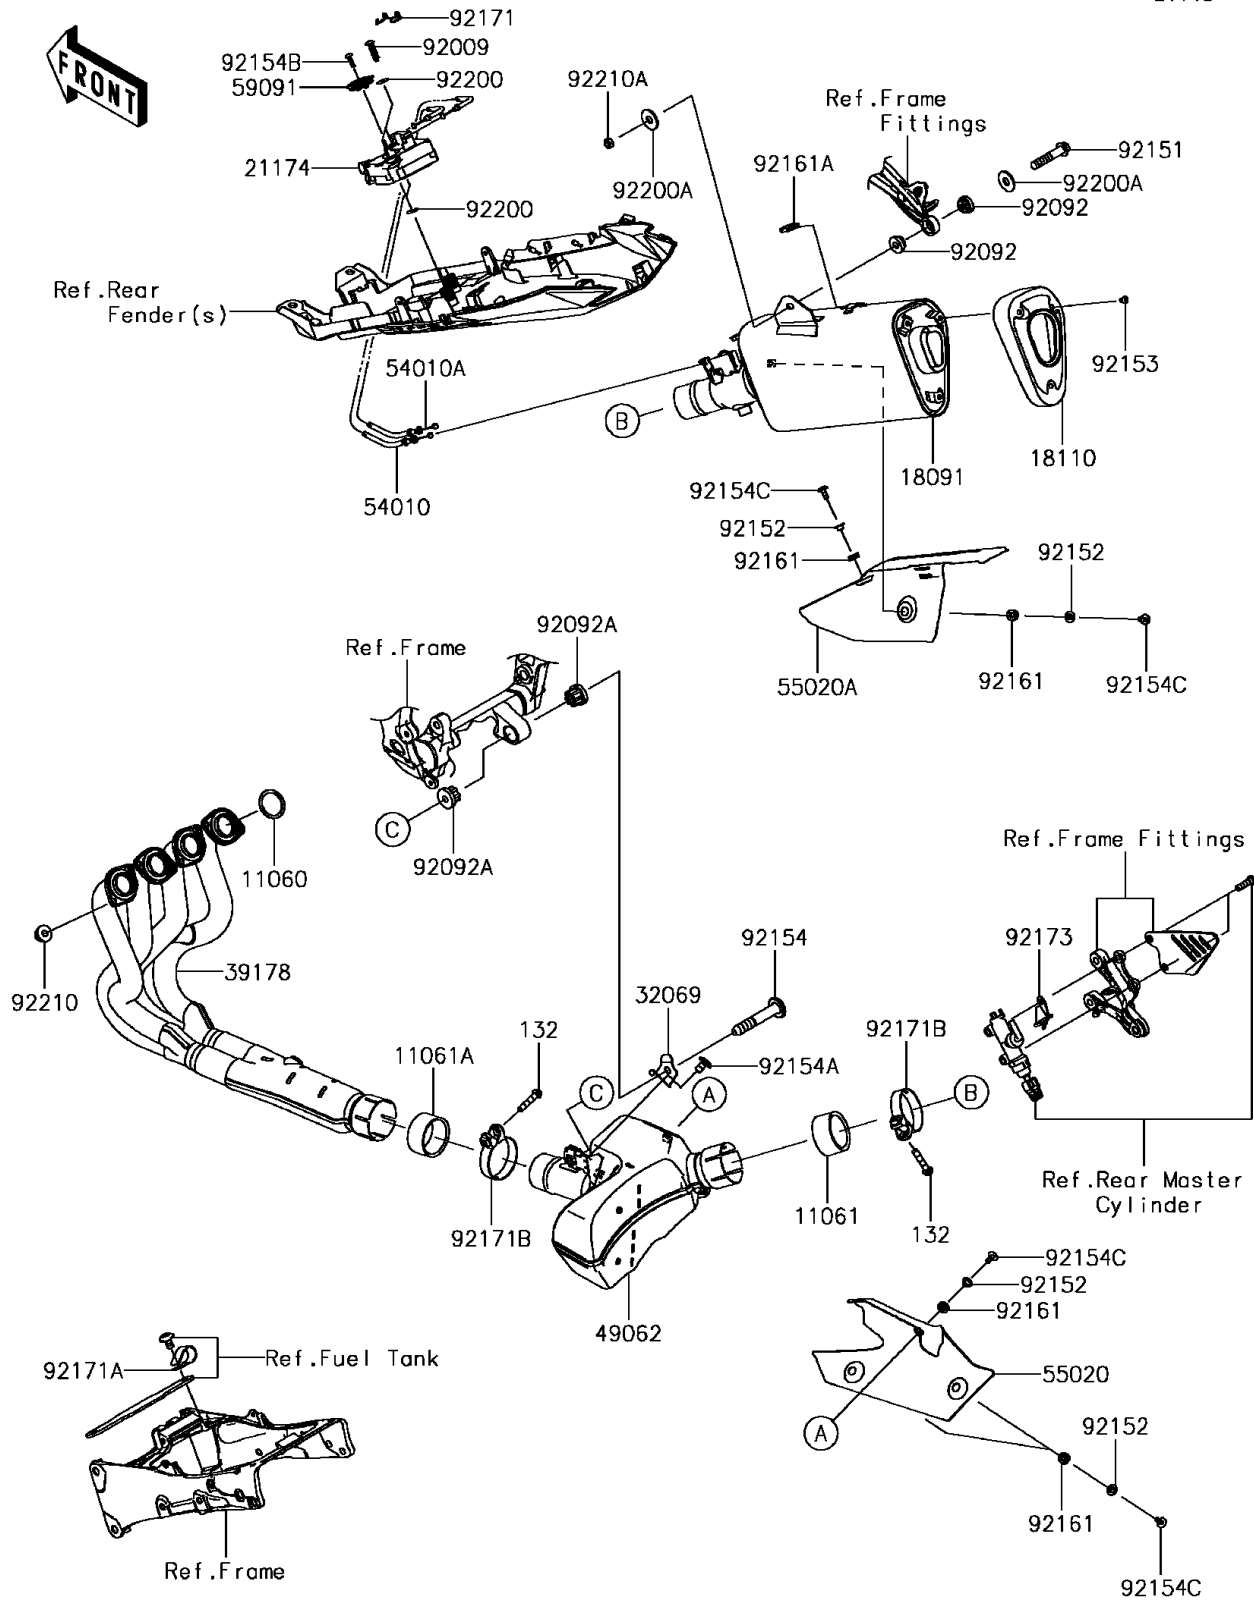

2016 Ninja ZX-6R

PARTS DIAGRAM

Muffler(s)

E1140

2016 Ninja ZX-6R

PARTS LIST

Muffler(s)

ITEM NAME

PART NUMBER

QUANTITY
