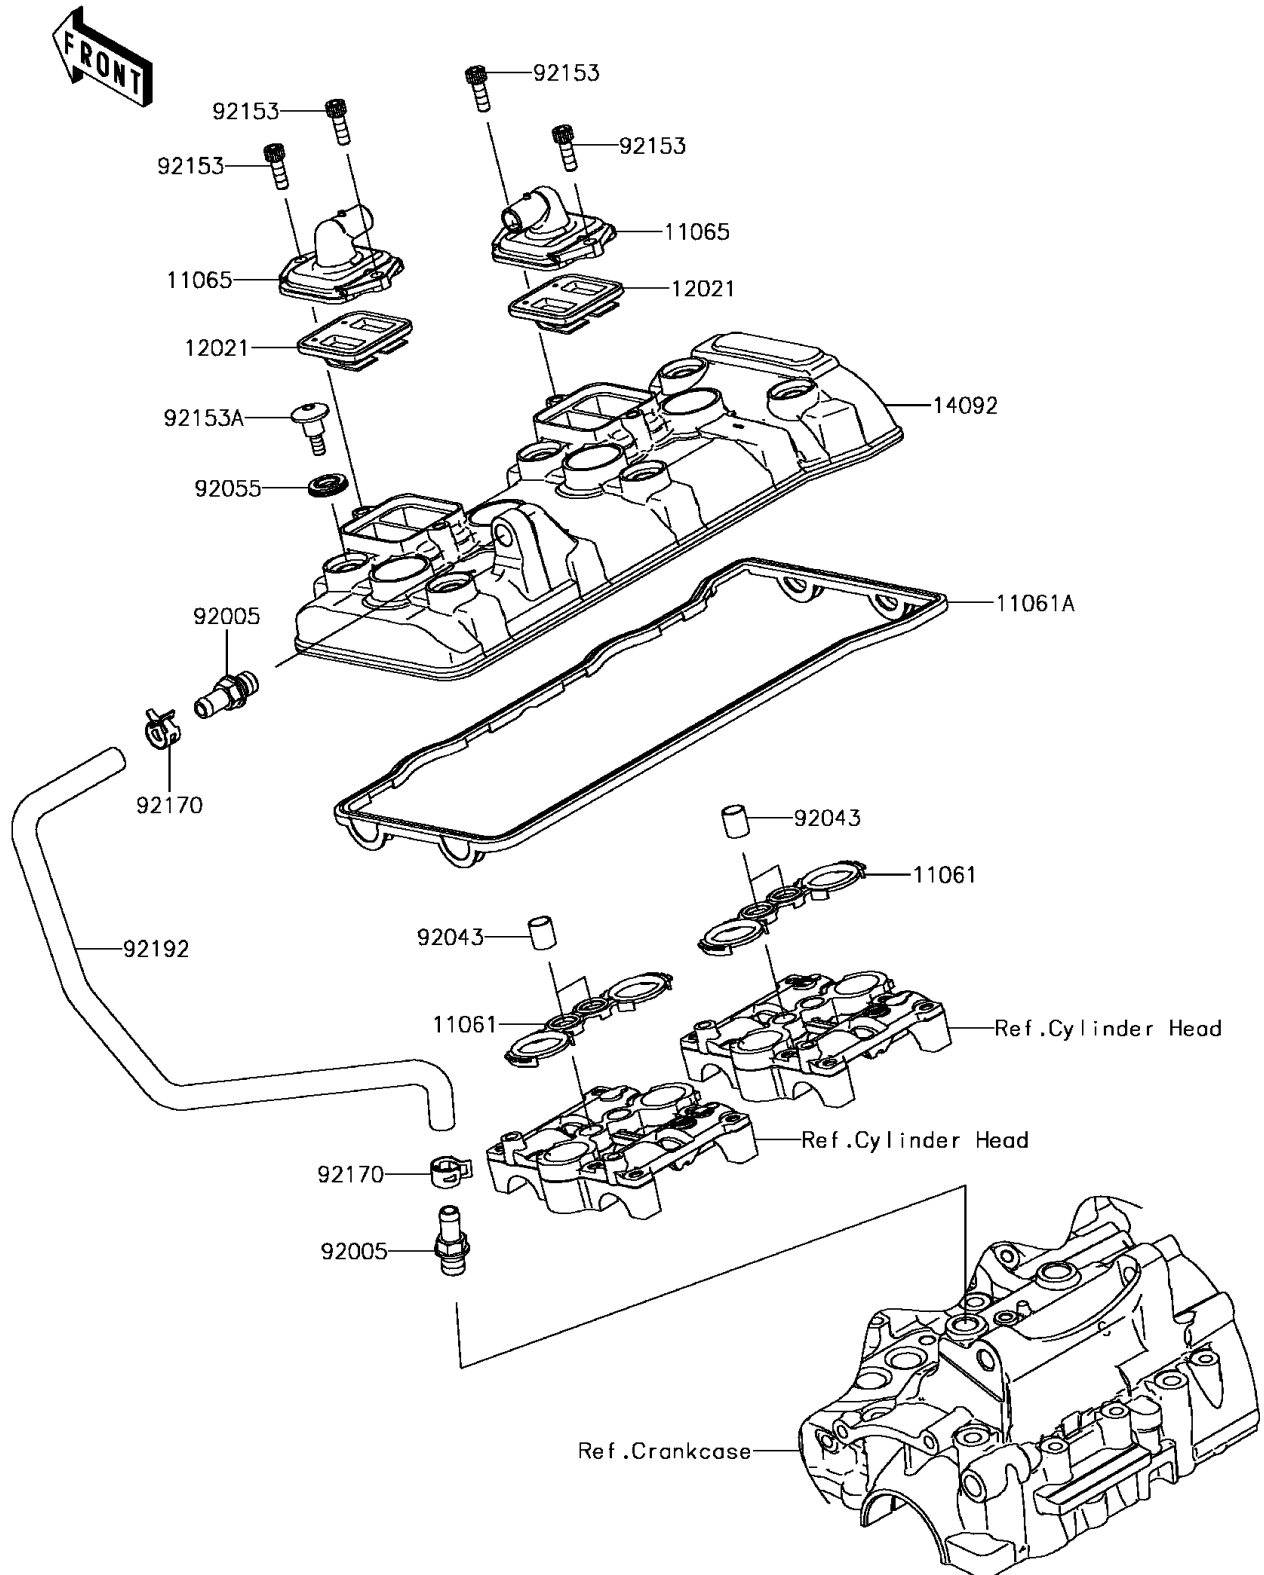

2017 Ninja ZX-6R

PARTS DIAGRAM

Cylinder Head Cover

E1112

2017 Ninja ZX-6R

PARTS LIST

Cylinder Head Cover

ITEM NAME

PART NUMBER

QUANTITY
