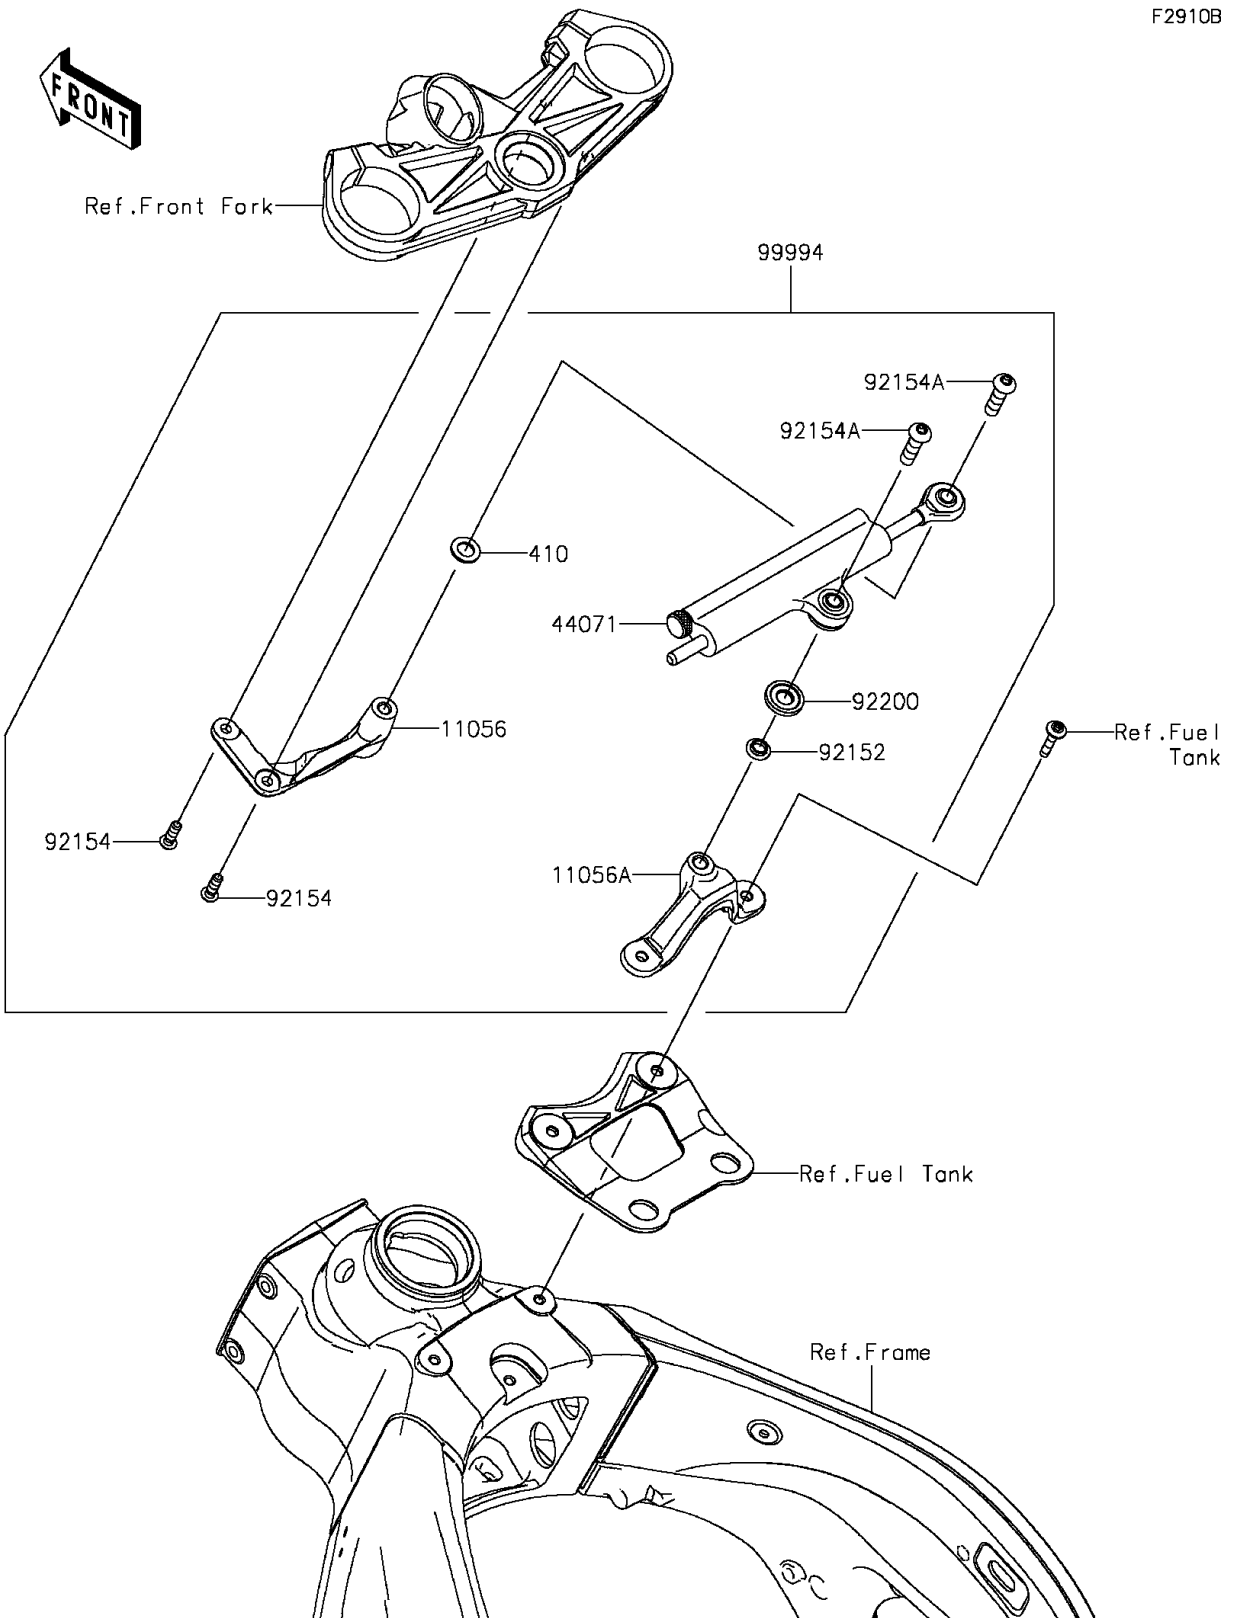

2014 NINJA® ZX™ -6R ABS

PARTS DIAGRAM

Accessory(Steering Damper)

F2910B

2014 NINJA® ZX™-6R ABS

PARTS LIST

Accessory(Steering Damper)

ITEM NAME

PART NUMBER

QUANTITY
