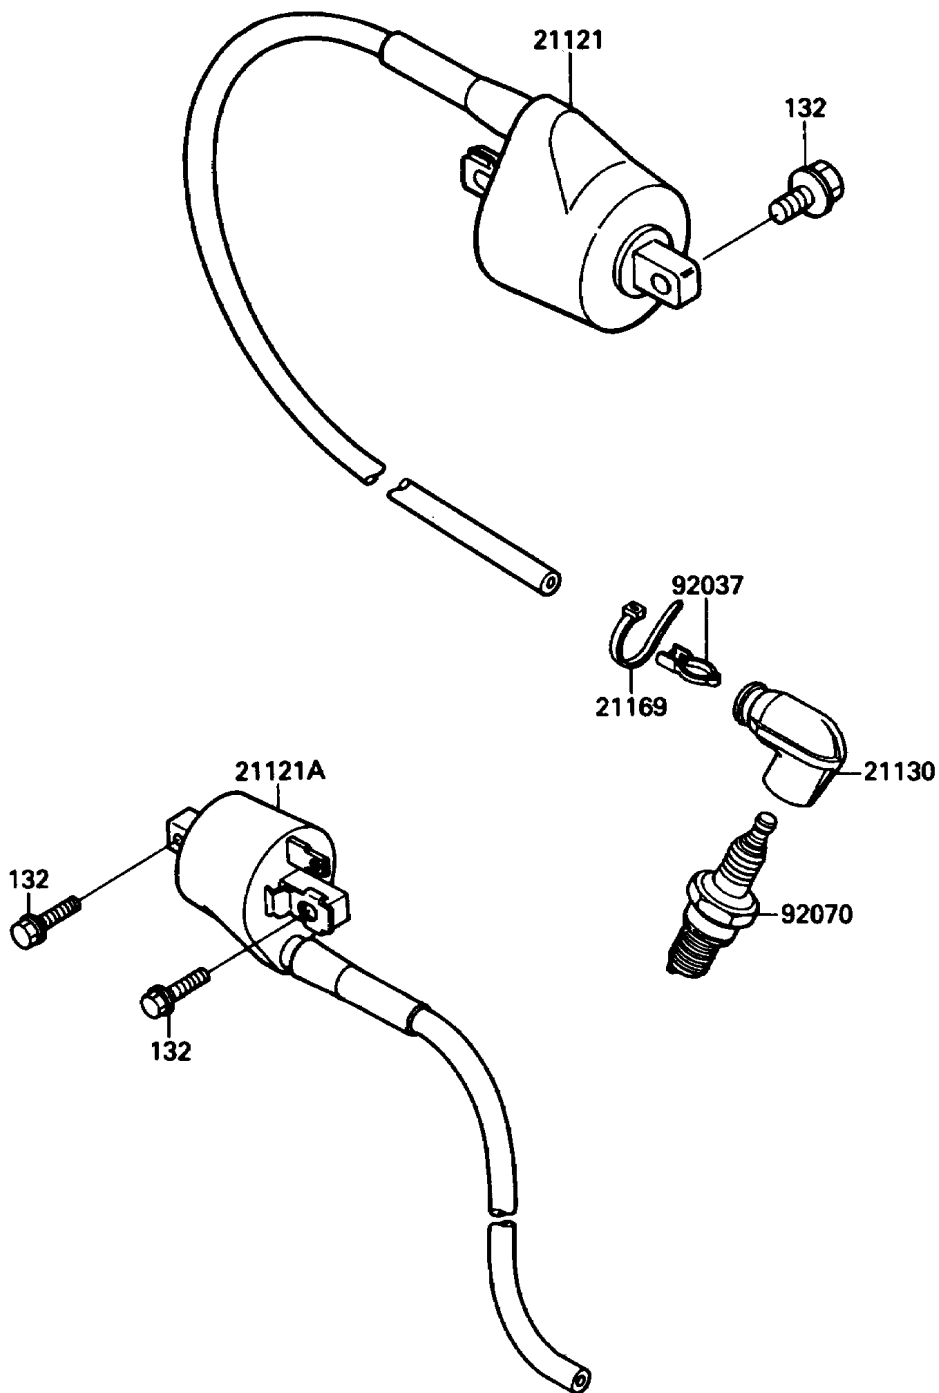

1987 Tecate 4

PARTS DIAGRAM

Ignition System

Kawasaki

Let the Good Times Roll®

E1830-0272

1987 Tecate 4

PARTS LIST

Ignition System

ITEM NAME	PART NUMBER	QUANTITY
-----------	-------------	----------
