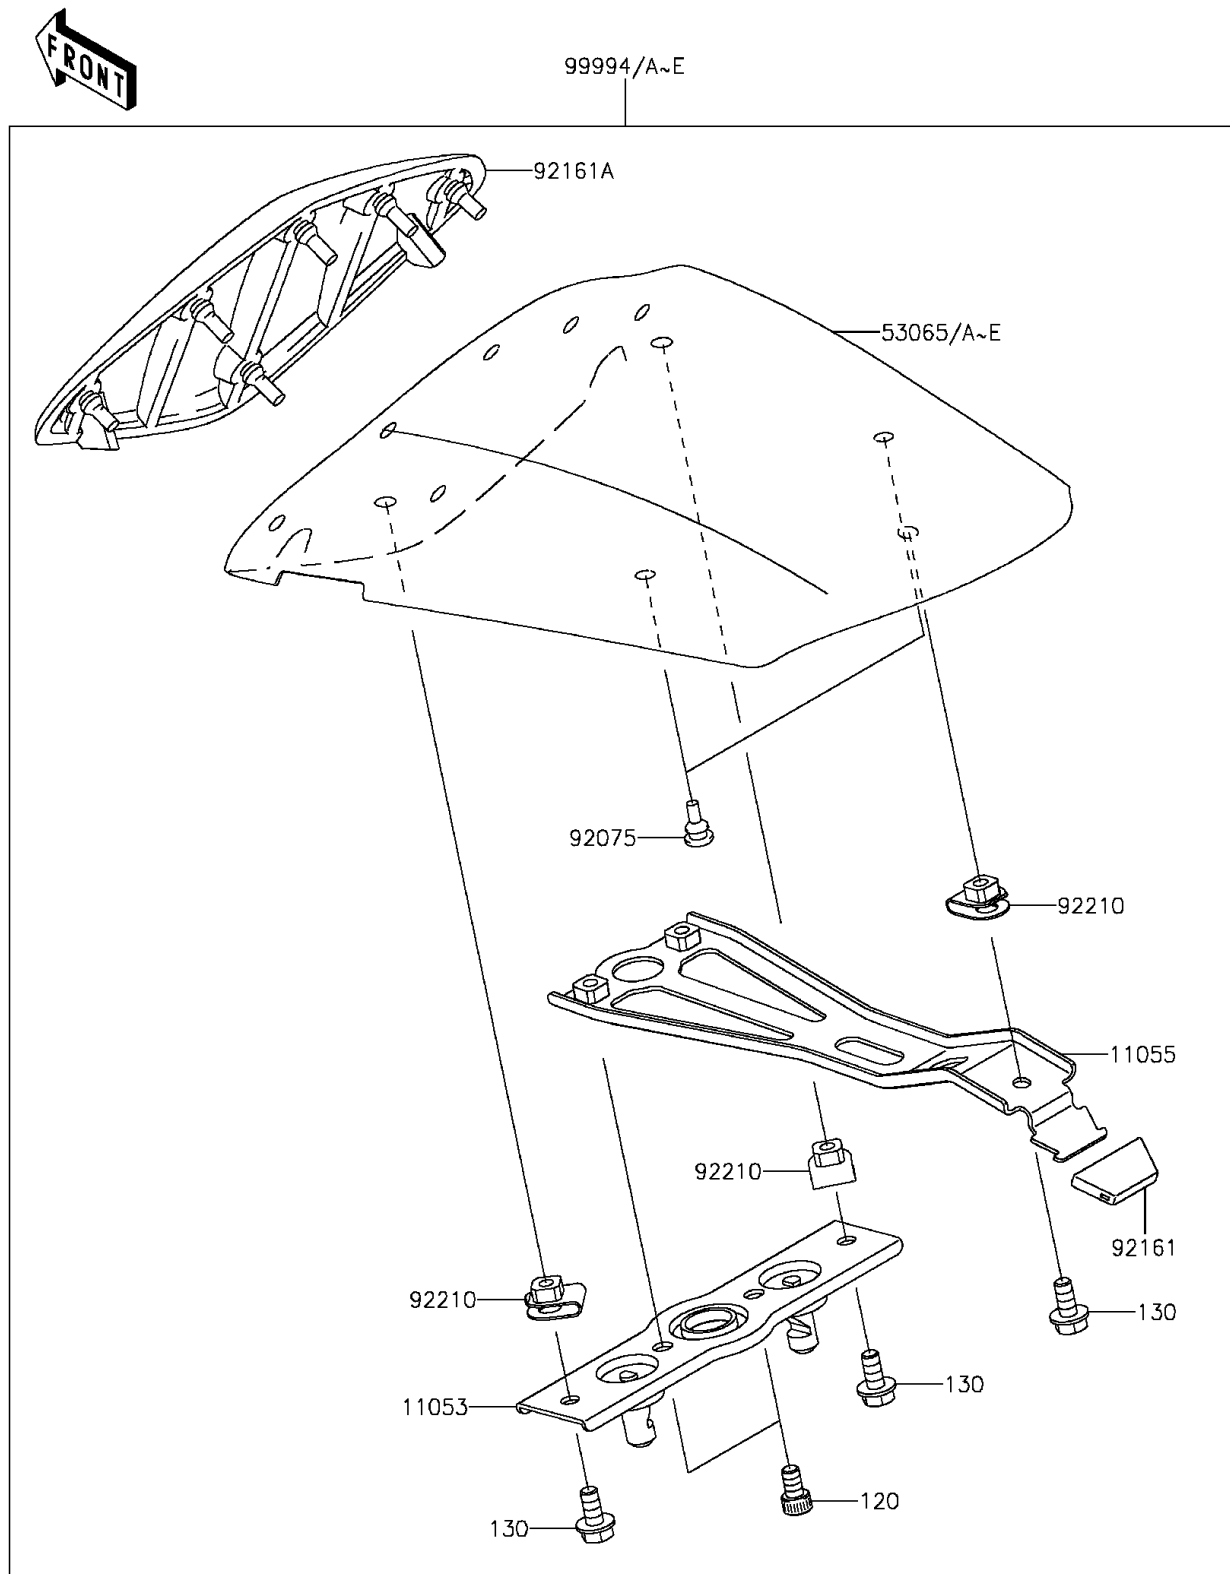

2015 Ninja® ZX™-6R ABS

PARTS DIAGRAM

Accessory(Single Seat Cover)

F2910

2015 Ninja® ZX™-6R ABS

PARTS LIST

Accessory(Single Seat Cover)

ITEM NAME	PART NUMBER	QUANTITY
BRACKET,SEAT LOCK STRIKER (Ref # 11053)	11053-0386	1
BRACKET,SEAT COVER (Ref # 11055)	11055-0871	1
COVER SEAT,C.B.ORANGE (Ref # 53065)	53065-0022-17L	1
COVER SEAT,P.F.C.WHITE (Ref # 53065C)	53065-0022-46K	1
DAMPER (Ref # 92075)	92075-1808	2
DAMPER (Ref # 92161)	92161-0629	1
DAMPER,SEAT COVER (Ref # 92161A)	92161-0697	1
NUT,6MM (Ref # 92210)	92210-0277	3
KIT,SINGLE SEAT COVER,C.B.ORANGE (Ref # 99994)	99994-0351-17L	1
KIT,SINGLE SEAT COVER,WHITE (Ref # 99994C)	99994-0351-46K	1
BOLT-SOCKET,6X10 (Ref # 120)	120CA0610	2
BOLT-FLANGED,6X14 (Ref # 130)	130BA0614	3