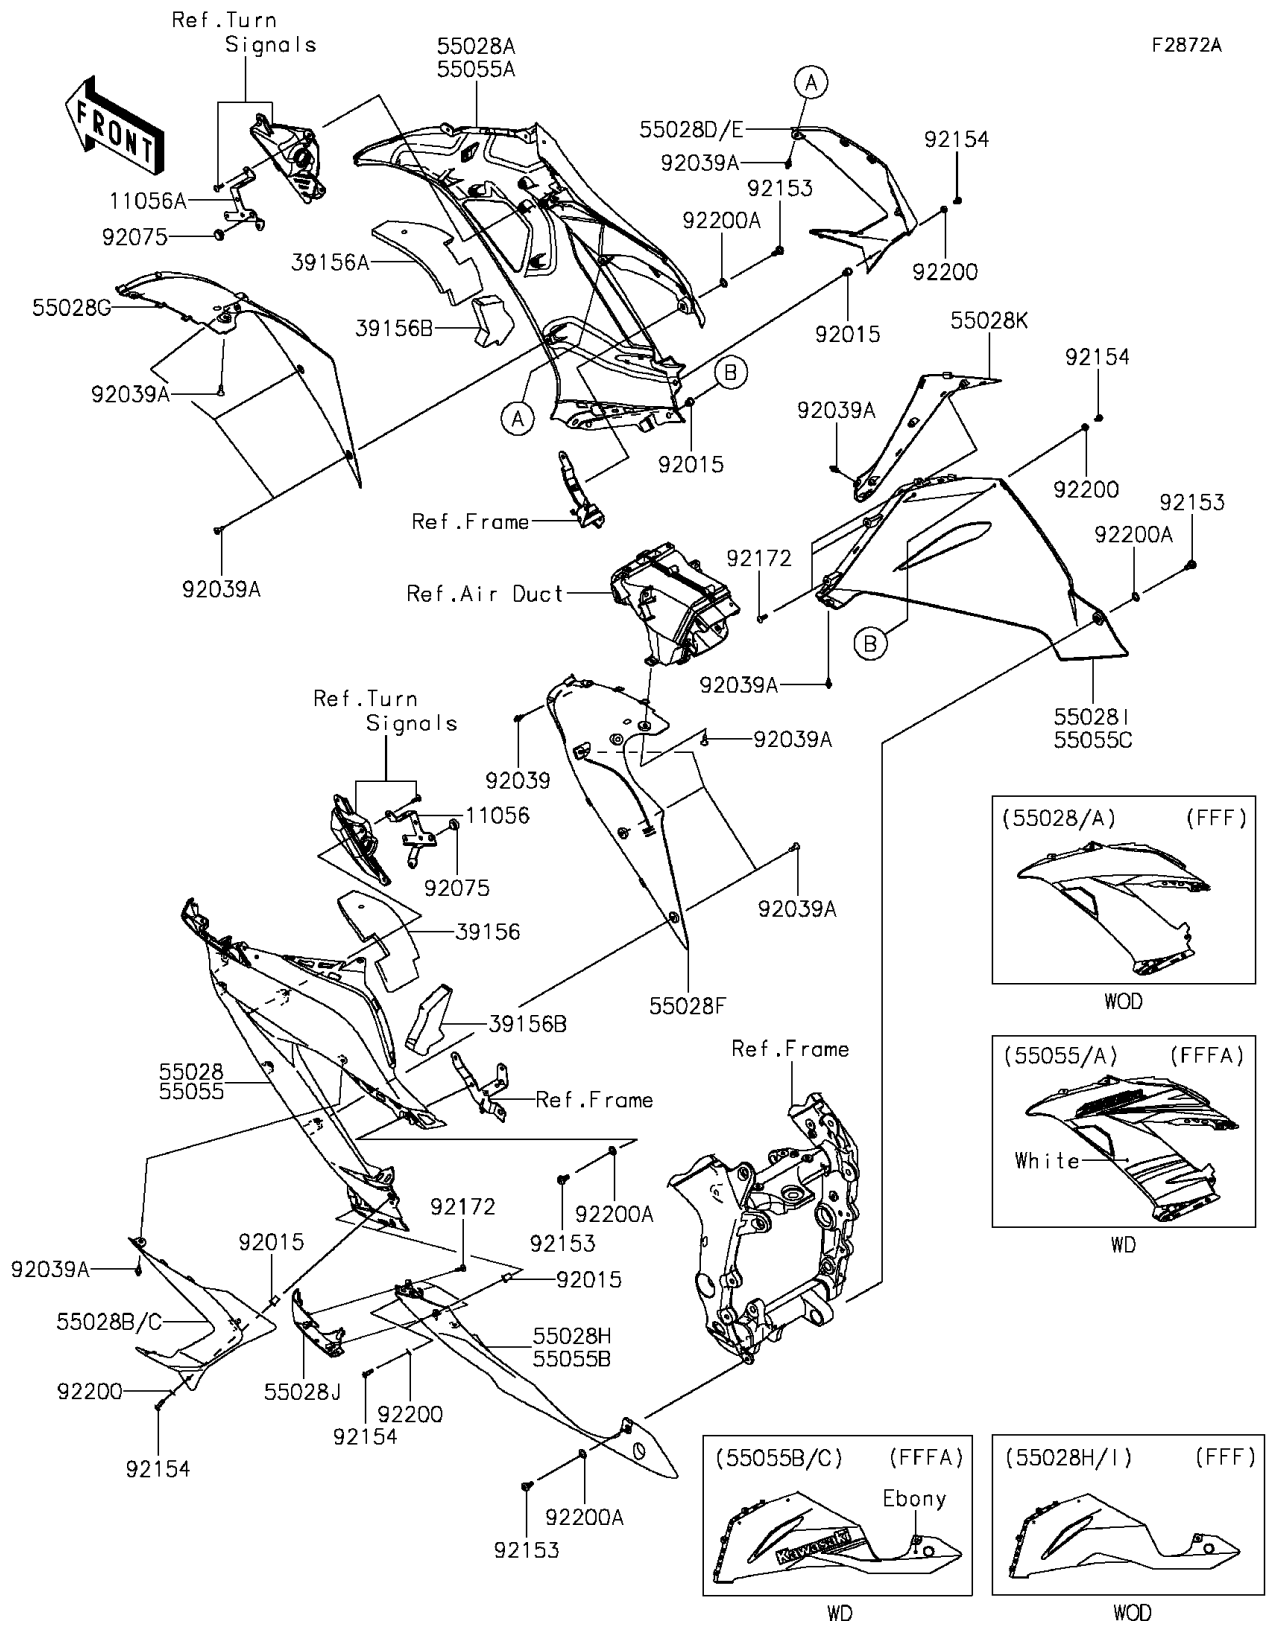

2015 Ninja® ZX™-6R ABS

PARTS DIAGRAM

Cowling Lowers(FFF/FFFA)

2015 Ninja® ZX™-6R ABS

PARTS LIST

Cowling Lowers(FFF/FFFA)

ITEM NAME	PART NUMBER	QUANTITY
BRACKET,SIDE COWLING,LH (Ref # 11056)	11056-2186	1
BRACKET,SIDE COWLING,RH (Ref # 11056A)	11056-2187	1
PAD,T10,COWLING LH (Ref # 39156)	39156-0944	1
PAD,T10,COWLING RH (Ref # 39156A)	39156-0945	1
PAD,T20 (Ref # 39156B)	39156-0958	2
COWLING,FR,LH (Ref # 55028F)	55028-0448	1
COWLING,FR,RH (Ref # 55028G)	55028-0449	1
COWLING,LWR,FR,LH (Ref # 55028J)	55028-0452	1
COWLING,LWR,FR,RH (Ref # 55028K)	55028-0453	1
NUT,WELL,5MM (Ref # 92015)	92015-1757	6
RIVET (Ref # 92039)	92039-0051	1
RIVET (Ref # 92039A)	92039-0068	12
DAMPER (Ref # 92075)	92075-1983	2
BOLT,SOCKET,6MM (Ref # 92153)	92153-0489	4
BOLT,SOCKET,5X16 (Ref # 92154)	92154-0209	6
SCREW,TAPPING,5X10 (Ref # 92172)	92172-0262	6
WASHER,NYLONE,5.3X11.5X0.5 (Ref # 92200)	92200-0006	6
WASHER,10.4X15.9X0.5 (Ref # 92200A)	92200-0157	4