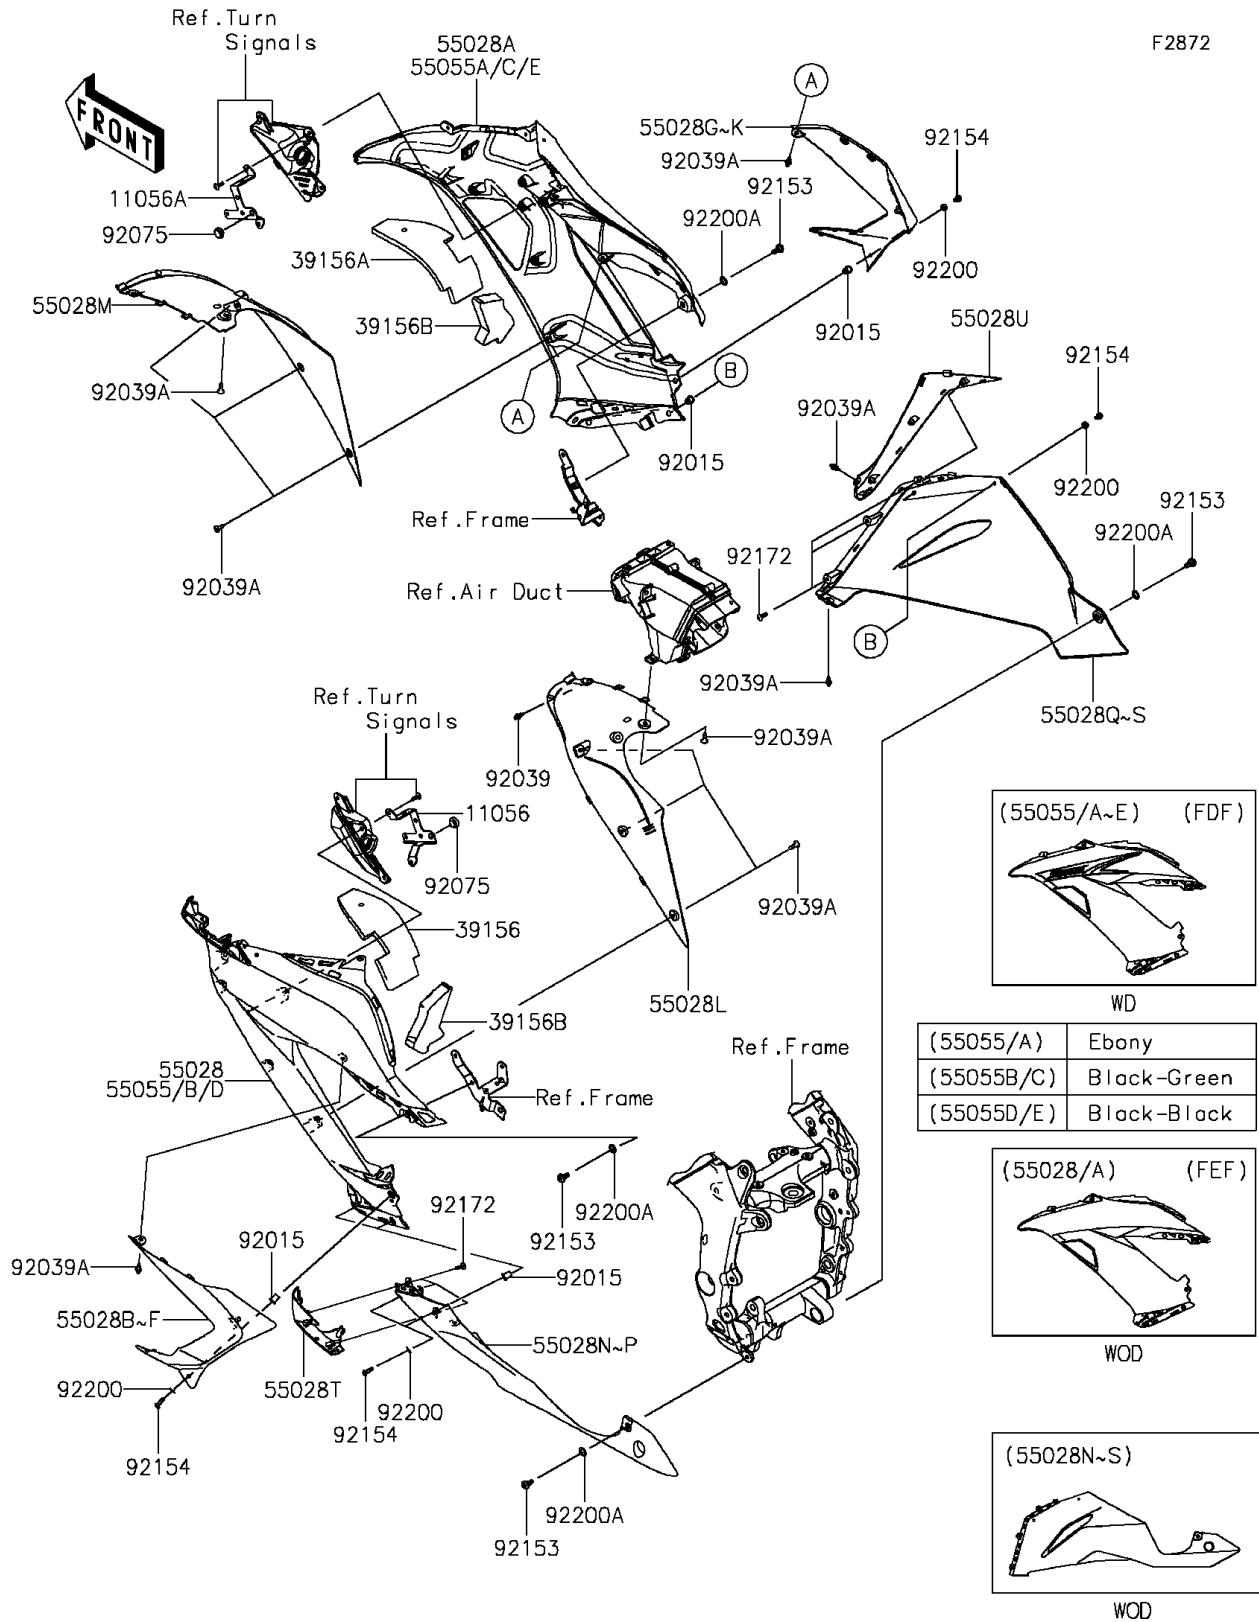

2014 NINJA® ZX™ -6R ABS

PARTS DIAGRAM

Cowling Lowers(FDF/FEF)

2014 NINJA® ZX™-6R ABS

PARTS LIST

Cowling Lowers(FDF/FEF)

ITEM NAME

PART NUMBER

QUANTITY
