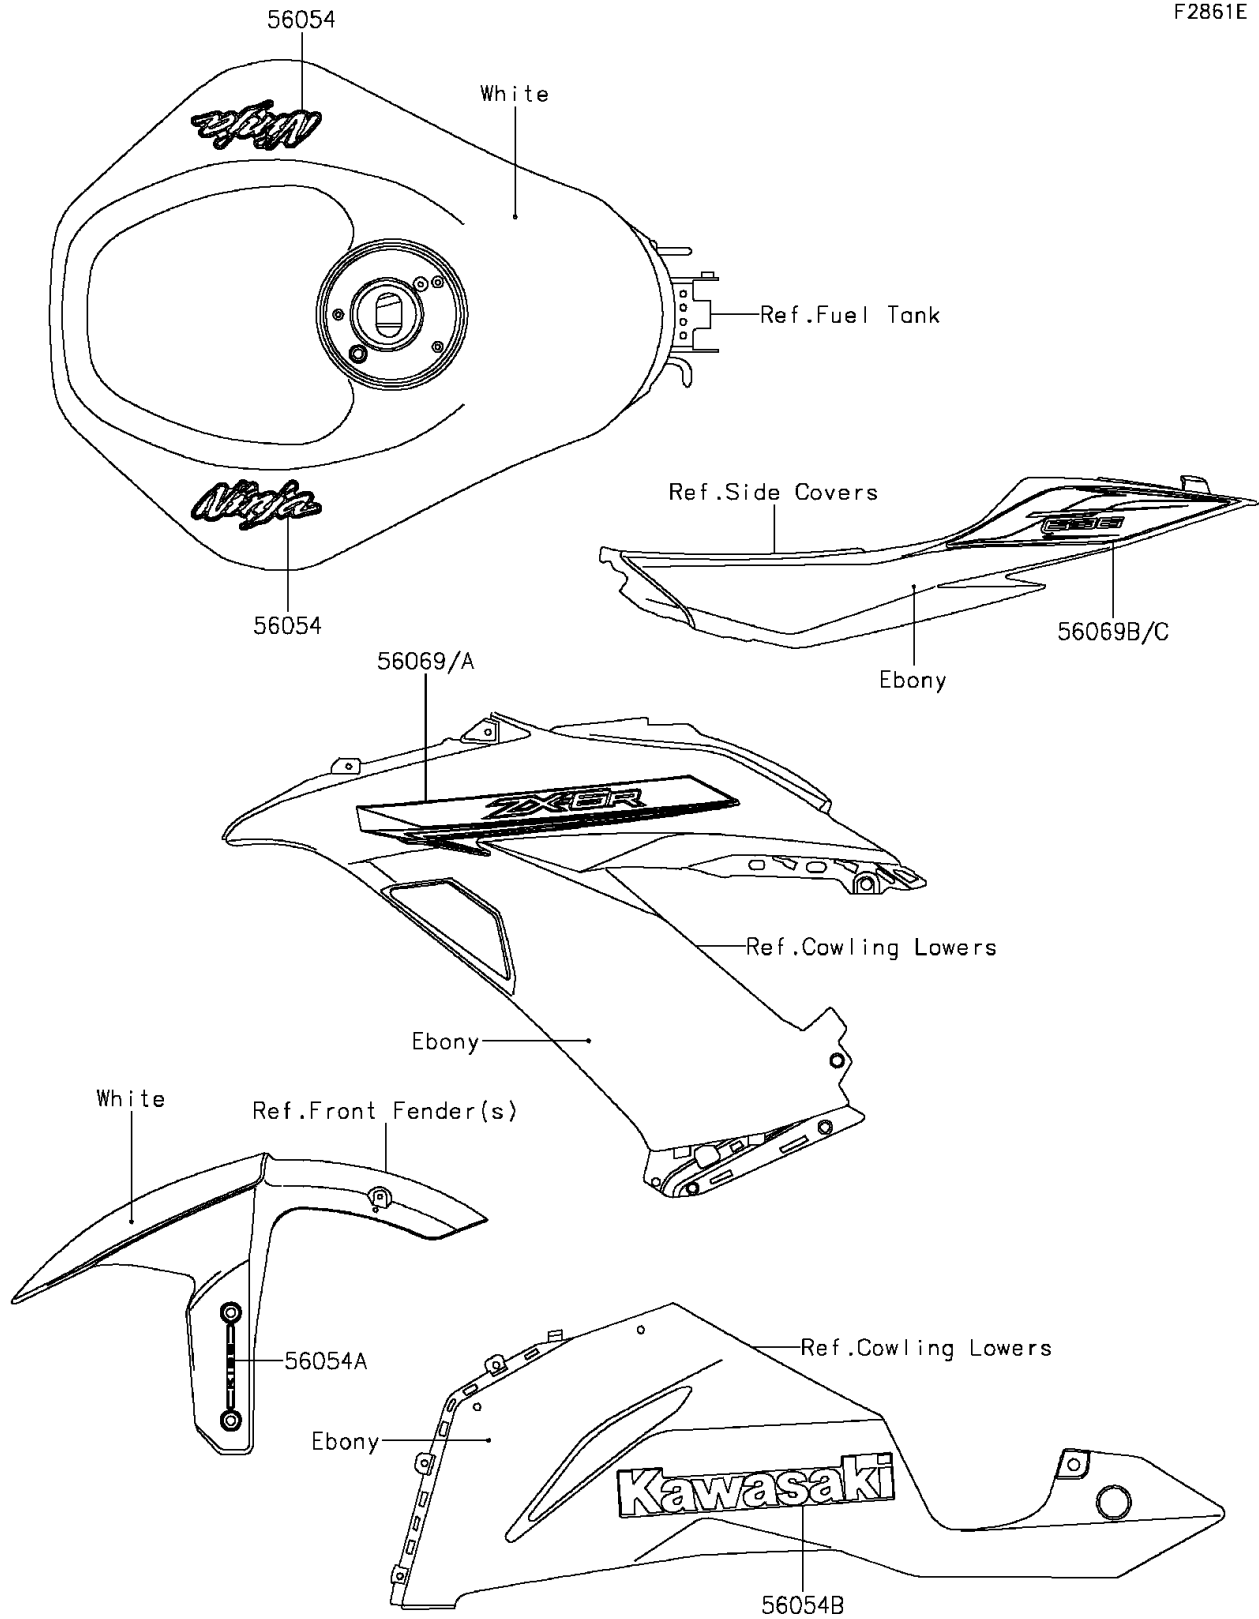

2015 Ninja® ZX™-6R ABS

PARTS DIAGRAM

Decals(P.F.C.White)(FEF)

F2861E

2015 Ninja® ZX™-6R ABS

PARTS LIST

Decals(P.F.C.White)(FEF)

ITEM NAME	PART NUMBER	QUANTITY
MARK,FUEL TANK,NINJA (Ref # 56054)	56054-1326	2
MARK,FR FENDER,KIBS (Ref # 56054A)	56054-1328	2
MARK,LWR COWL.,KAWASAKI (Ref # 56054B)	56054-1345	2
PATTERN,SIDE COWL.,LH (Ref # 56069)	56069-4289	1
PATTERN,SIDE COWL.,RH (Ref # 56069A)	56069-4290	1
PATTERN,TAIL COVER,LH (Ref # 56069B)	56069-4291	1
PATTERN,TAIL COVER,RH (Ref # 56069C)	56069-4292	1