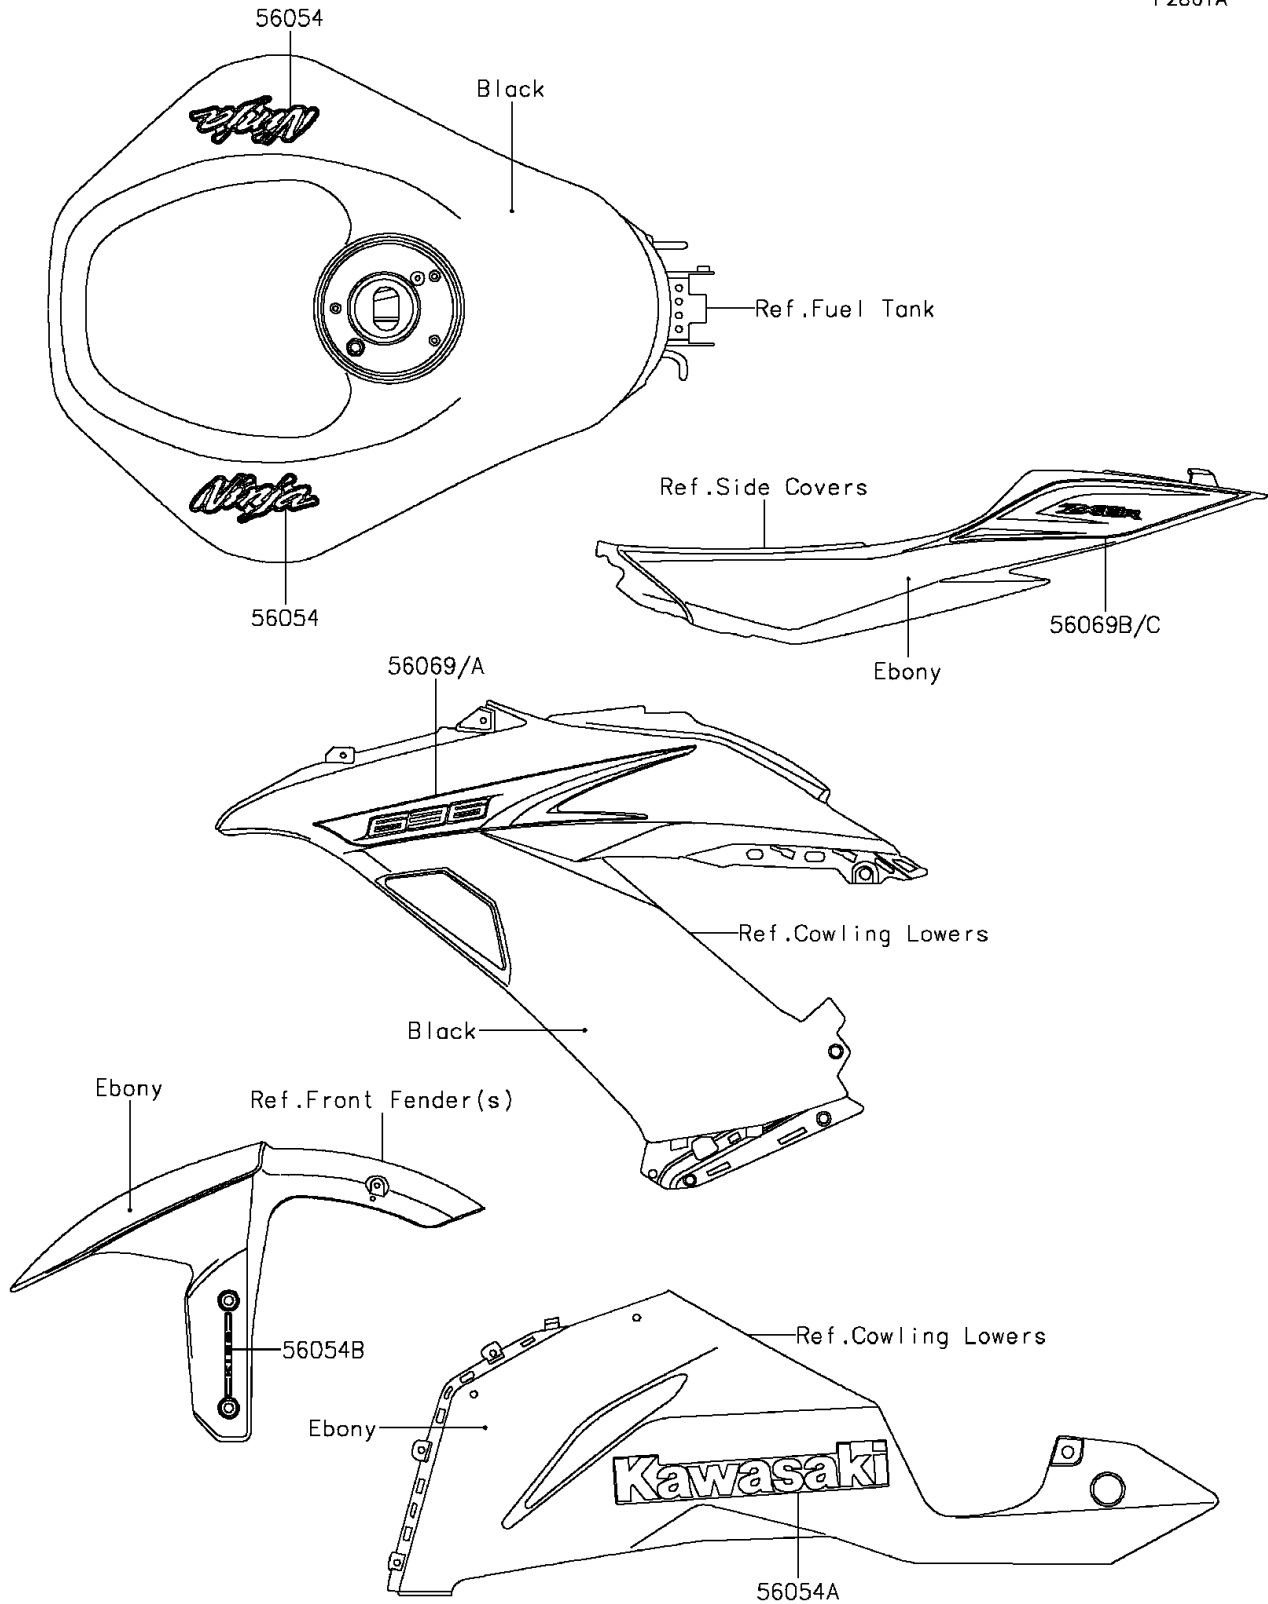

# 2014 NINJA<sup>®</sup> ZX<sup>™</sup>-6R ABS

## PARTS DIAGRAM

### Decals(Black)(FDF)

F2861A

## PARTS LIST

Decals(Black)(FDF)

**ITEM NAME**

**PART NUMBER**

**QUANTITY**

---