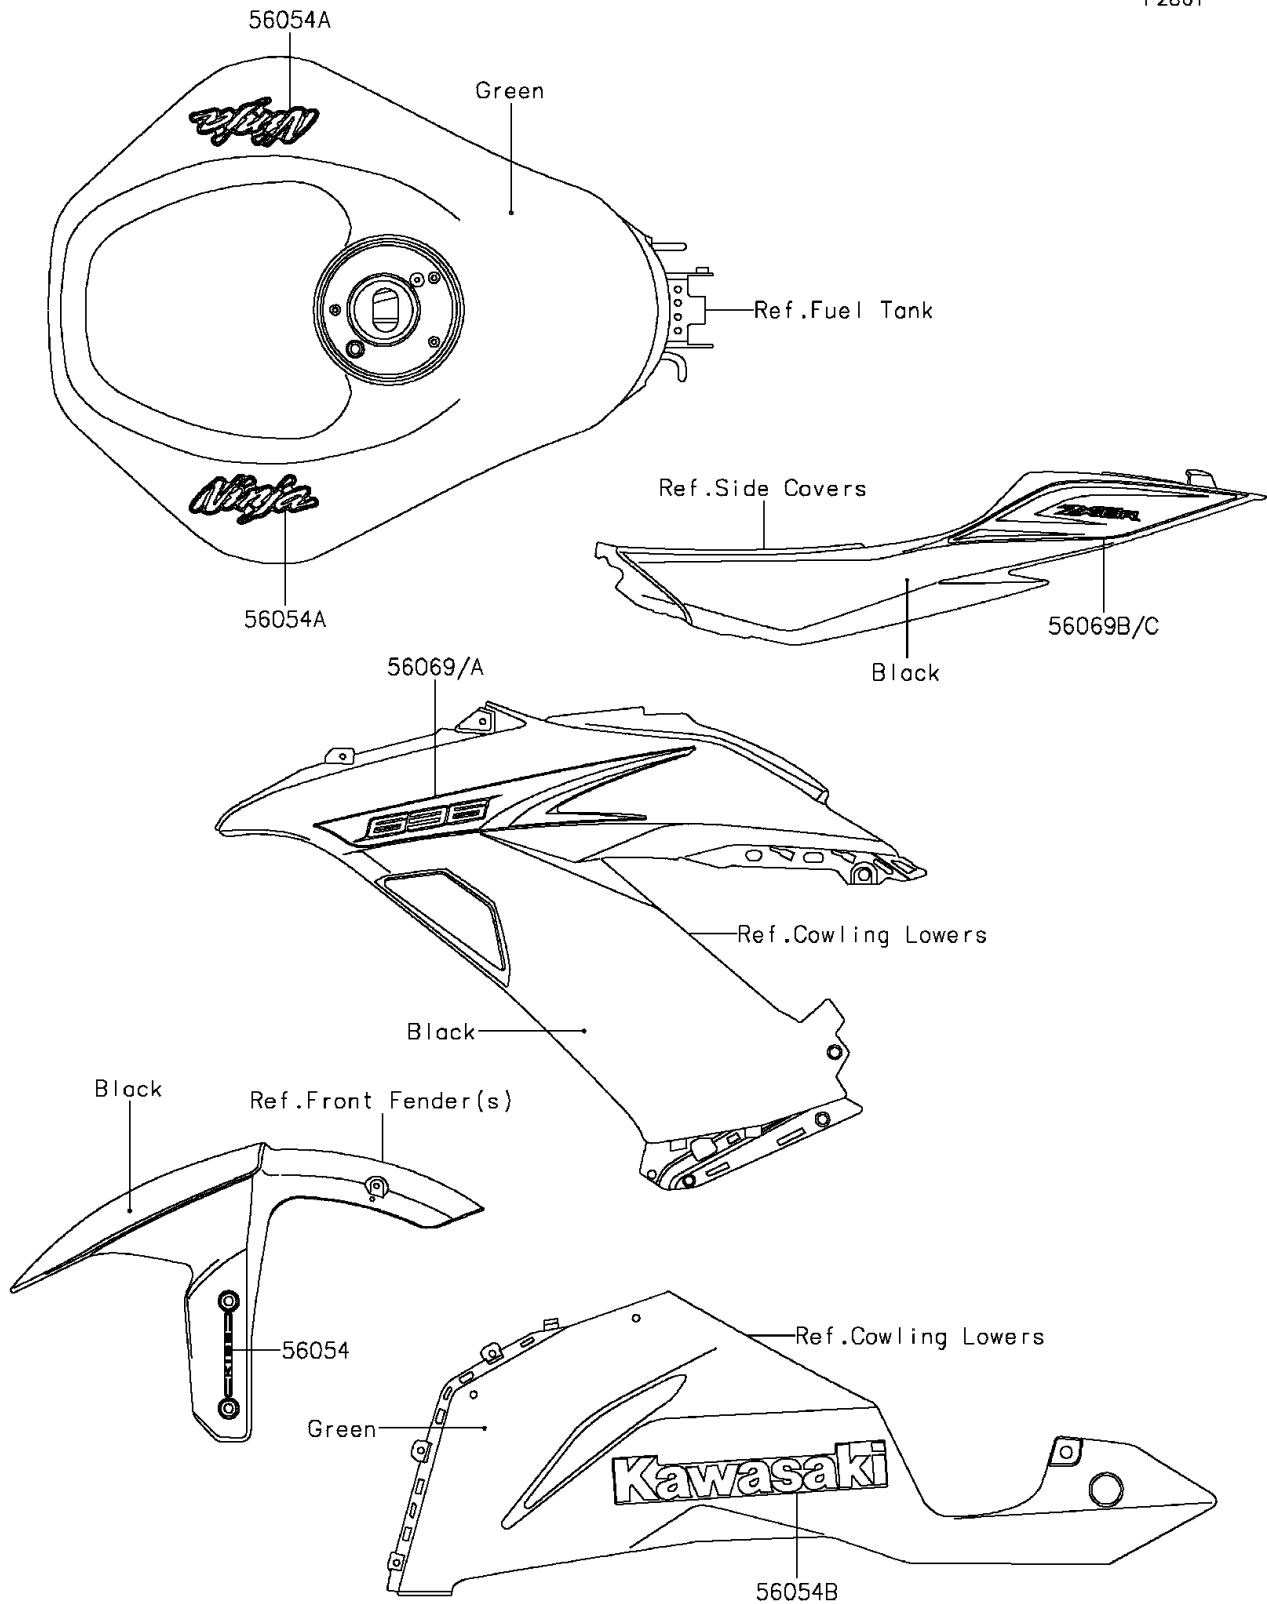

# 2014 NINJA® ZX™ -6R ABS

## PARTS DIAGRAM Decals(Green)(FDF)

F2861

# 2014 NINJA® ZX™-6R ABS

## PARTS LIST

Decals(Green)(FDF)

**ITEM NAME**

**PART NUMBER**

**QUANTITY**

---