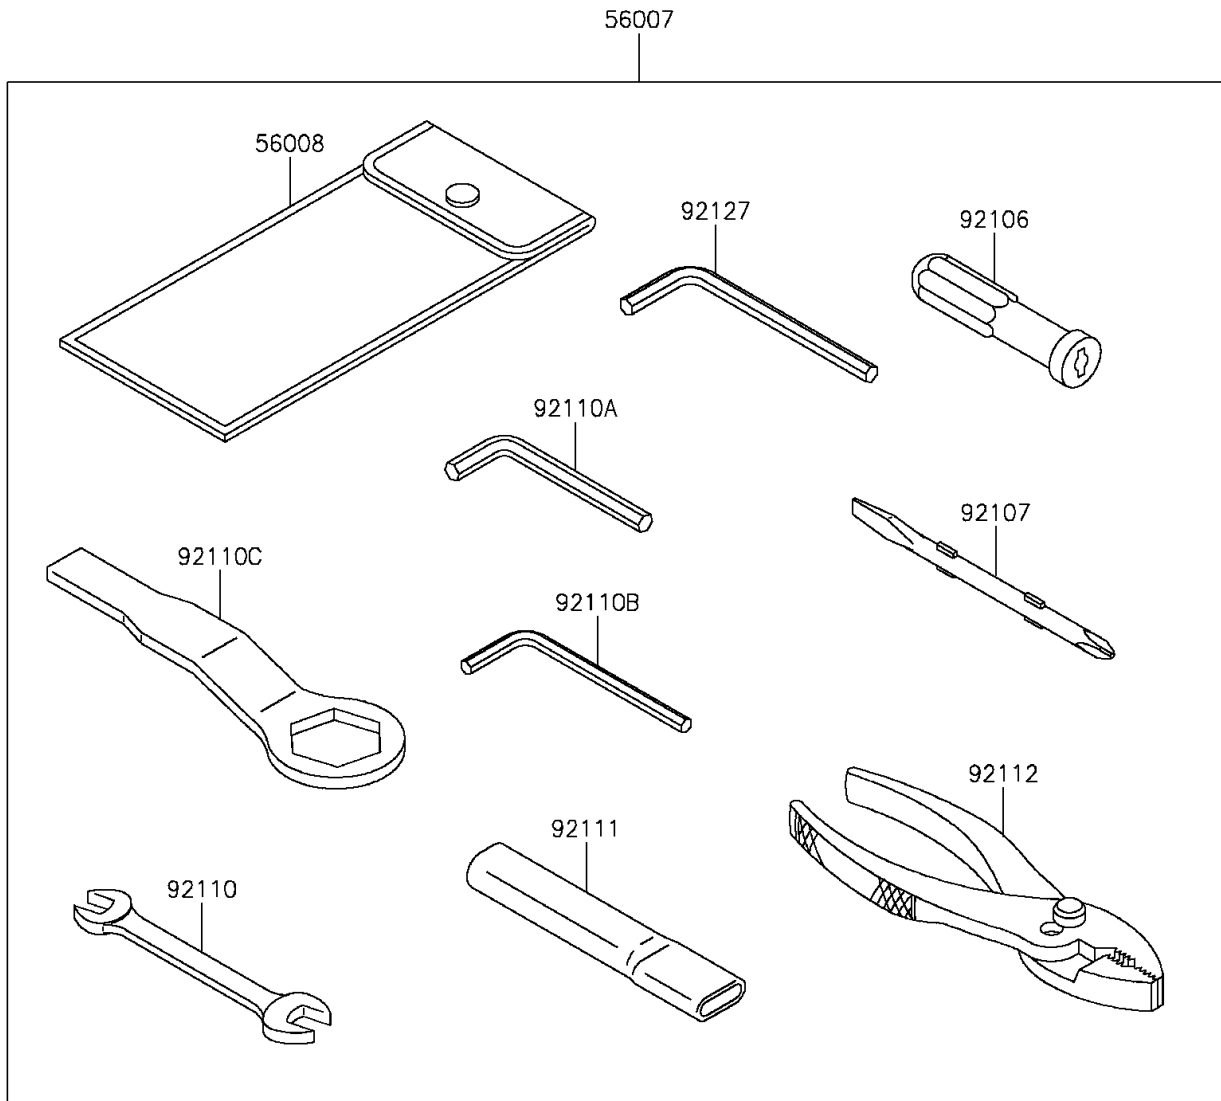

2014 NINJA® ZX™ -6R ABS

PARTS DIAGRAM

Owner's Tools

F2810

2014 NINJA[®] ZX[™]-6R ABS

PARTS LIST

Owner's Tools

ITEM NAME

PART NUMBER

QUANTITY
