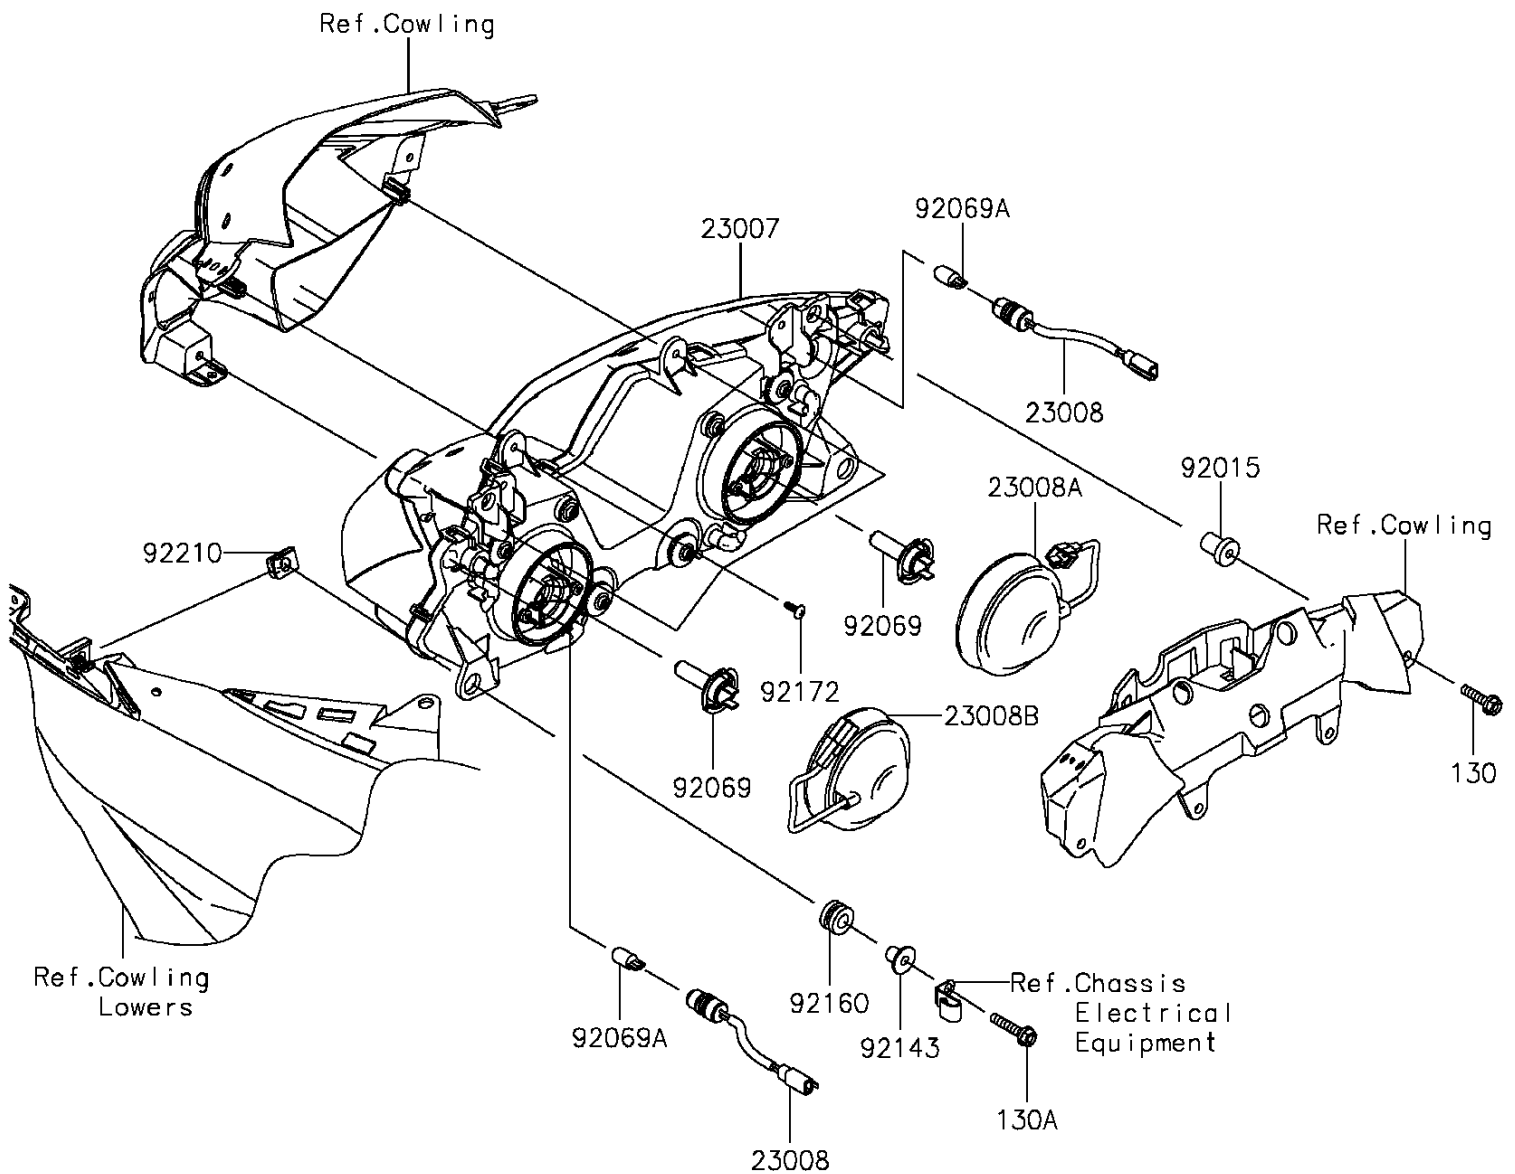

2014 NINJA[®] ZX[™]-6R ABS

PARTS DIAGRAM

Headlight(s)

F2710

2014 NINJA® ZX™ -6R ABS

PARTS LIST

Headlight(s)

ITEM NAME

PART NUMBER

QUANTITY
