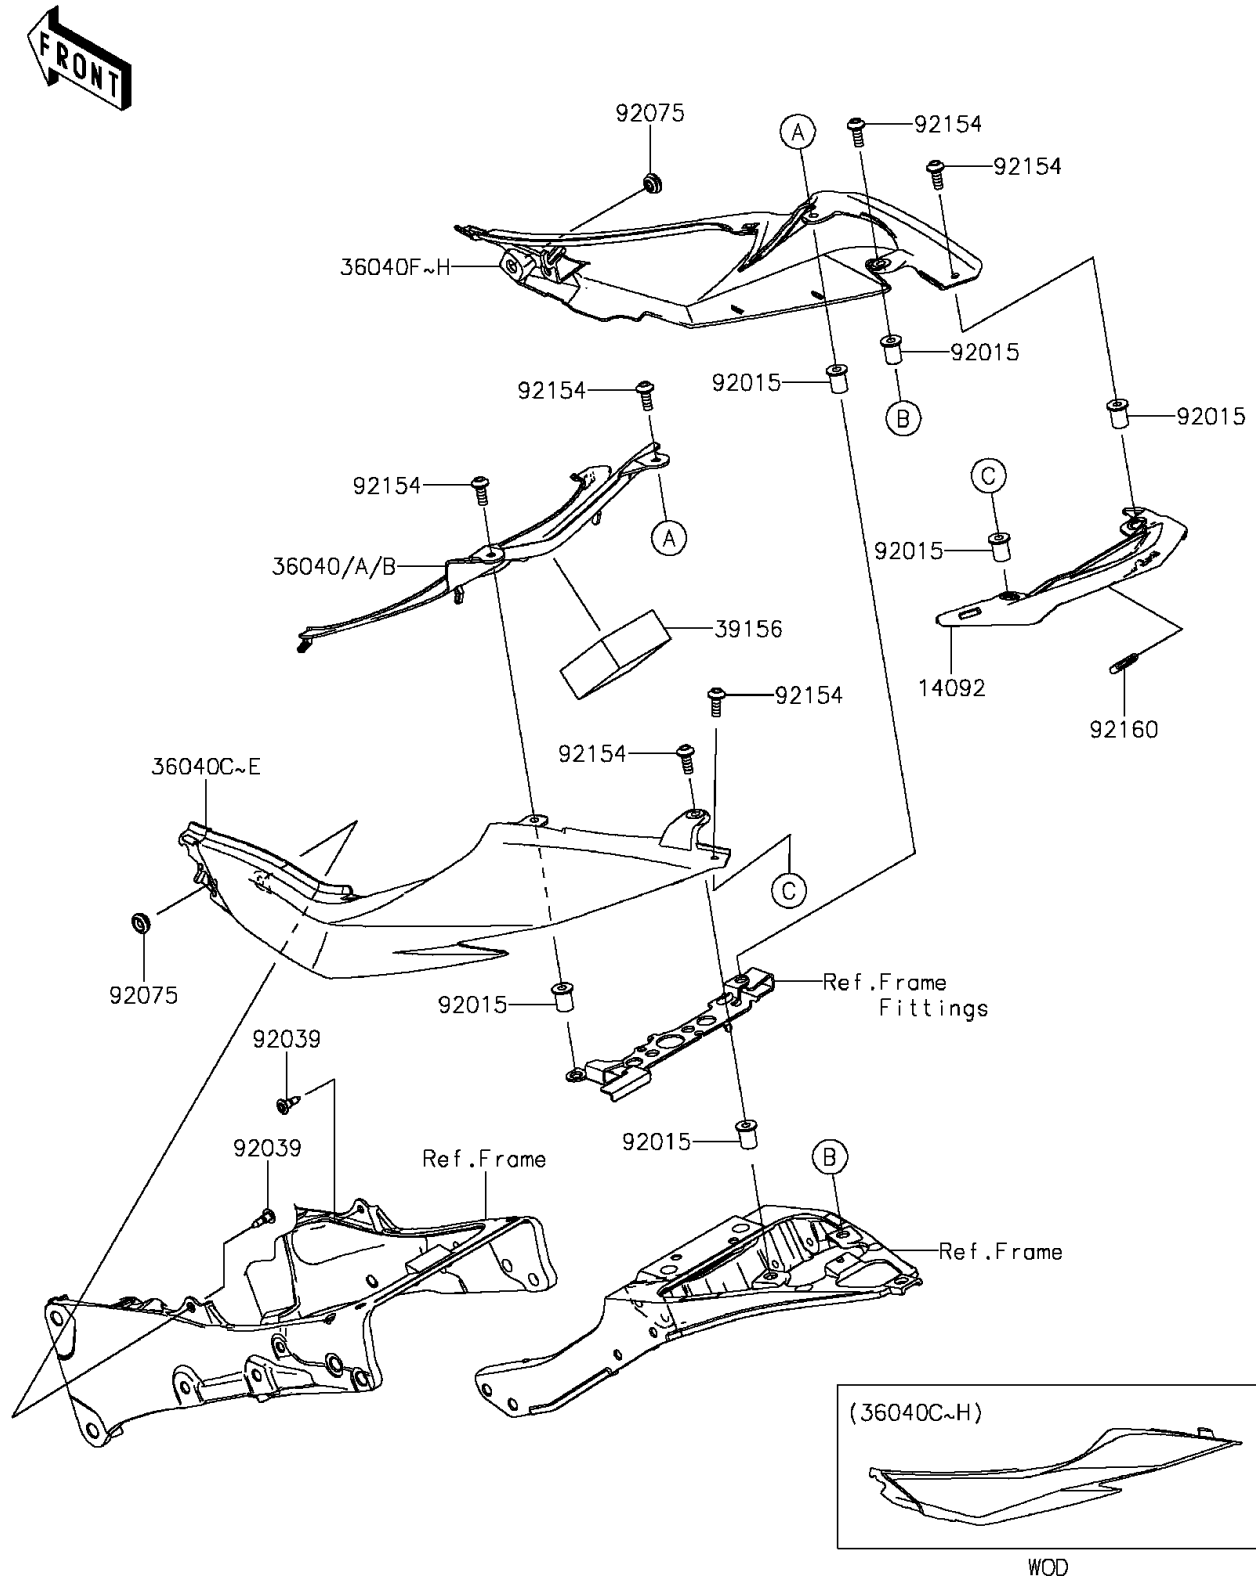

2013 NINJA® ZX™-6R ABS

PARTS DIAGRAM

Side Covers

F2611

2013 NINJA® ZX™-6R ABS

PARTS LIST

Side Covers

ITEM NAME	PART NUMBER	QUANTITY
COVER,RR (Ref # 14092)	14092-0989	1
COVER-TAIL,CNT,F.EBONY (Ref # 36040A)	36040-0093-45L	1
COVER-TAIL,CNT,M.S.BLACK (Ref # 36040B)	36040-0093-660	1
COVER-TAIL,LH,F.EBONY (Ref # 36040C)	36040-0133-45L	1
COVER-TAIL,LH,M.S.BLACK (Ref # 36040D)	36040-0133-660	1
COVER-TAIL,RH,F.EBONY (Ref # 36040F)	36040-0134-45L	1
COVER-TAIL,RH,M.S.BLACK (Ref # 36040G)	36040-0134-660	1
PAD,CNT COVER (Ref # 39156)	39156-0529	1
NUT,WELL,5MM (Ref # 92015)	92015-1757	6
RIVET (Ref # 92039)	92039-0068	2
DAMPER (Ref # 92075)	92075-1011	2
BOLT,SOCKET,5X16 (Ref # 92154)	92154-0209	6
DAMPER (Ref # 92160)	92160-1190	1