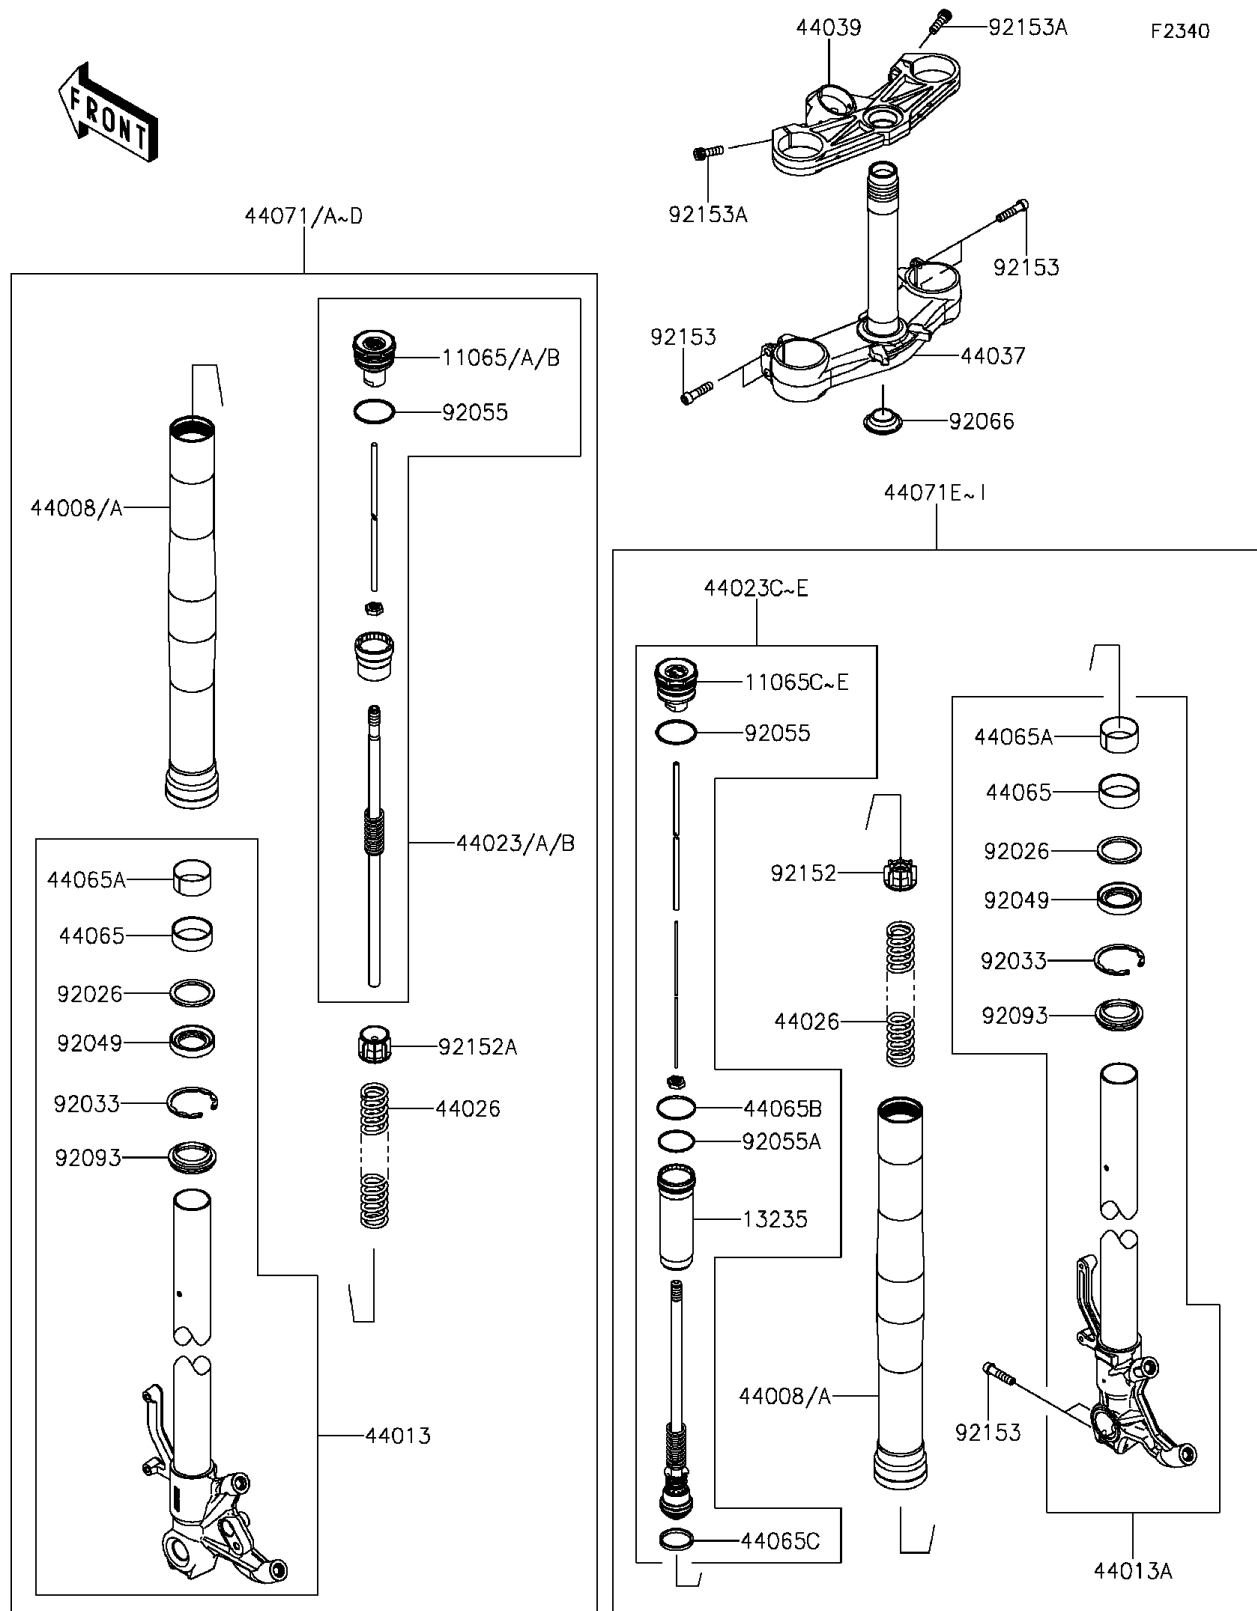

2015 Ninja[®] ZX[™]-6R ABS

PARTS DIAGRAM

Front Fork

2015 Ninja® ZX™-6R ABS

PARTS LIST

Front Fork

ITEM NAME

PART NUMBER

QUANTITY
