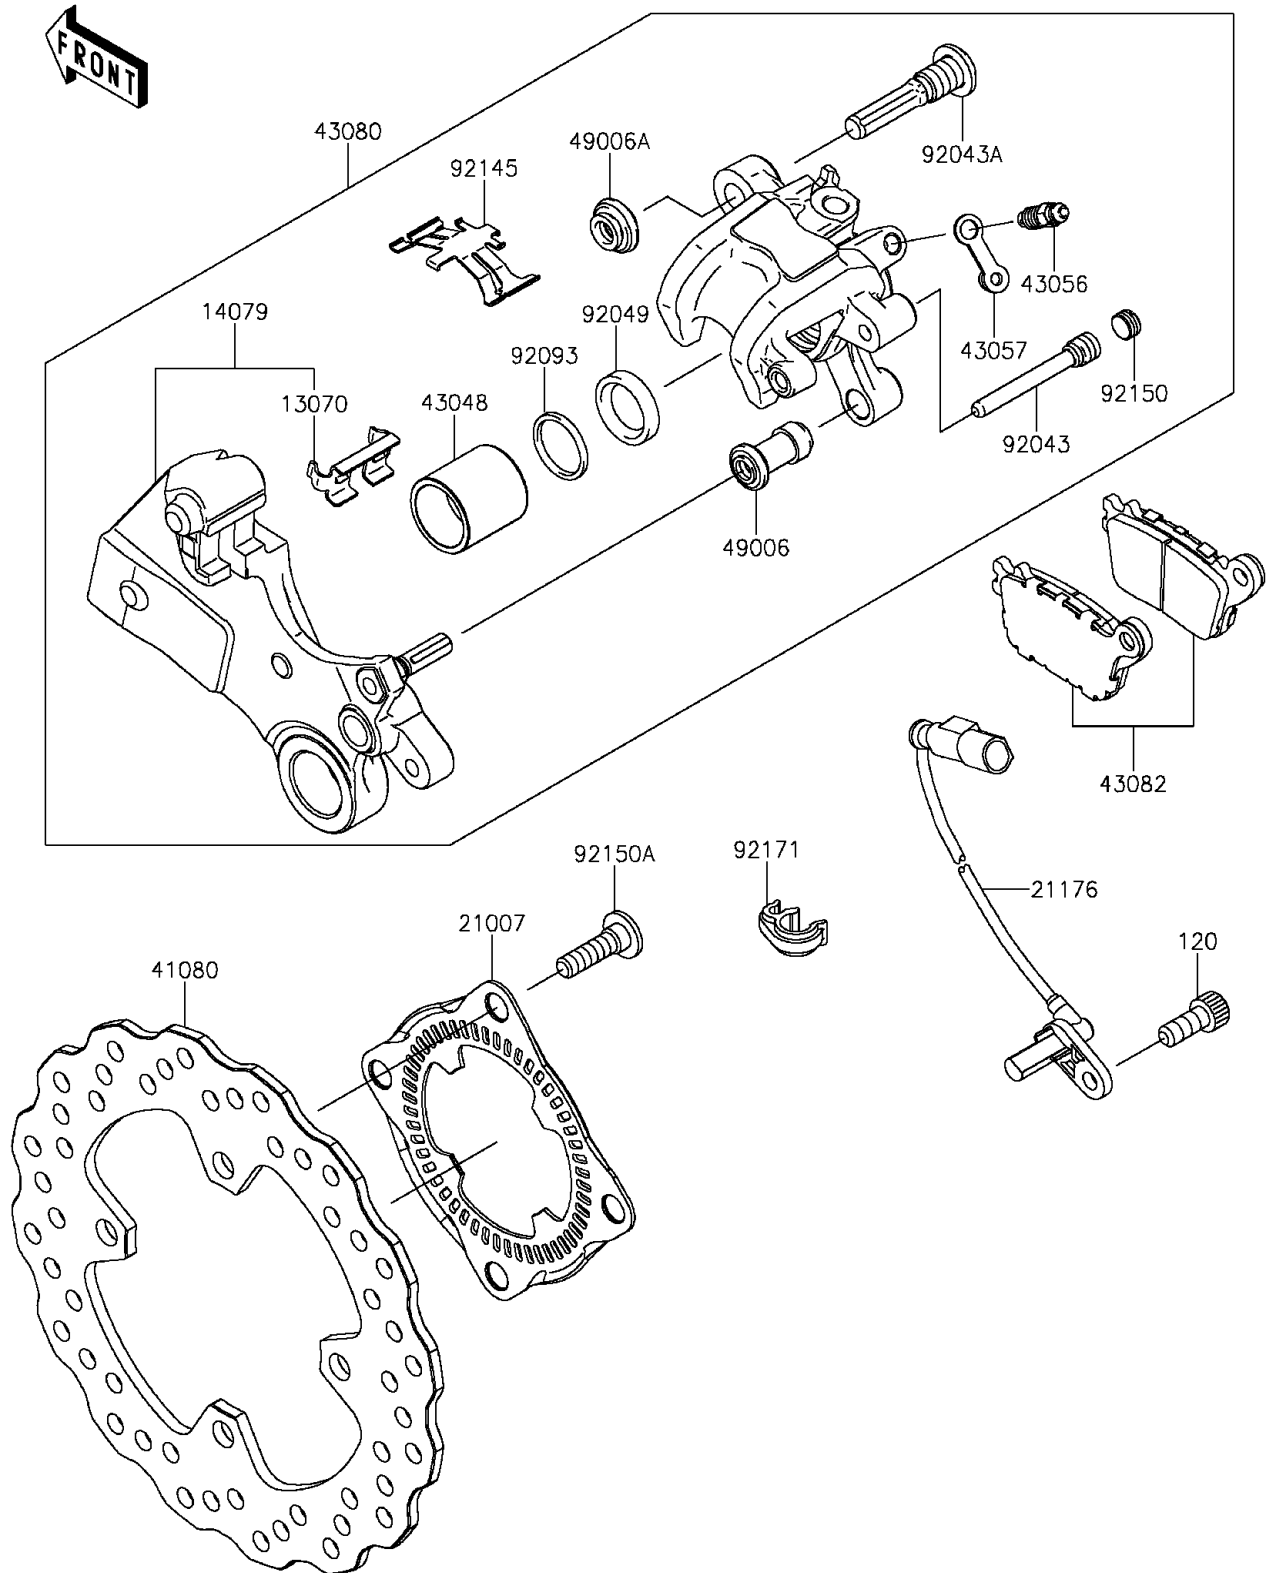

2015 Ninja® ZX™-6R ABS

PARTS DIAGRAM

Rear Brake

F2294

2015 Ninja® ZX™-6R ABS

PARTS LIST

Rear Brake

ITEM NAME

PART NUMBER

QUANTITY
