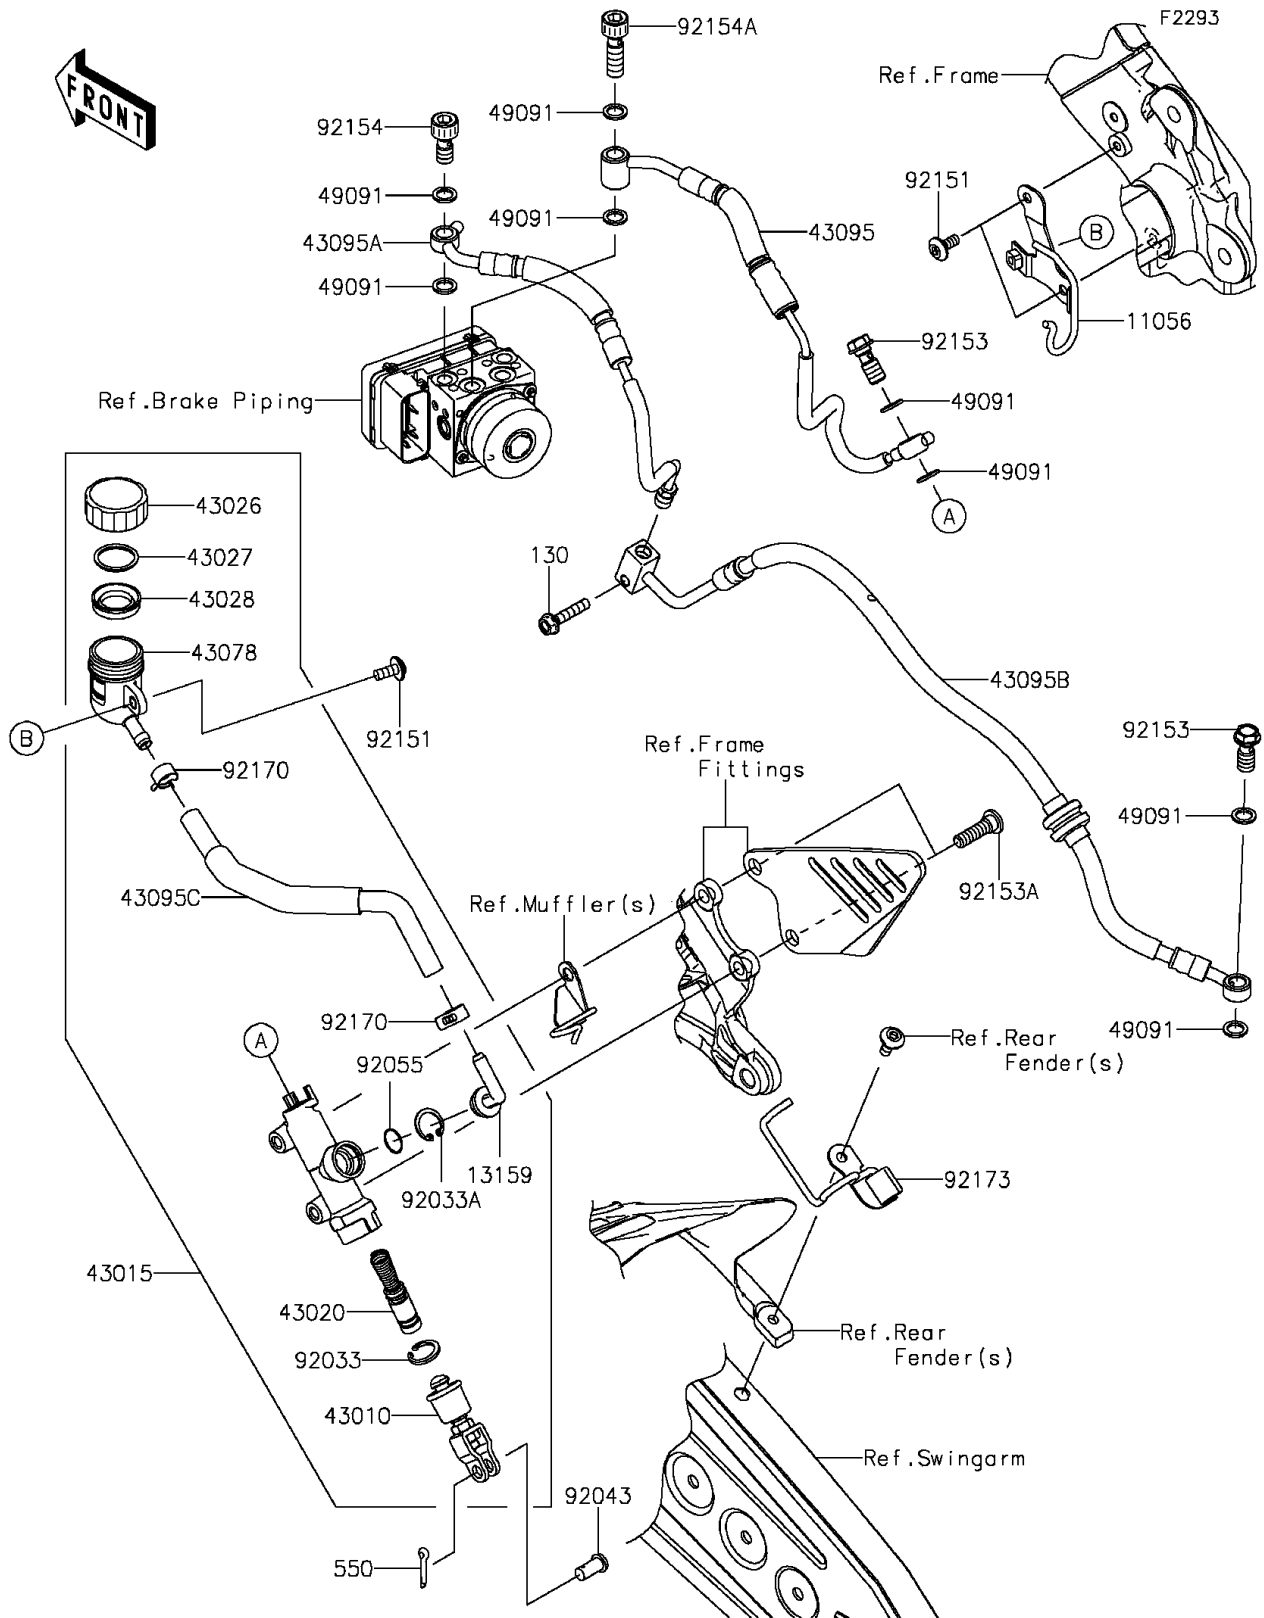

2014 NINJA[®] ZX[™]-6R ABS

PARTS DIAGRAM Rear Master Cylinder

2014 NINJA® ZX™-6R ABS

PARTS LIST

Rear Master Cylinder

ITEM NAME	PART NUMBER	QUANTITY
-----------	-------------	----------
