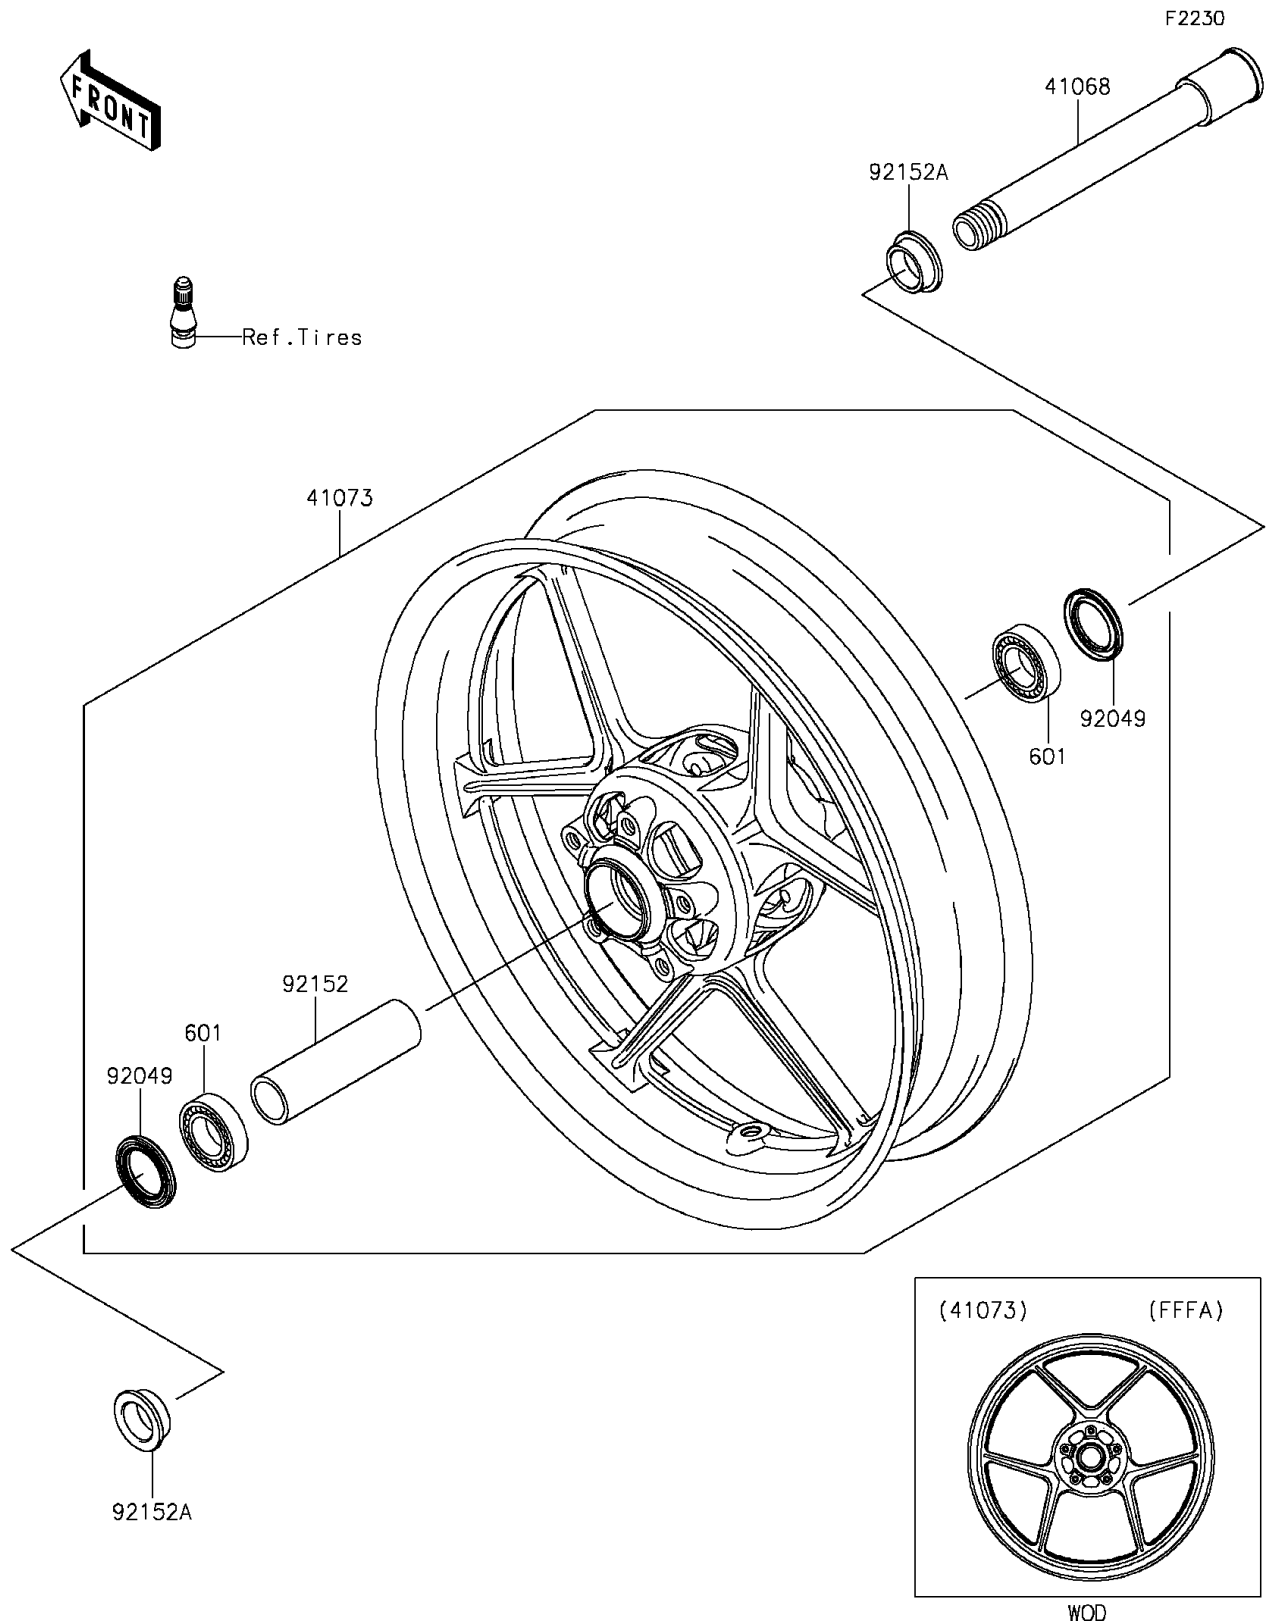

## PARTS DIAGRAM

### Front Wheel

## PARTS LIST

### Front Wheel

ITEM NAME	PART NUMBER	QUANTITY
AXLE,FR (Ref # 41068)	41068-1463	1
WHEEL-ASSY,FR,G.BLACK (Ref # 41073)	41073-0596-18F	1
SEAL-OIL,BJN-C2 32X47X5 (Ref # 92049)	92049-0050	2
COLLAR,FR HUB,L=115 (Ref # 92152)	92152-0242	1
COLLAR,FR AXLE,L=13 (Ref # 92152A)	92152-1470	2
BEARING-BALL,#6005UU (Ref # 601)	601B6005UU	2