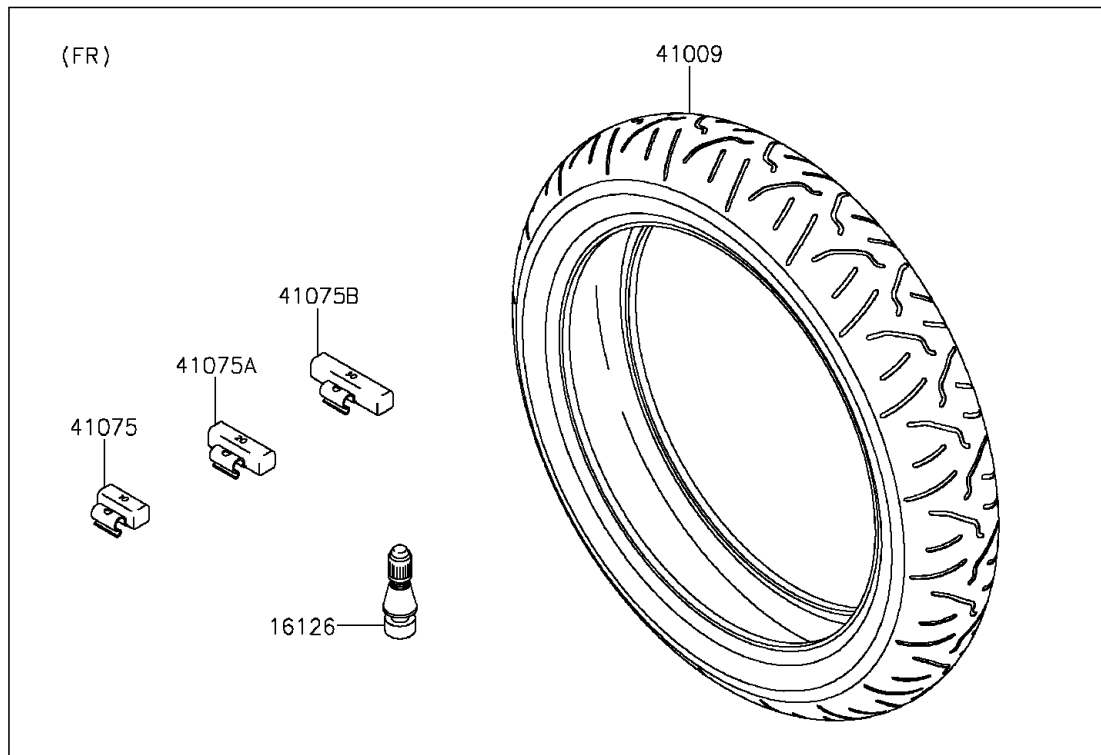

2015 Ninja[®] ZX[™]-6R ABS

PARTS DIAGRAM

Tires

F2210

2015 Ninja[®] ZX[™]-6R ABS

PARTS LIST

Tires

ITEM NAME	PART NUMBER	QUANTITY
VALVE,TIRE (Ref # 16126)	16126-1140	2
TIRE,FR,120/70ZR17(58W),S20F (Ref # 41009)	41009-0529	1
TIRE,RR,180/55ZR17(73W),S20R (Ref # 41009A)	41009-0530	1
BALANCER-WHEEL,10G,SILVER (Ref # 41075)	41075-0007	AR
BALANCER-WHEEL,20G,SILVER (Ref # 41075A)	41075-0008	AR
BALANCER-WHEEL,30G,SILVER (Ref # 41075B)	41075-0009	AR