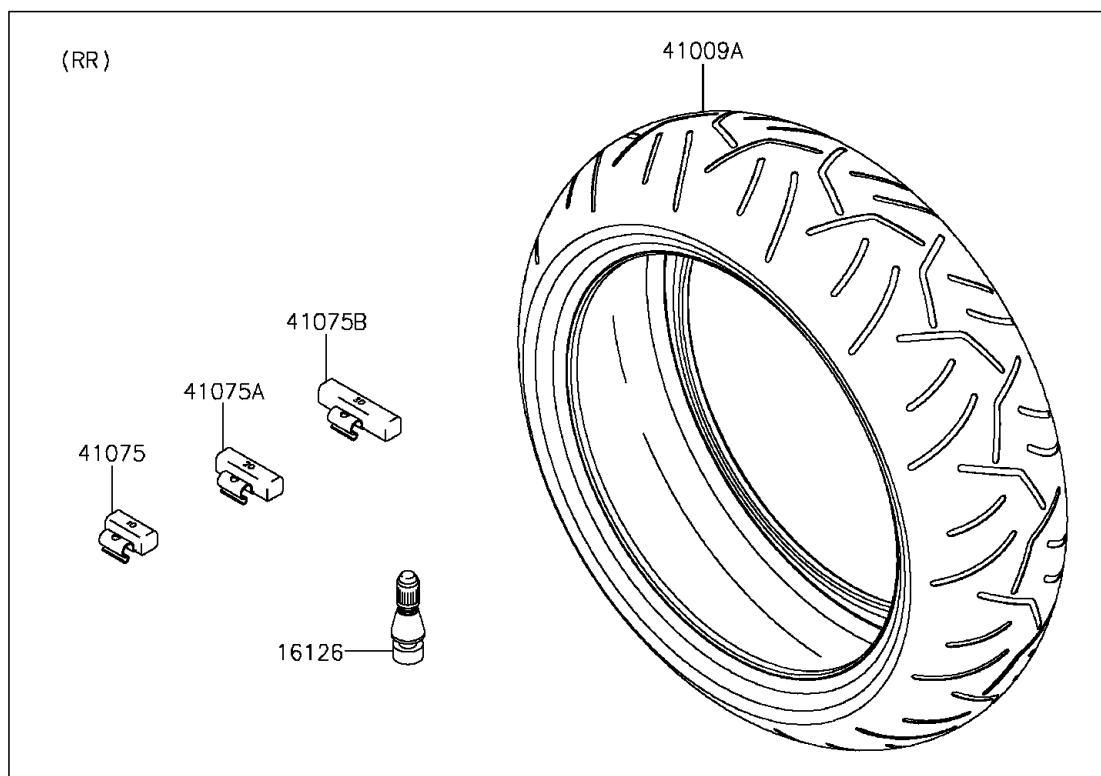

2015 Ninja[®] ZX[™]-6R ABS

PARTS DIAGRAM

Tires

F2210

2015 Ninja[®] ZX[™]-6R ABS

PARTS LIST

Tires

ITEM NAME	PART NUMBER	QUANTITY
VALVE,TIRE (Ref # 16126)	16126-1140	2
TIRE,FR,120/70ZR17(58W),S20F (Ref # 41009)	41009-0529	1
TIRE,RR,180/55ZR17(73W),S20R (Ref # 41009A)	41009-0530	1
BALANCER-WHEEL,10G,SILVER (Ref # 41075)	41075-0007	AR
BALANCER-WHEEL,20G,SILVER (Ref # 41075A)	41075-0008	AR
BALANCER-WHEEL,30G,SILVER (Ref # 41075B)	41075-0009	AR