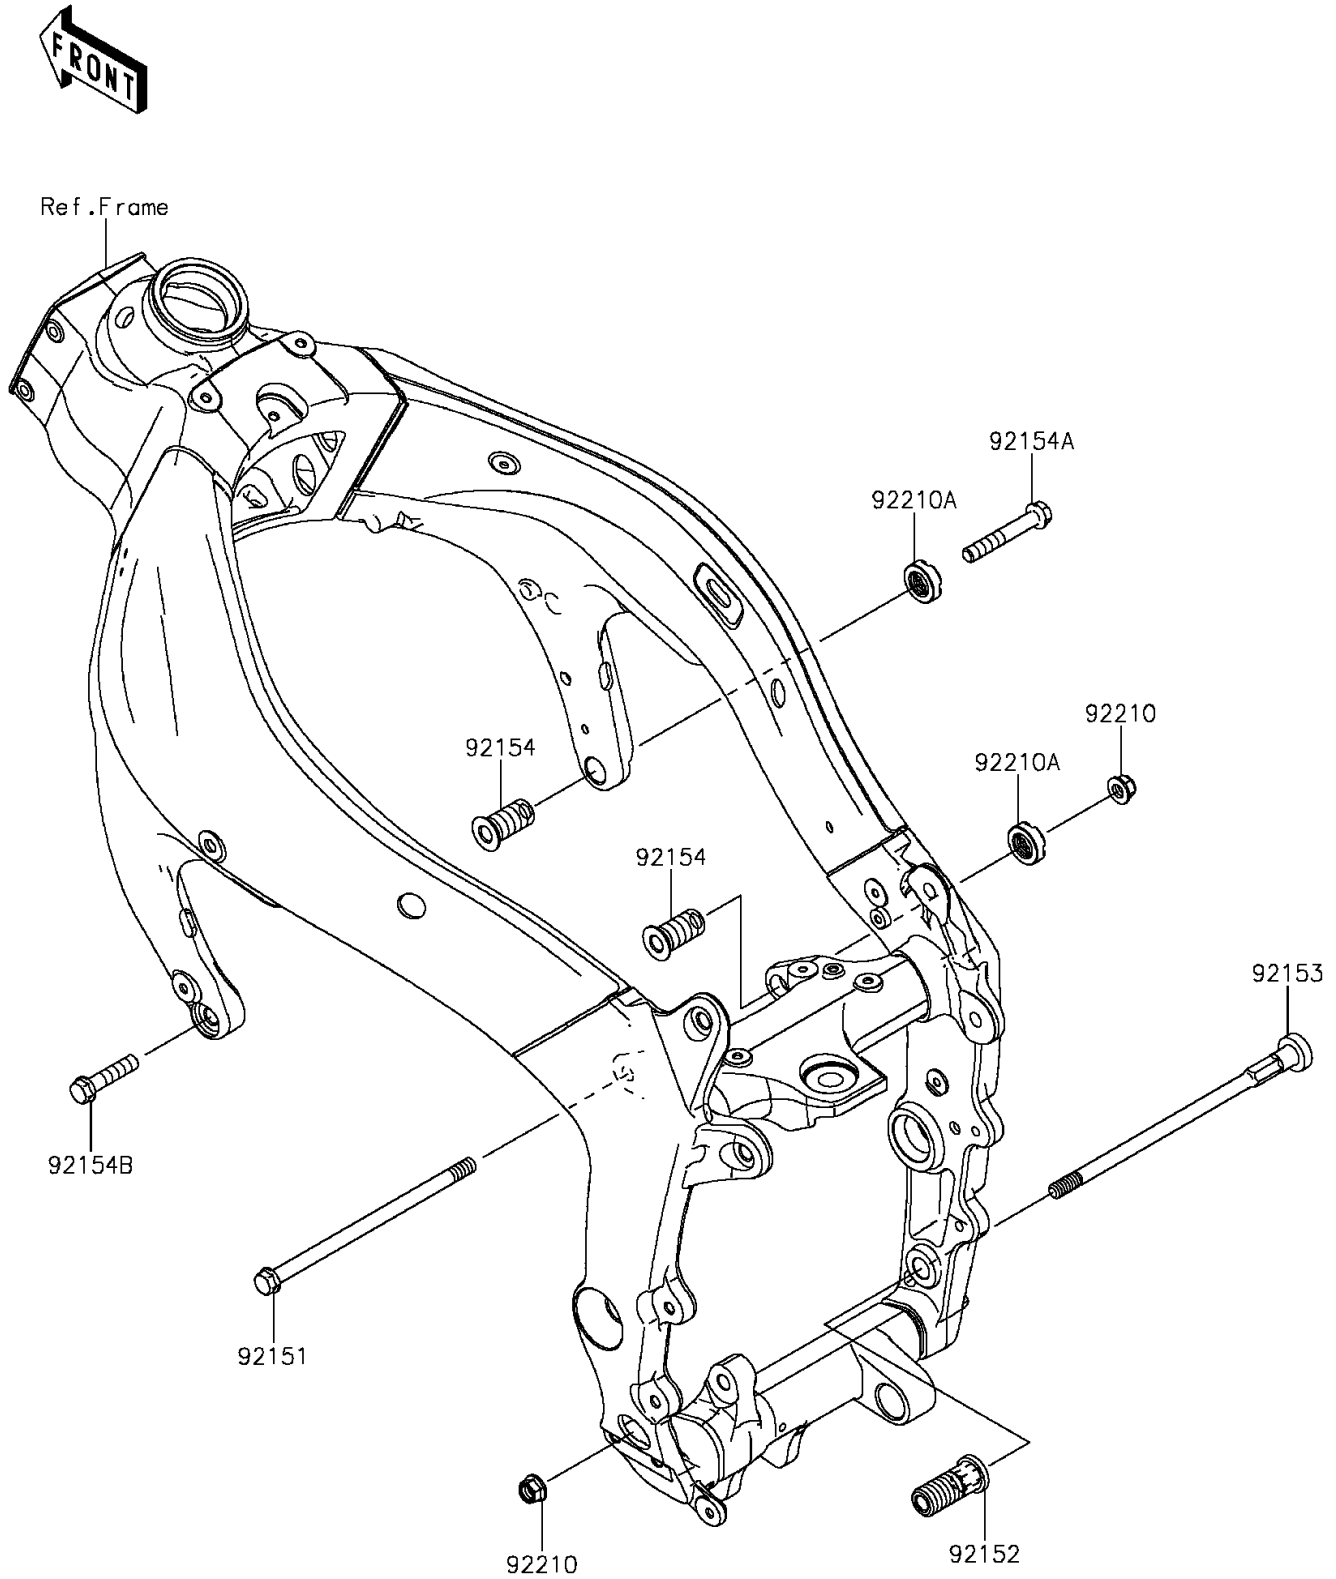

2014 NINJA[®] ZX[™]-6R ABS

PARTS DIAGRAM

Engine Mount

F2122

2014 NINJA® ZX™-6R ABS

PARTS LIST

Engine Mount

ITEM NAME	PART NUMBER	QUANTITY
-----------	-------------	----------
