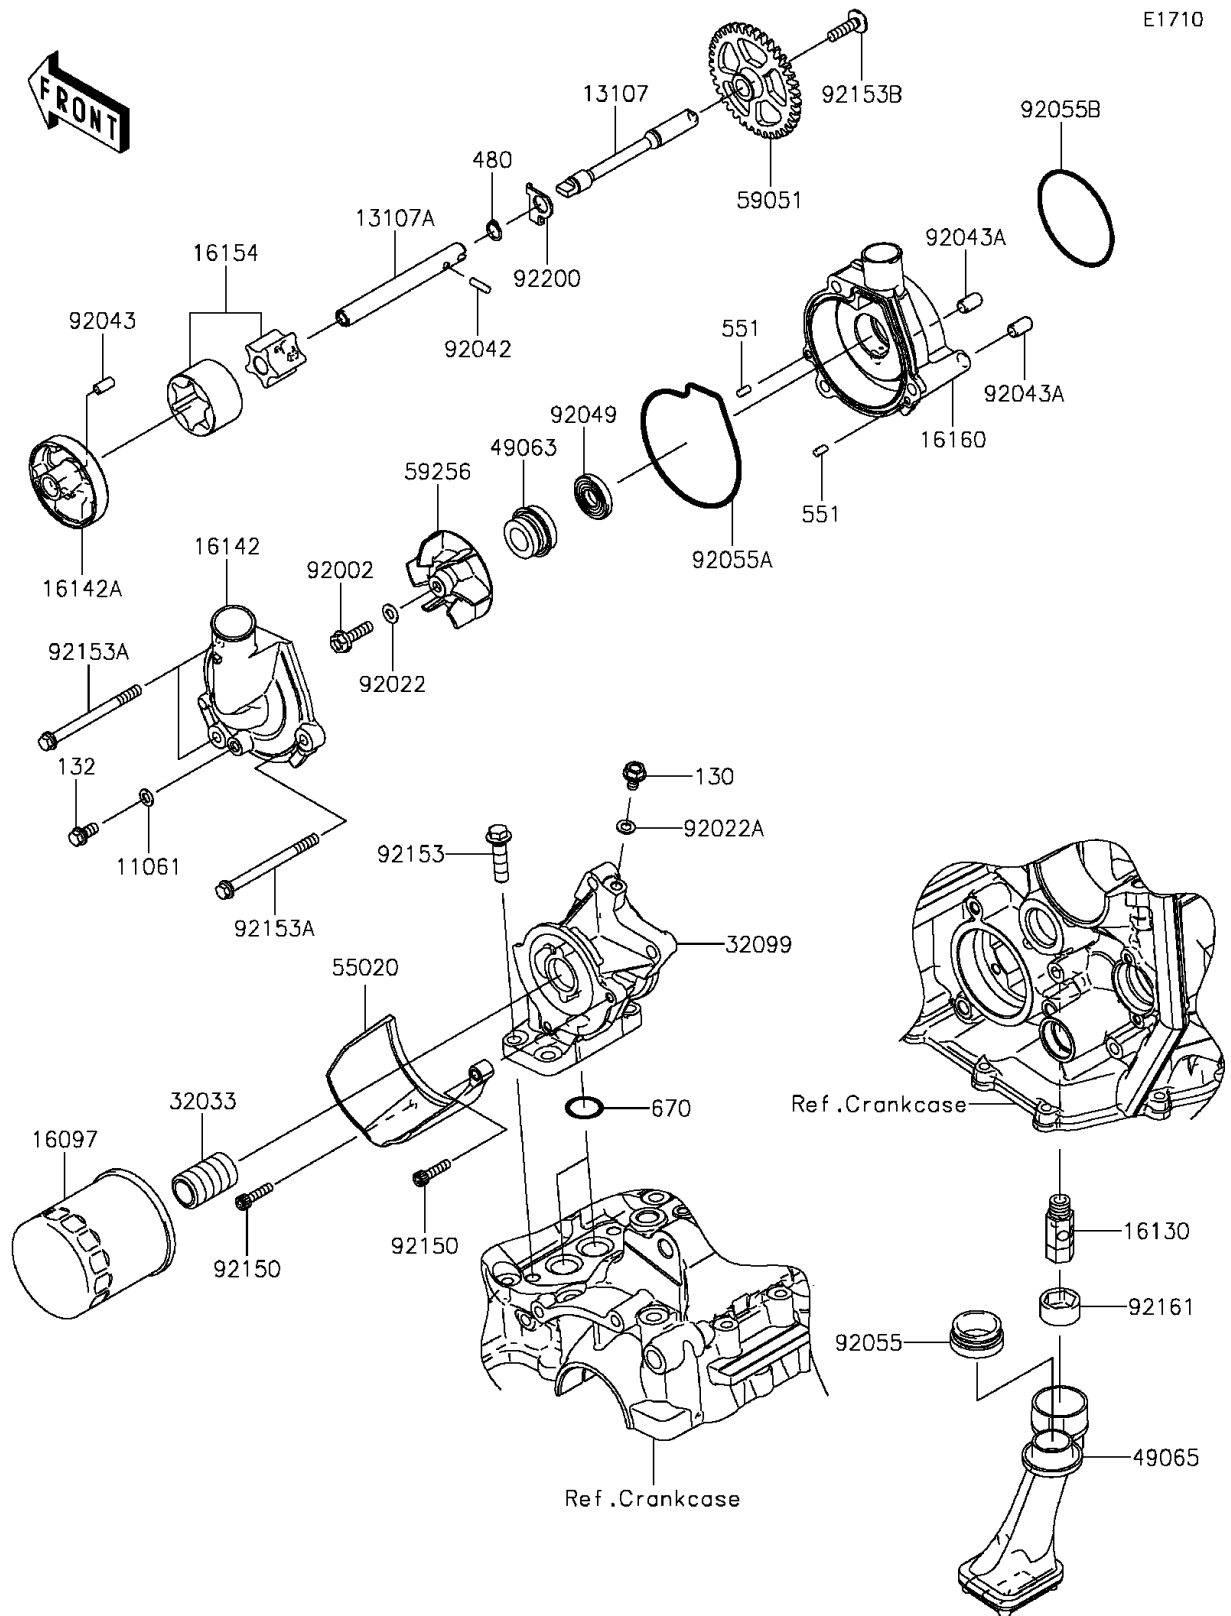

2014 NINJA[®] ZX[™]-6R ABS

PARTS DIAGRAM

Oil Pump/Oil Filter

2014 NINJA® ZX™ -6R ABS

PARTS LIST

Oil Pump/Oil Filter

ITEM NAME	PART NUMBER	QUANTITY
-----------	-------------	----------
