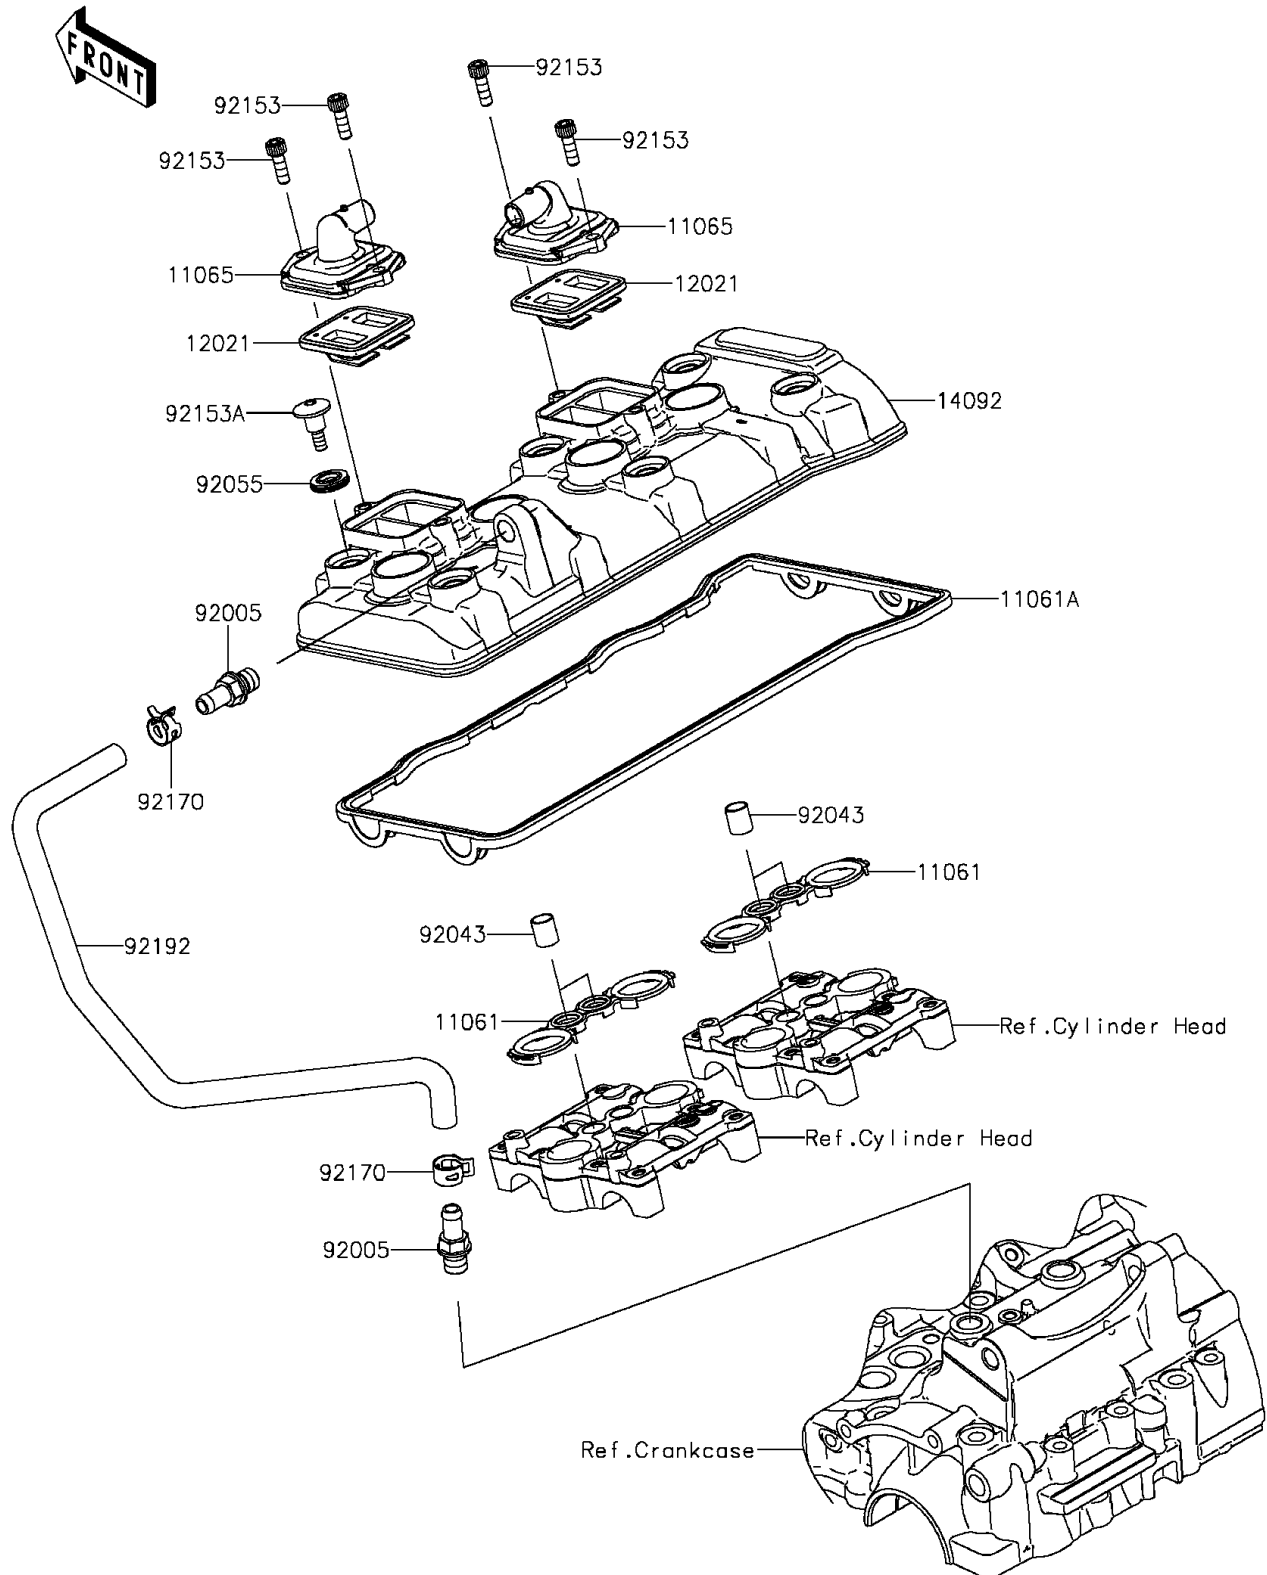

2014 NINJA® ZX™ -6R ABS

PARTS DIAGRAM Cylinder Head Cover

E1112

2014 NINJA® ZX™-6R ABS

PARTS LIST

Cylinder Head Cover

ITEM NAME	PART NUMBER	QUANTITY
-----------	-------------	----------
