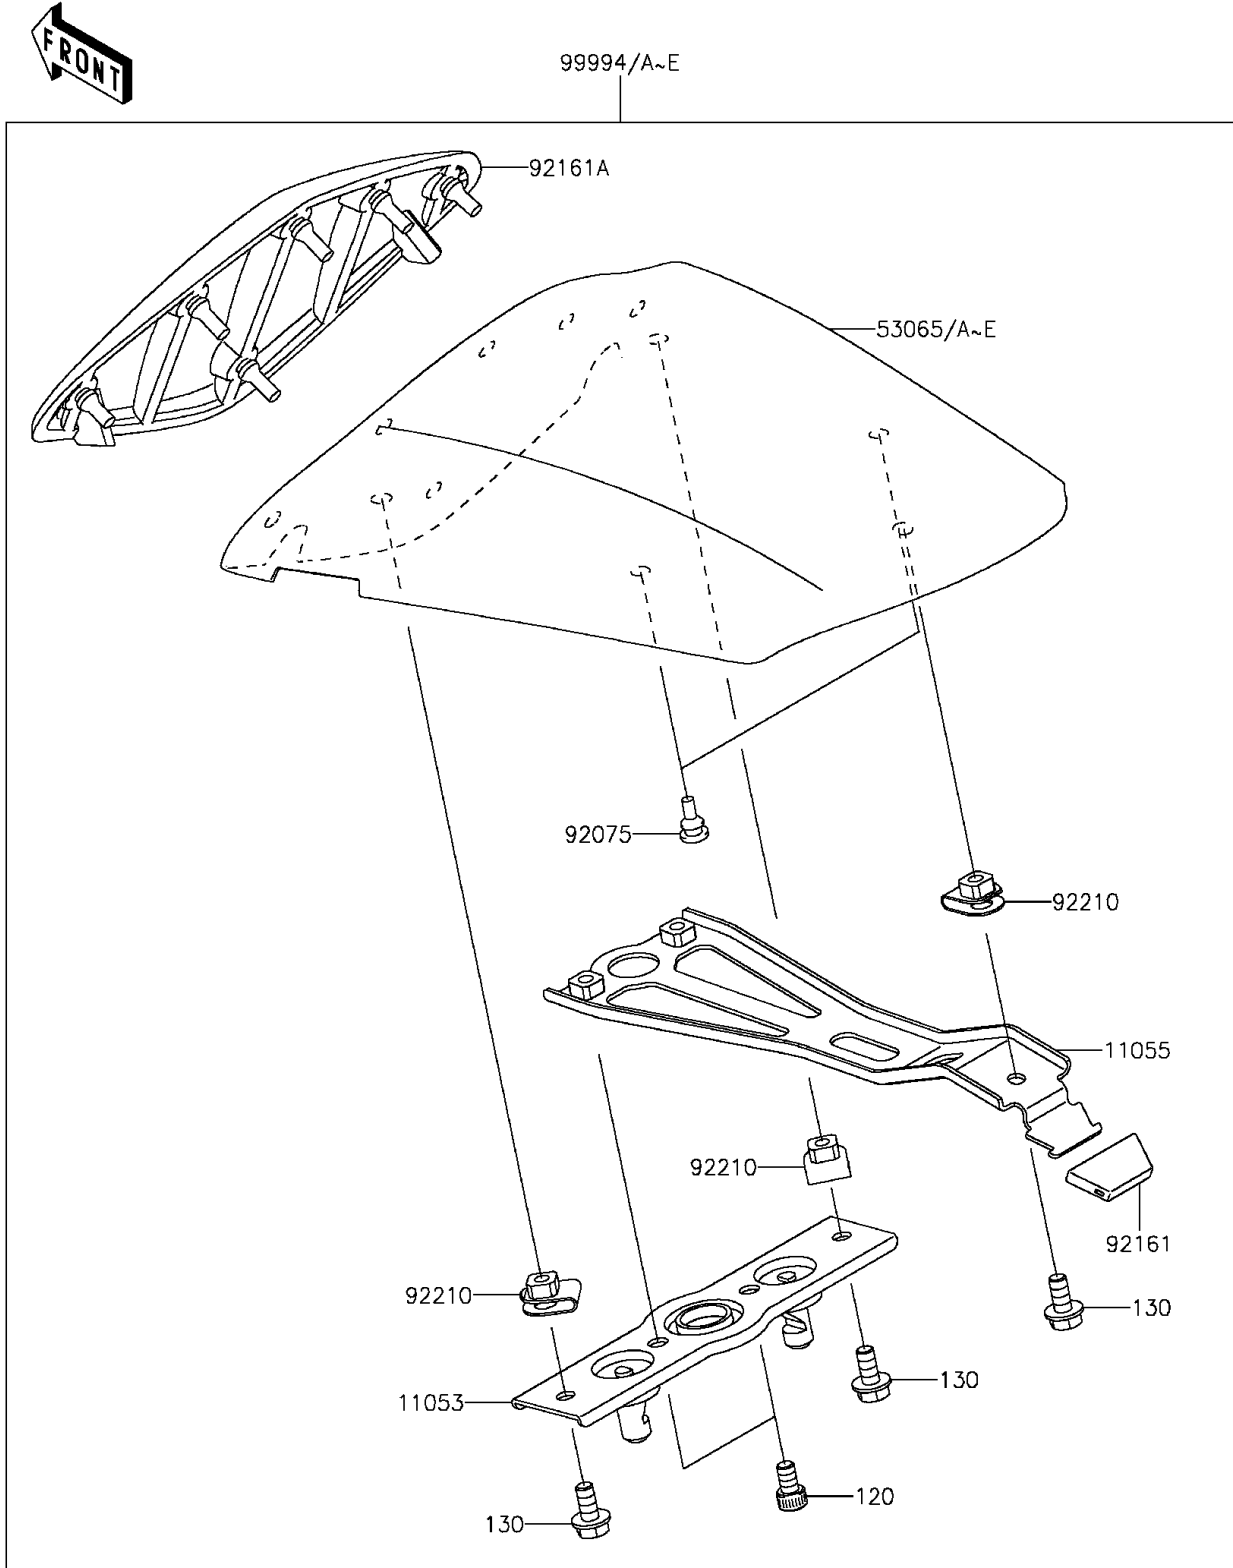

2015 Ninja® ZX™ -6R 30th Anniversary

PARTS DIAGRAM

Accessory(Single Seat Cover)

F2910

2015 Ninja® ZX™ -6R 30th Anniversary

PARTS LIST

Accessory(Single Seat Cover)

ITEM NAME

PART NUMBER

QUANTITY
