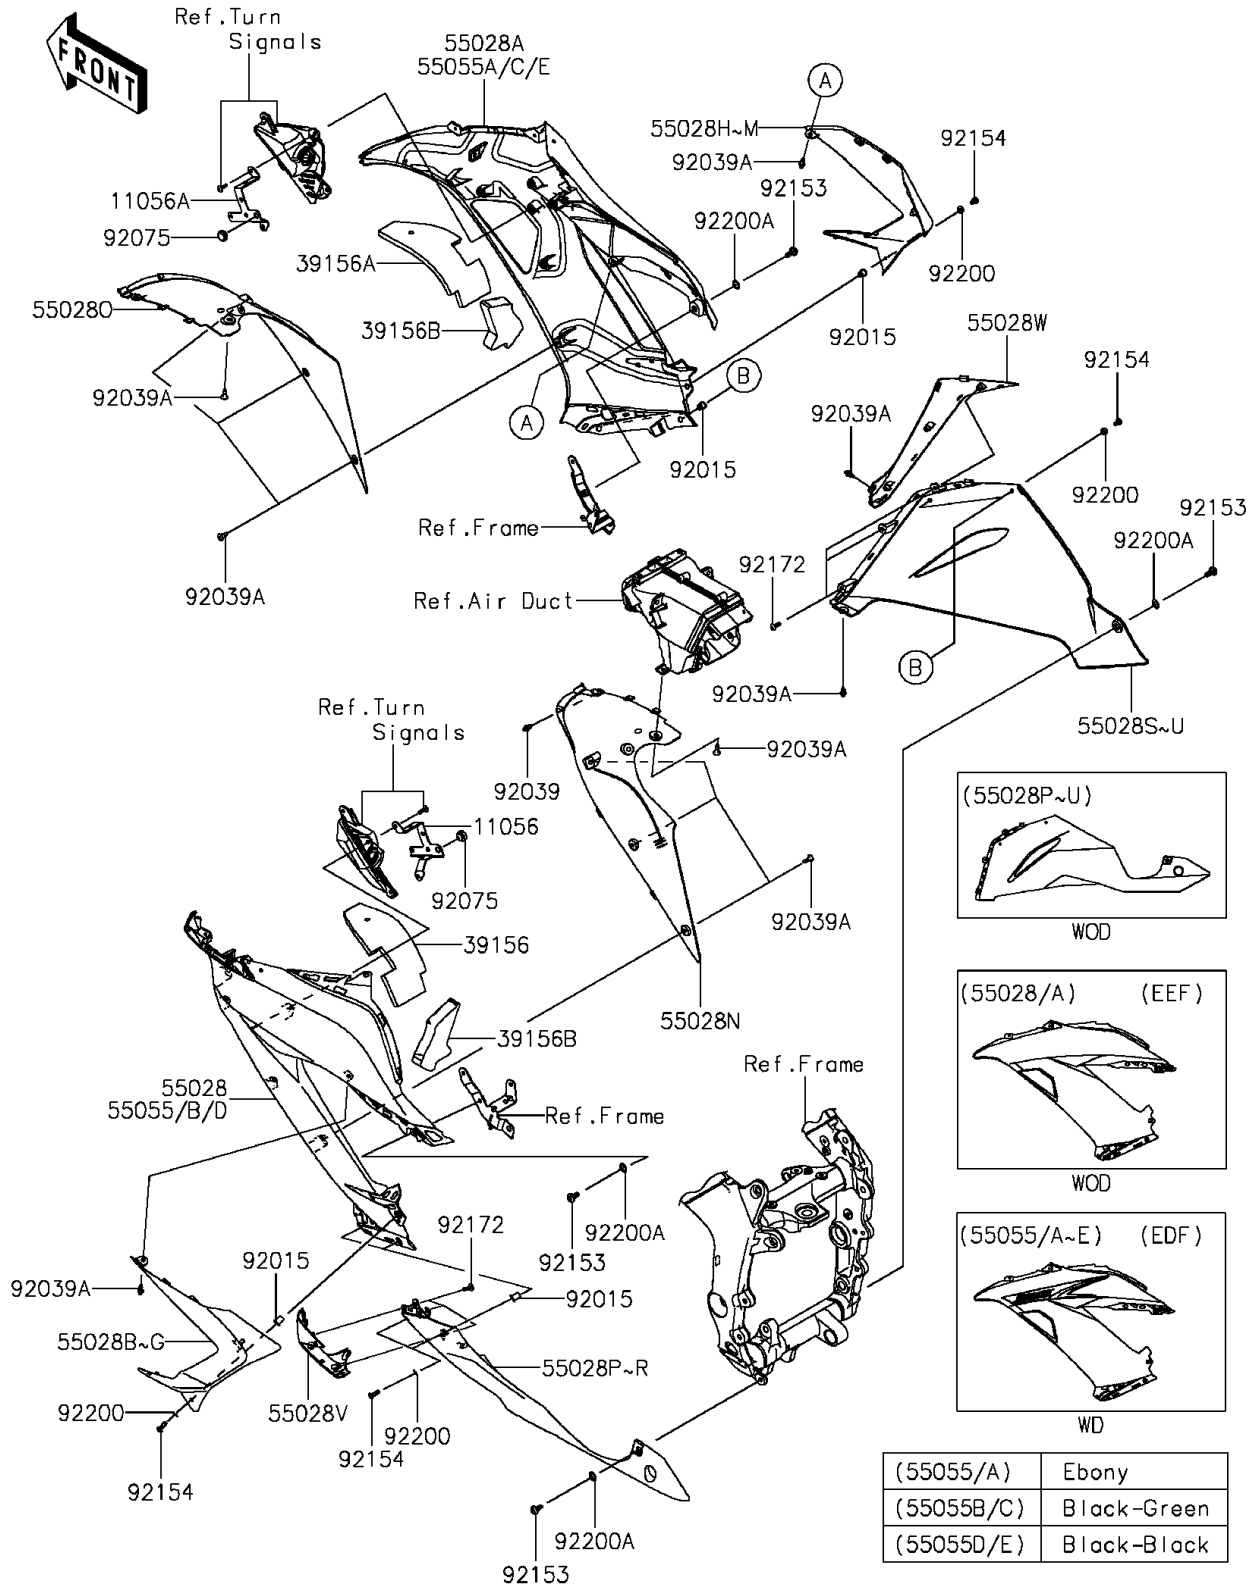

2015 NINJA® ZX™-6R

PARTS DIAGRAM

Cowling Lower(EDF/EEF)

F2872

2015 NINJA® ZX™ -6R

PARTS LIST

Cowling Lowers(EDF/EEF)

ITEM NAME

PART NUMBER

QUANTITY
