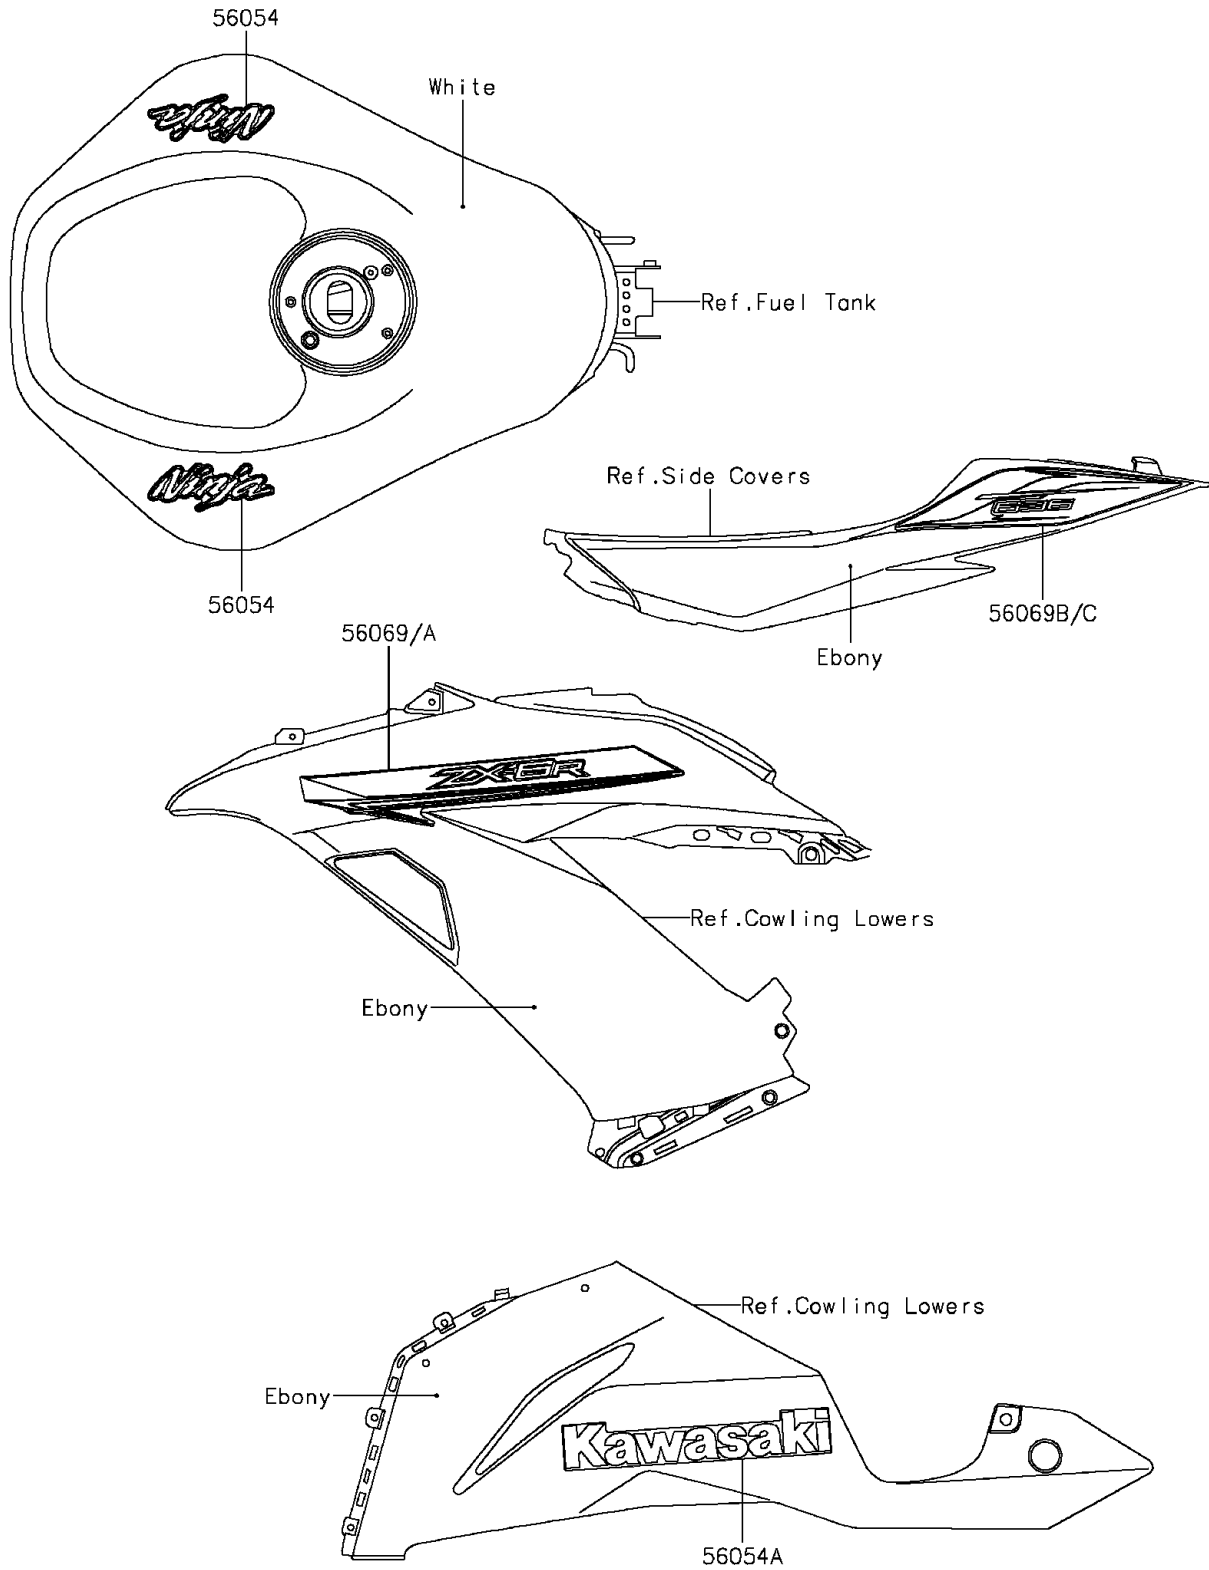

2015 NINJA[®] ZX[™]-6R

PARTS DIAGRAM

Decals(P.F.C.White)(EEF)(CA,US)

F2861F

2015 NINJA[®] ZX[™]-6R

PARTS LIST

Decals(P.F.C.White)(EEF)(CA,US)

ITEM NAME

PART NUMBER

QUANTITY
