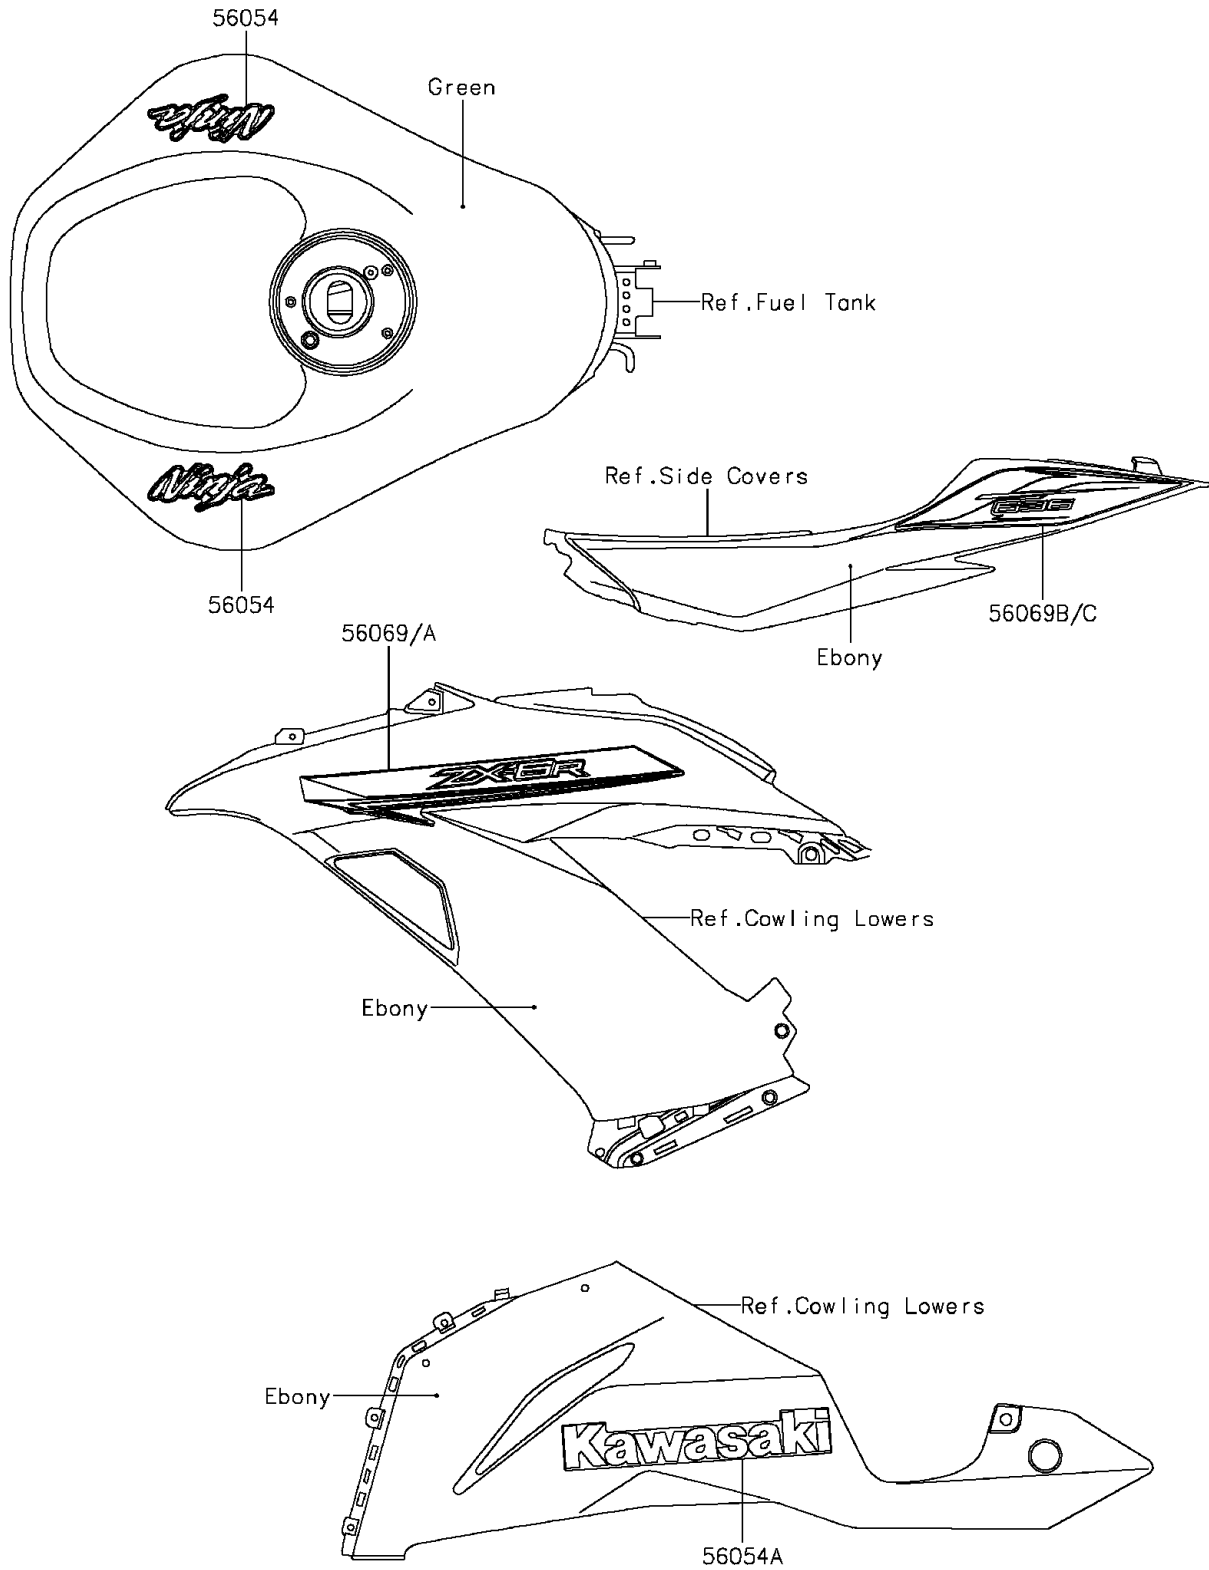

2015 NINJA[®] ZX[™]-6R

PARTS DIAGRAM

Decals(Green)(EEF)

F2861D

2015 NINJA[®] ZX[™]-6R

PARTS LIST

Decals(Green)(EEF)

ITEM NAME

PART NUMBER

QUANTITY
