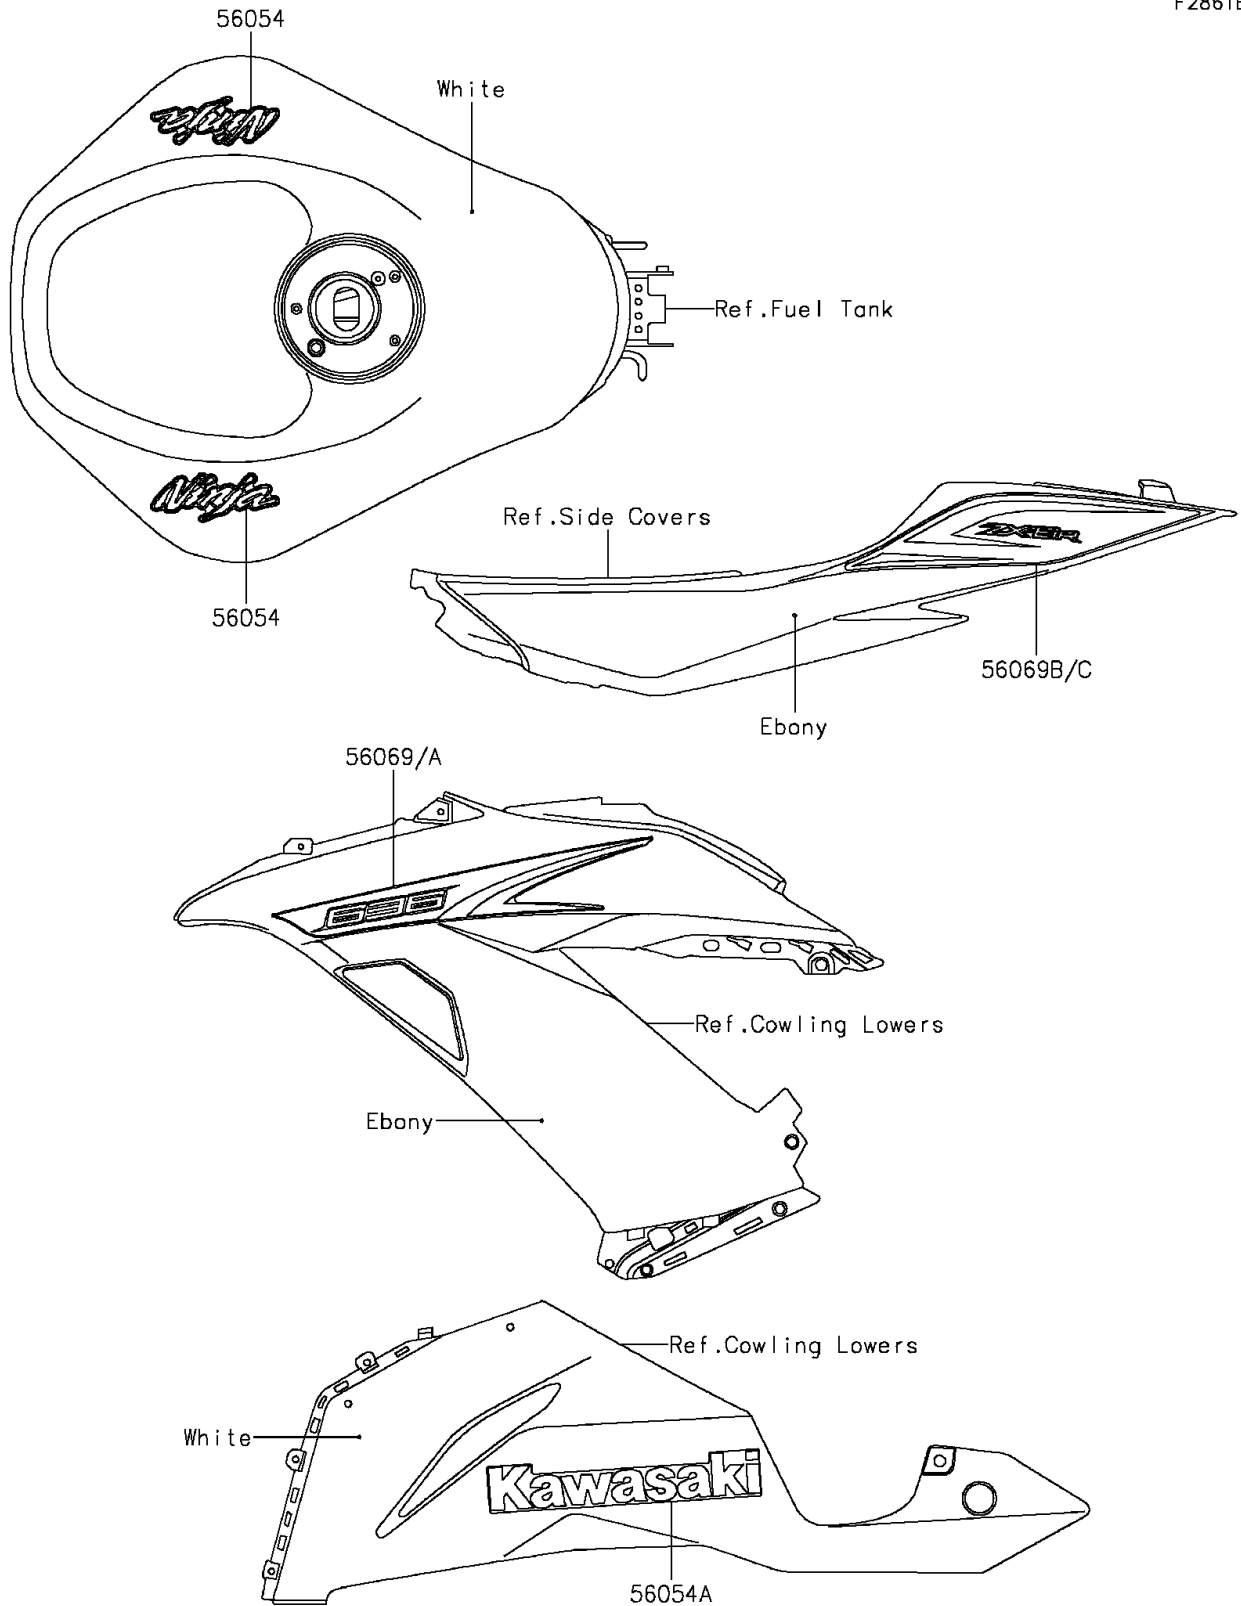

2014 NINJA[®] ZX[™]-6R

PARTS DIAGRAM

Decals(P.F.S.White)(EDF)

F2861B

2014 NINJA[®] ZX[™]-6R

PARTS LIST

Decals(P.F.S.White)(EDF)

Kawasaki
Let the Good Times Roll[®]

ITEM NAME	PART NUMBER	QUANTITY
MARK,TANK,NINJA (Ref # 56054)	56054-1158	2
MARK,LWR COWL.,KAWASAKI (Ref # 56054A)	56054-1159	2
PATTERN,SIDE COWL.,LH (Ref # 56069)	56069-2645	1
PATTERN,SIDE COWL.,RH (Ref # 56069A)	56069-2646	1
PATTERN,TAIL COVER,LH (Ref # 56069B)	56069-2647	1
PATTERN,TAIL COVER,RH (Ref # 56069C)	56069-2648	1