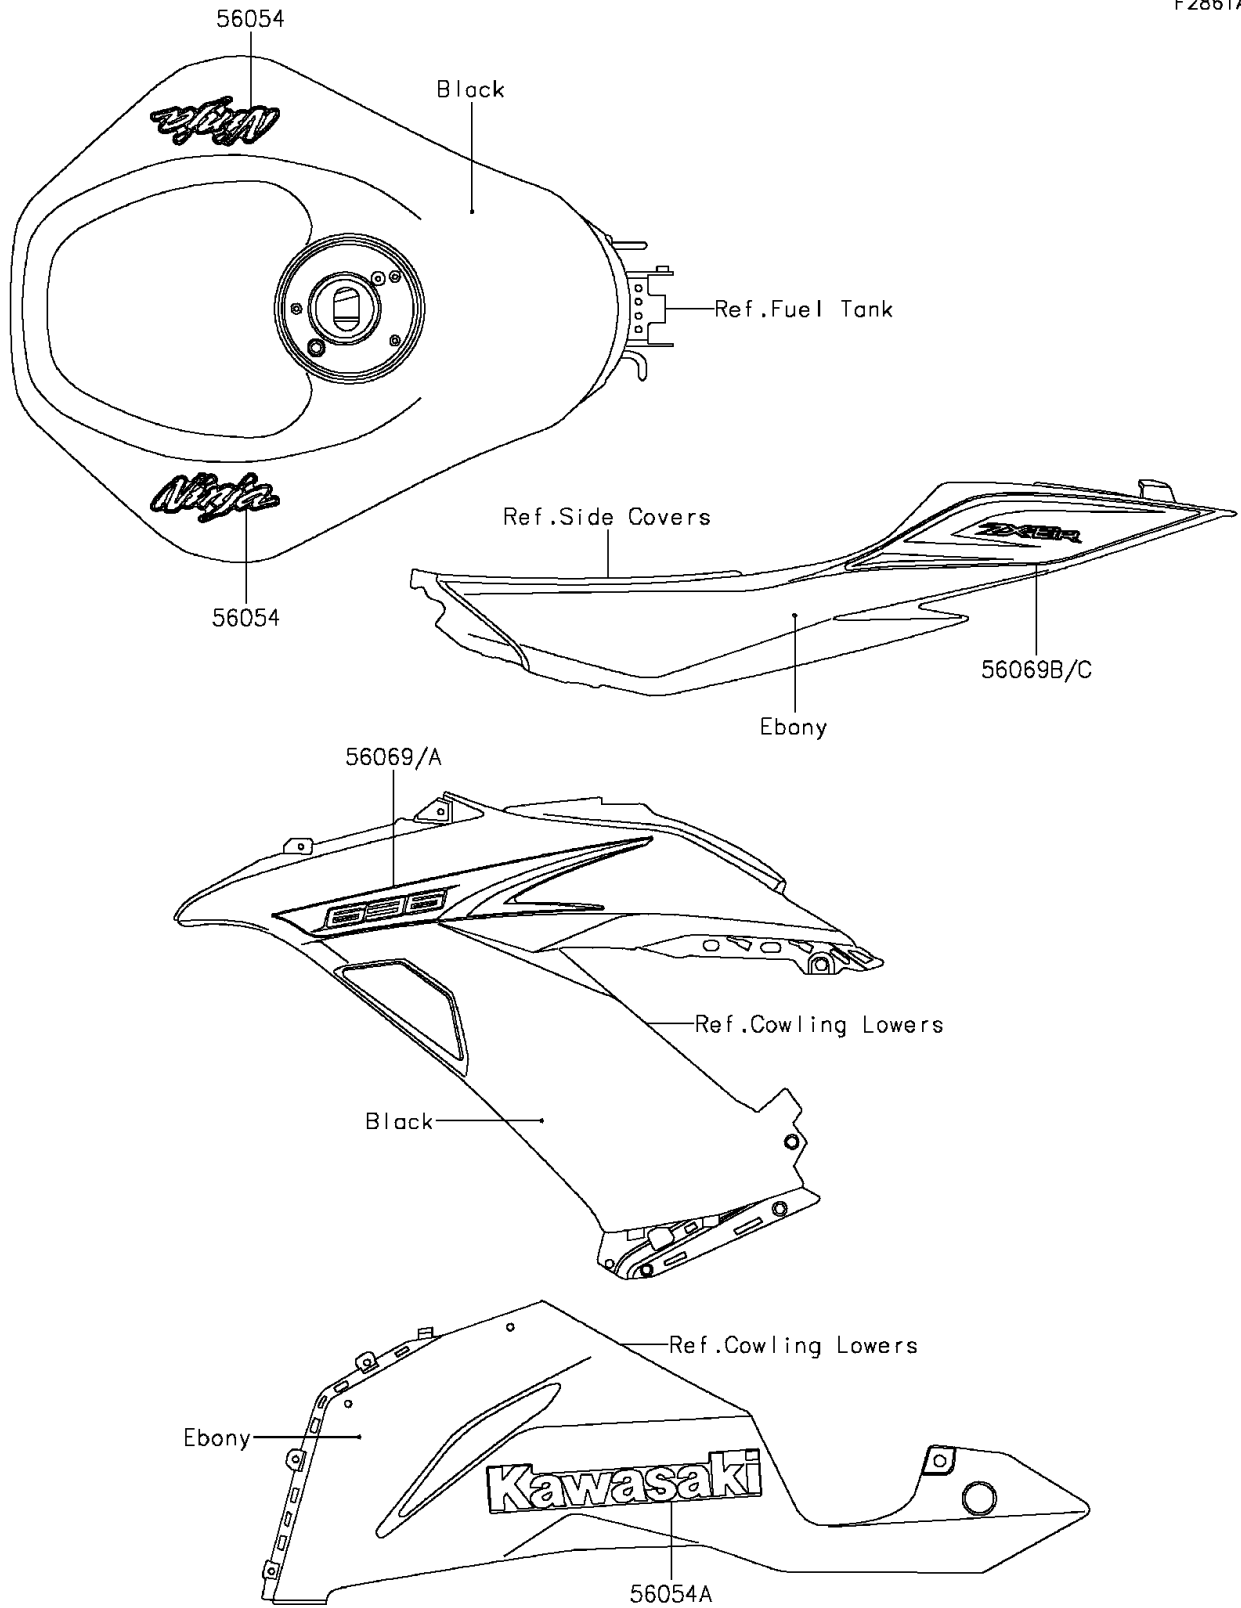

2014 NINJA[®] ZX[™]-6R

PARTS DIAGRAM

Decals(Black)(EDF)

F2861A

2014 NINJA[®] ZX[™]-6R

PARTS LIST

Decals(Black)(EDF)

ITEM NAME

PART NUMBER

QUANTITY
