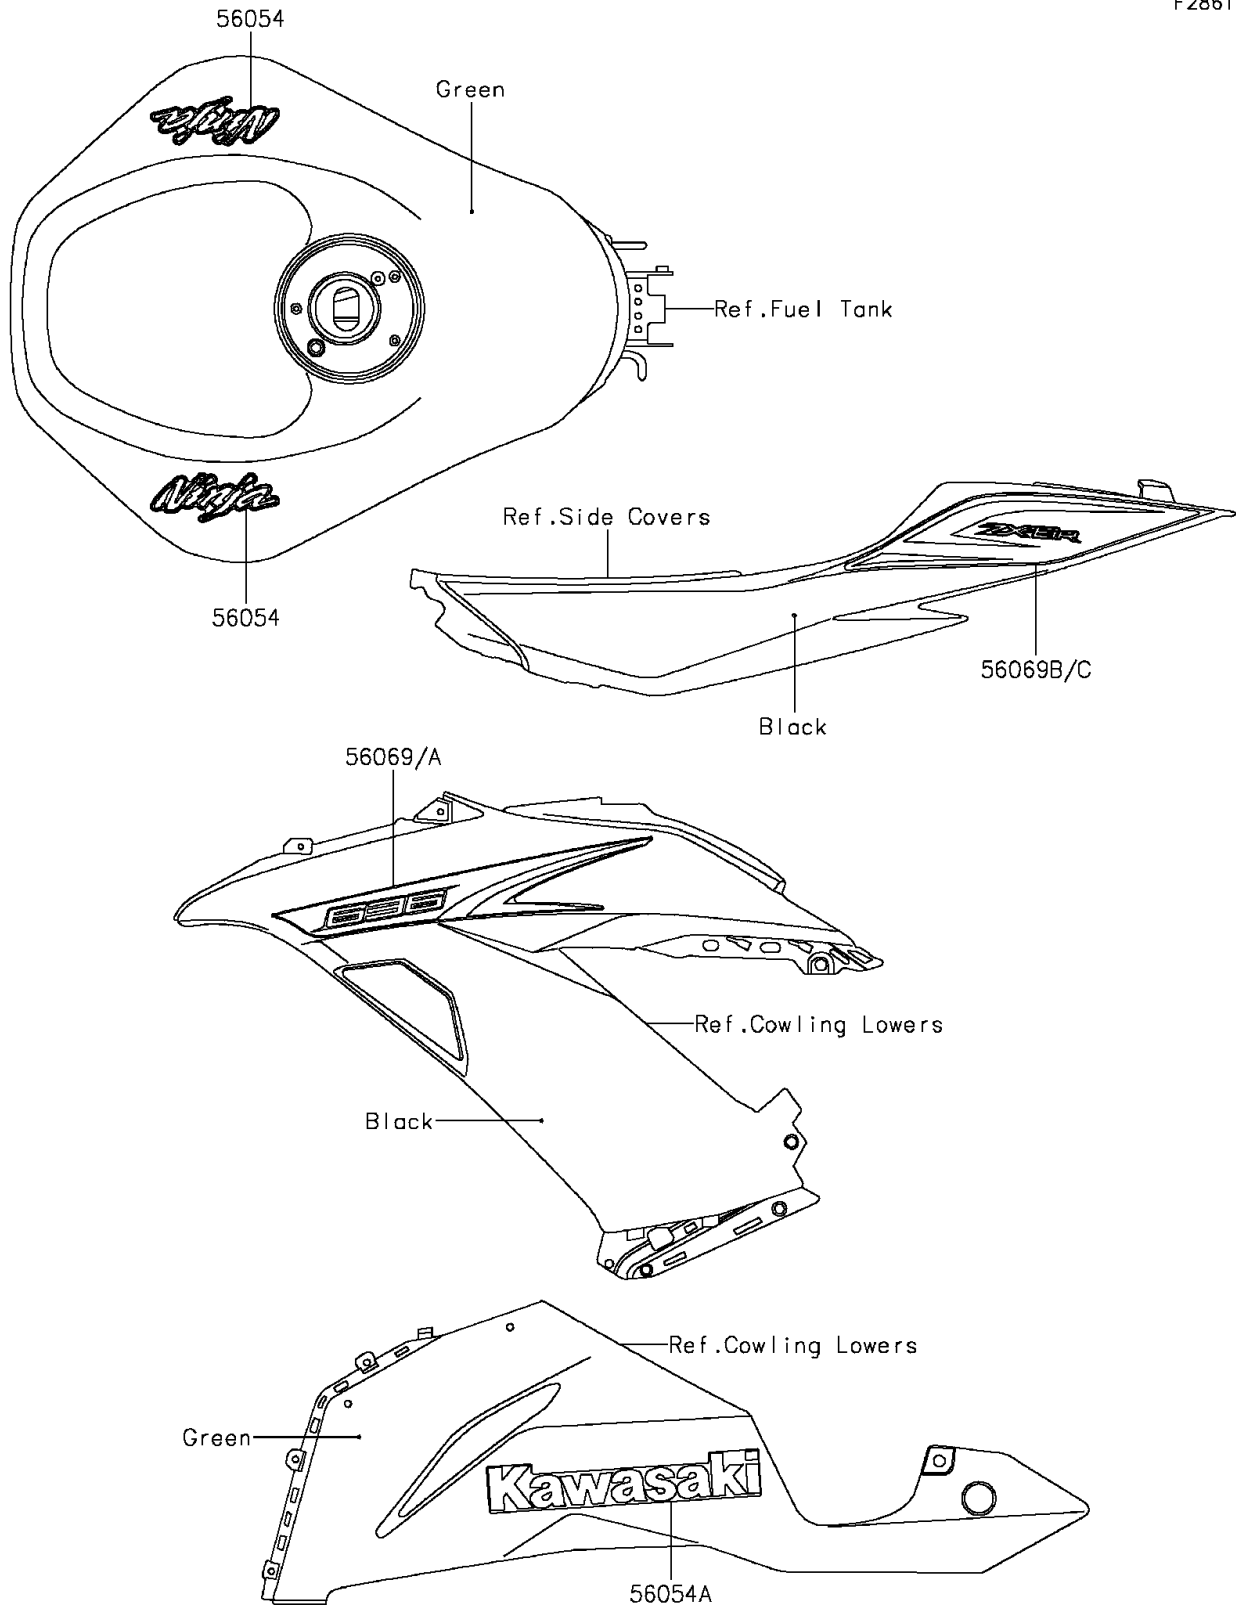

2014 NINJA® ZX™-6R

PARTS DIAGRAM

Decals(Green)(EDF)

F2861