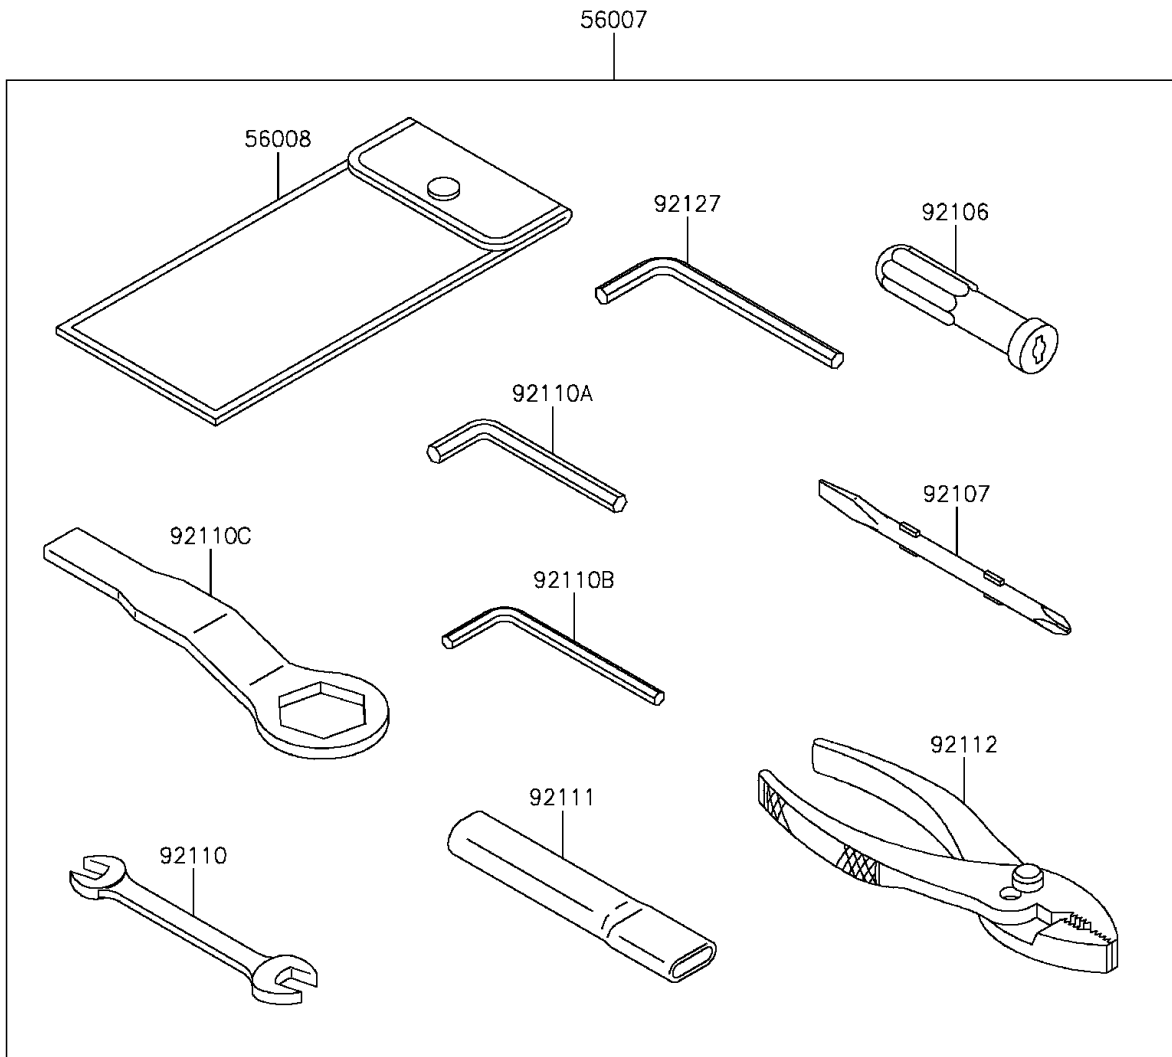

2015 NINJA[®] ZX[™]-6R

PARTS DIAGRAM

Owner's Tools

F2810

2015 NINJA[®] ZX[™]-6R

PARTS LIST

Owner's Tools

Kawasaki

Let the Good Times Roll[®]

ITEM NAME

PART NUMBER

QUANTITY
