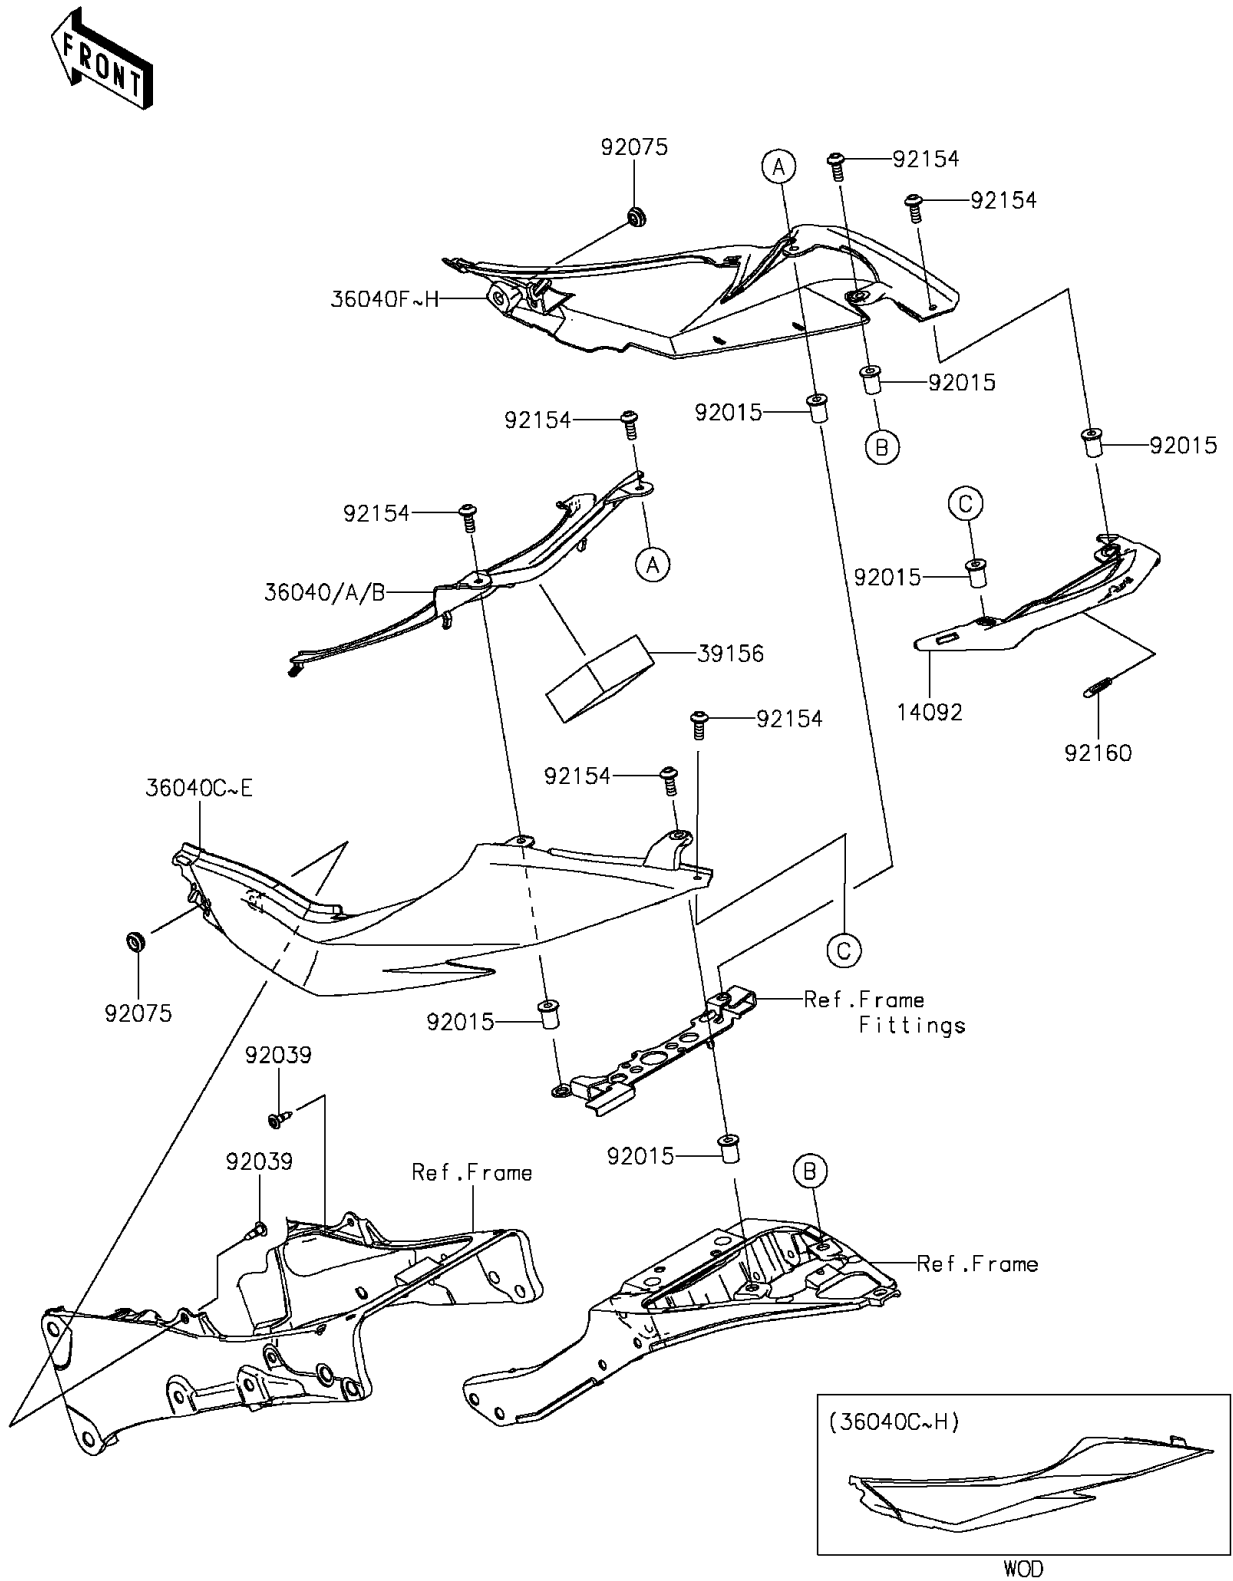

2014 NINJA® ZX™-6R

PARTS DIAGRAM

Side Covers

F2611

2014 NINJA® ZX™-6R

PARTS LIST

Side Covers

ITEM NAME	PART NUMBER	QUANTITY
COVER,RR (Ref # 14092)	14092-0989	1
COVER-TAIL,CNT,F.EBONY (Ref # 36040A)	36040-0093-45L	1
COVER-TAIL,CNT,M.S.BLACK (Ref # 36040B)	36040-0093-660	1
COVER-TAIL,LH,F.EBONY (Ref # 36040C)	36040-0133-45L	1
COVER-TAIL,LH,M.S.BLACK (Ref # 36040D)	36040-0133-660	1
COVER-TAIL,RH,F.EBONY (Ref # 36040F)	36040-0134-45L	1
COVER-TAIL,RH,M.S.BLACK (Ref # 36040G)	36040-0134-660	1
PAD,CNT COVER (Ref # 39156)	39156-0529	1
NUT,WELL,5MM (Ref # 92015)	92015-1757	6
RIVET (Ref # 92039)	92039-0068	2
DAMPER (Ref # 92075)	92075-1011	2
BOLT,SOCKET,5X16 (Ref # 92154)	92154-0209	6
DAMPER (Ref # 92160)	92160-1190	1