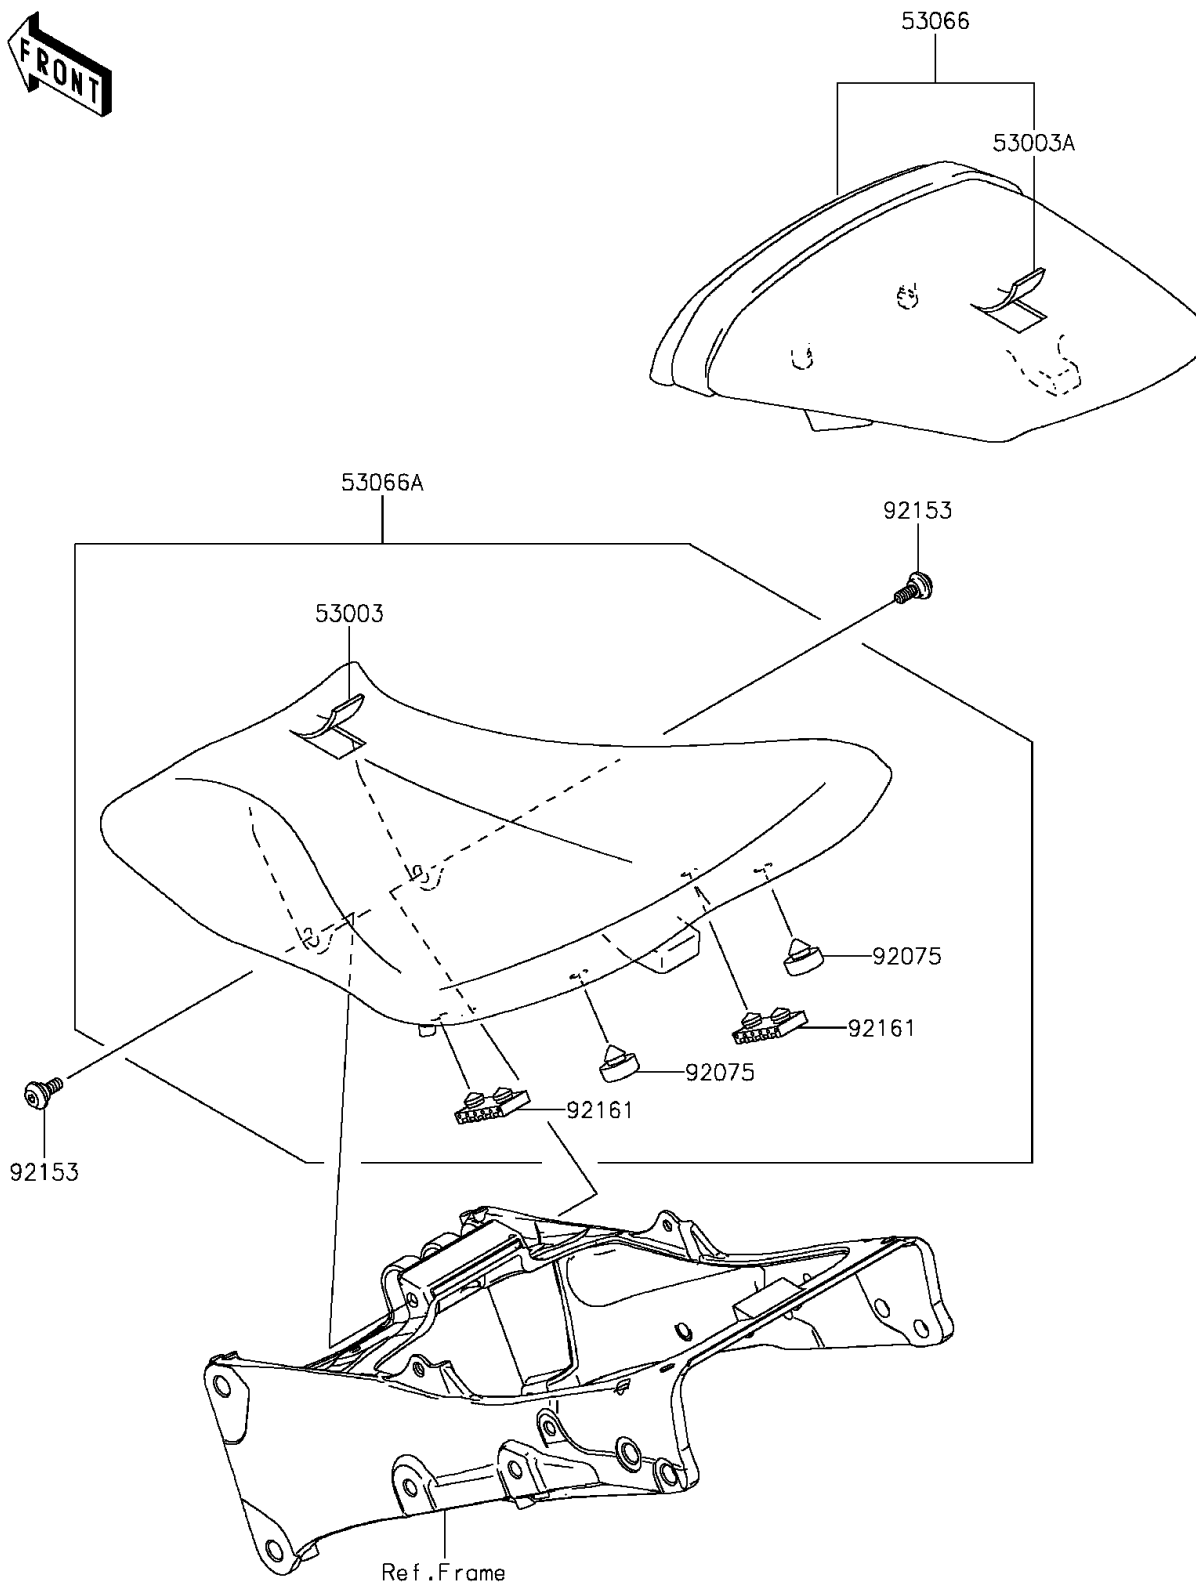

## PARTS DIAGRAM

### Seat

F2510

## PARTS LIST

### Seat

ITEM NAME	PART NUMBER	QUANTITY
LEATHER,FRONT SEAT,BLACK (Ref # 53003)	53003-0120-MA	1
LEATHER,REAR SEAT,BLACK (Ref # 53003A)	53003-0121-MA	1
SEAT,RR,LEATHER BLK+BAND BLK (Ref # 53066)	53066-0189-12Y	1
SEAT-ASSY,FR,BLACK (Ref # 53066A)	53066-0246-MA	1
DAMPER (Ref # 92075)	92075-1927	2
BOLT,SOCKET,6MM (Ref # 92153)	92153-0489	2
DAMPER,SEAT (Ref # 92161)	92161-1489	2