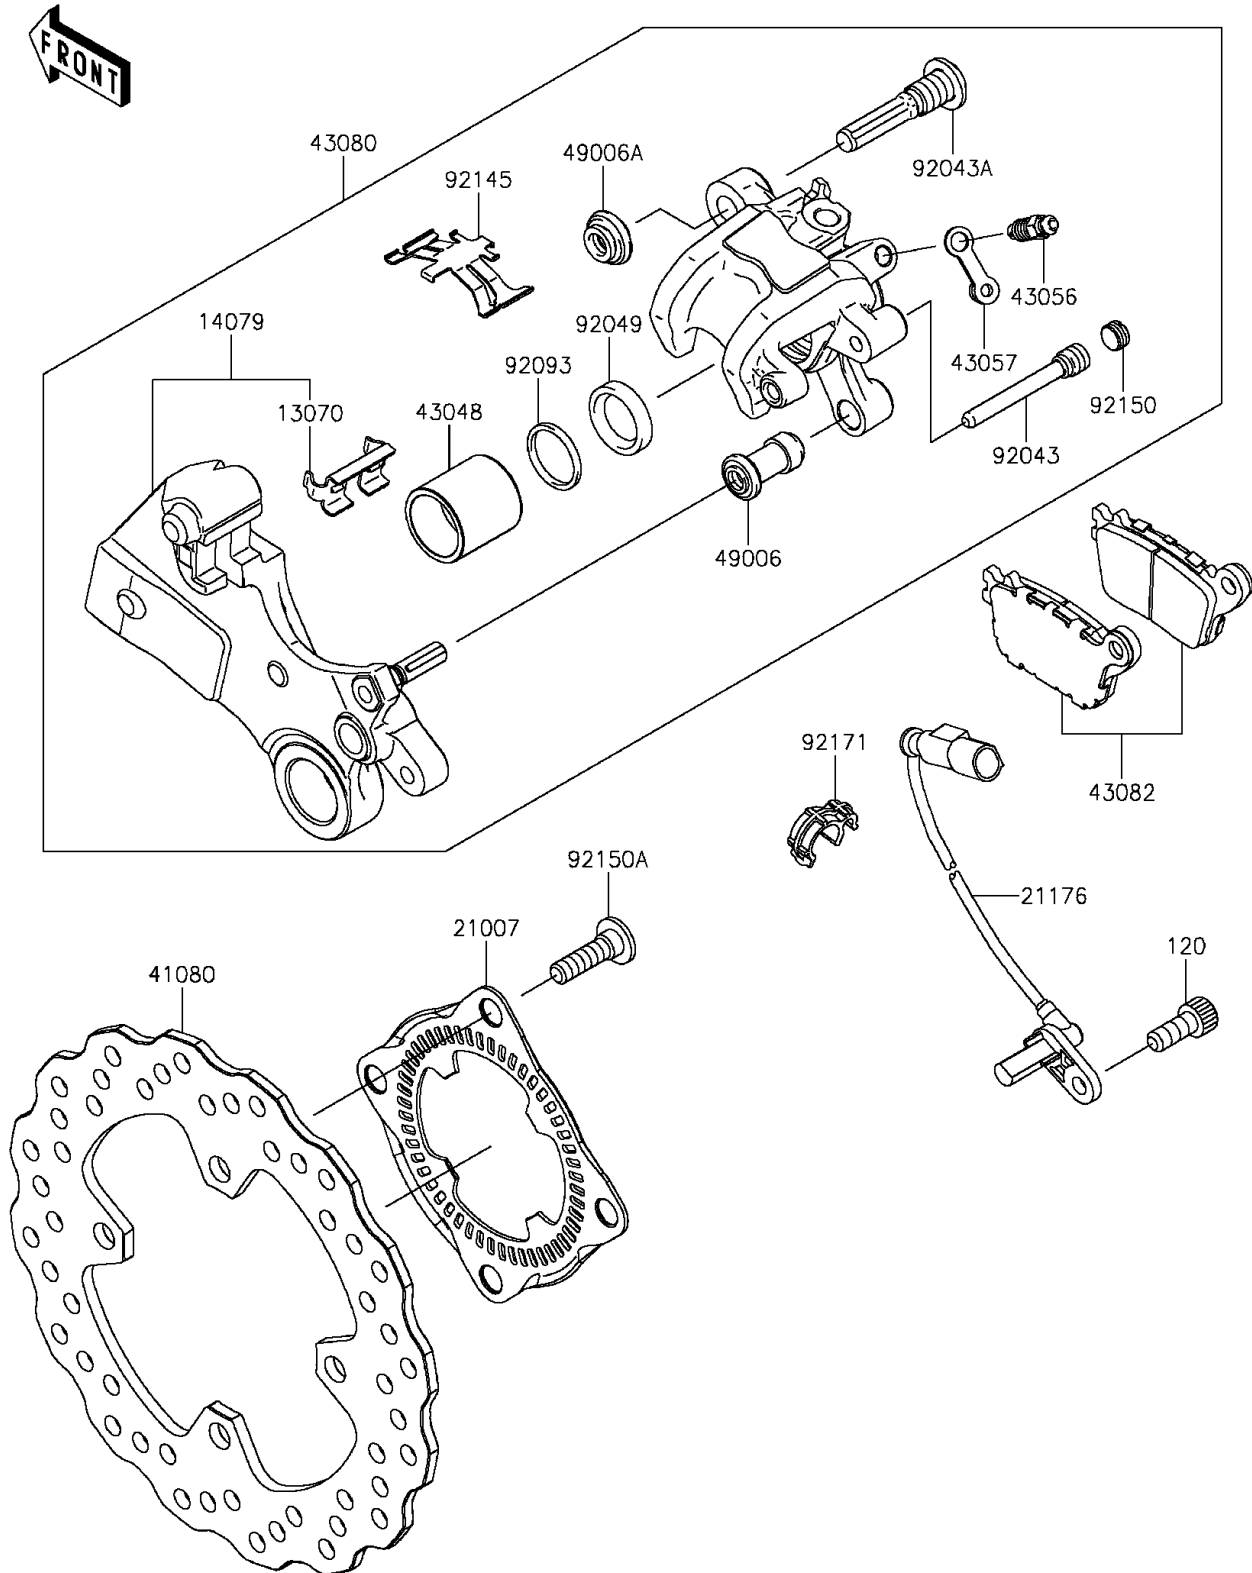

2015 NINJA® ZX™-6R

PARTS DIAGRAM

Rear Brake

F2294

2015 NINJA[®] ZX[™]-6R

PARTS LIST

Rear Brake

ITEM NAME

PART NUMBER

QUANTITY
