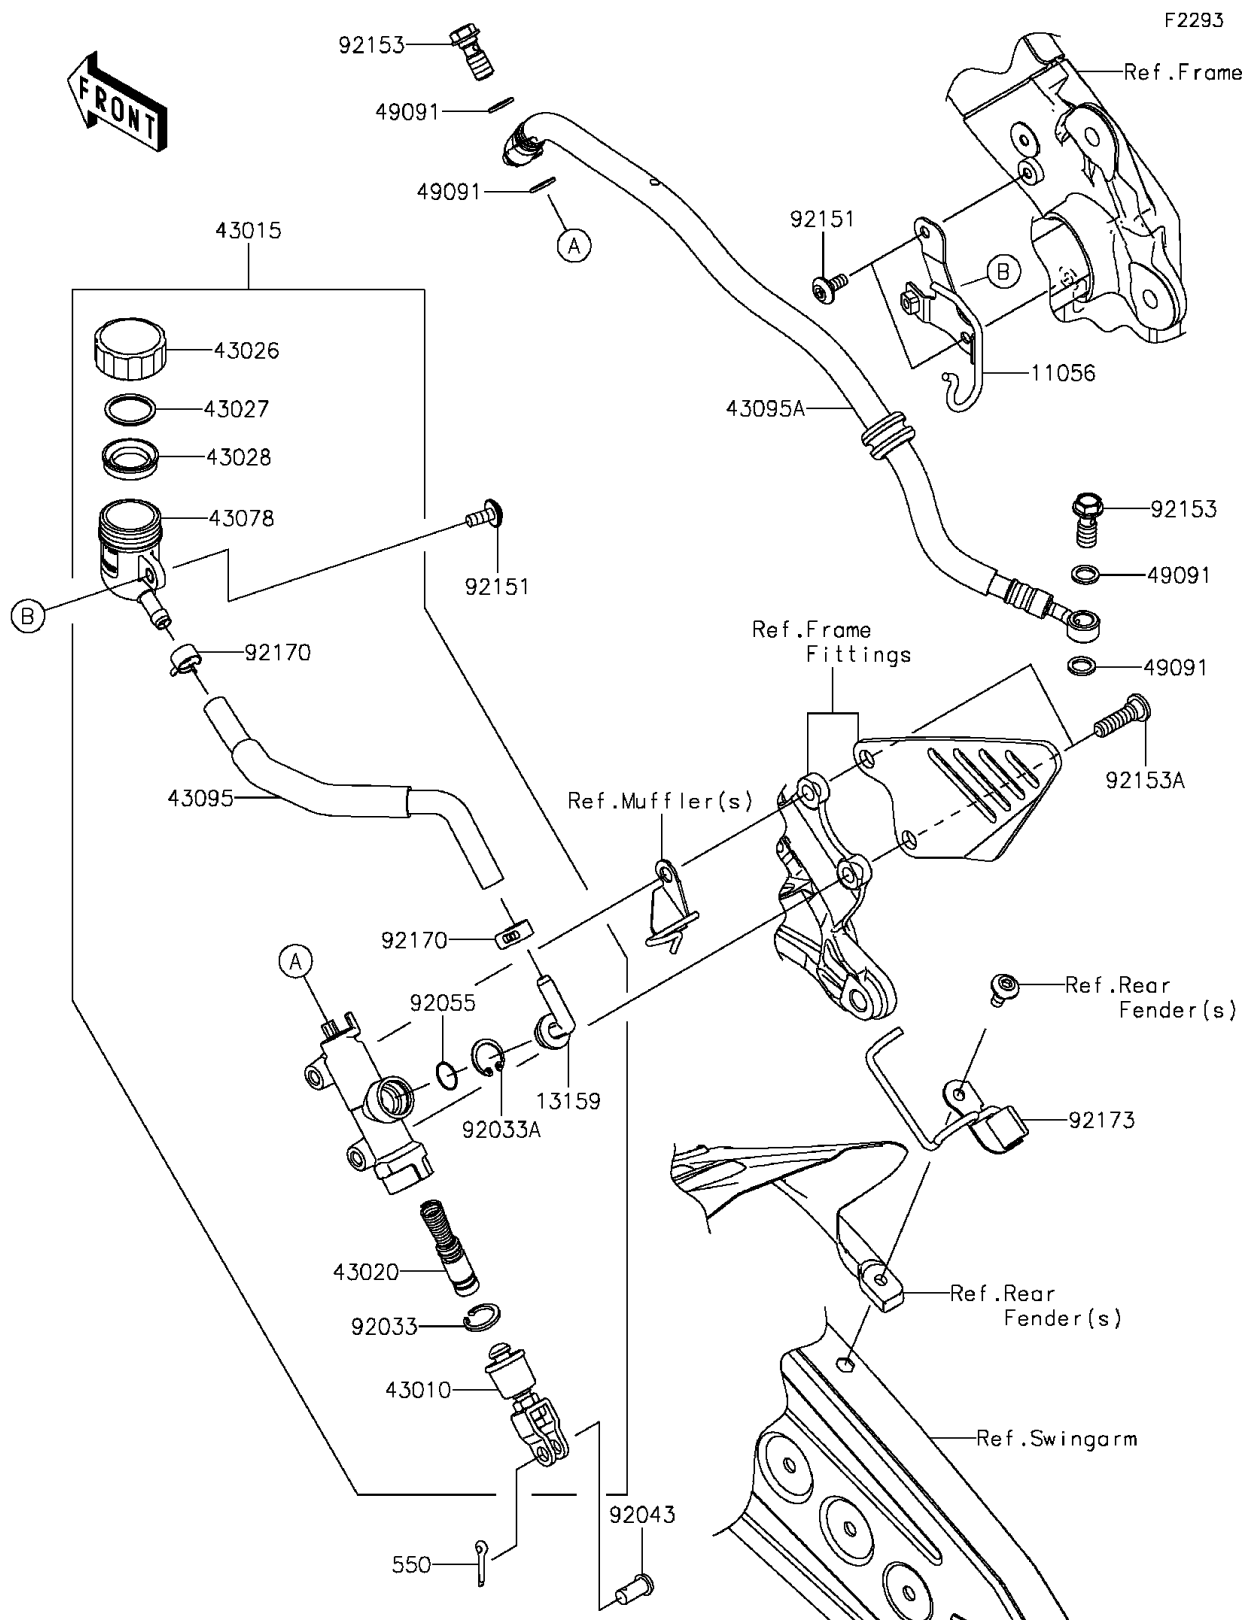

# 2014 NINJA<sup>®</sup> ZX<sup>™</sup>-6R

## PARTS DIAGRAM Rear Master Cylinder

## PARTS LIST

### Rear Master Cylinder

**ITEM NAME**

**PART NUMBER**

**QUANTITY**

---