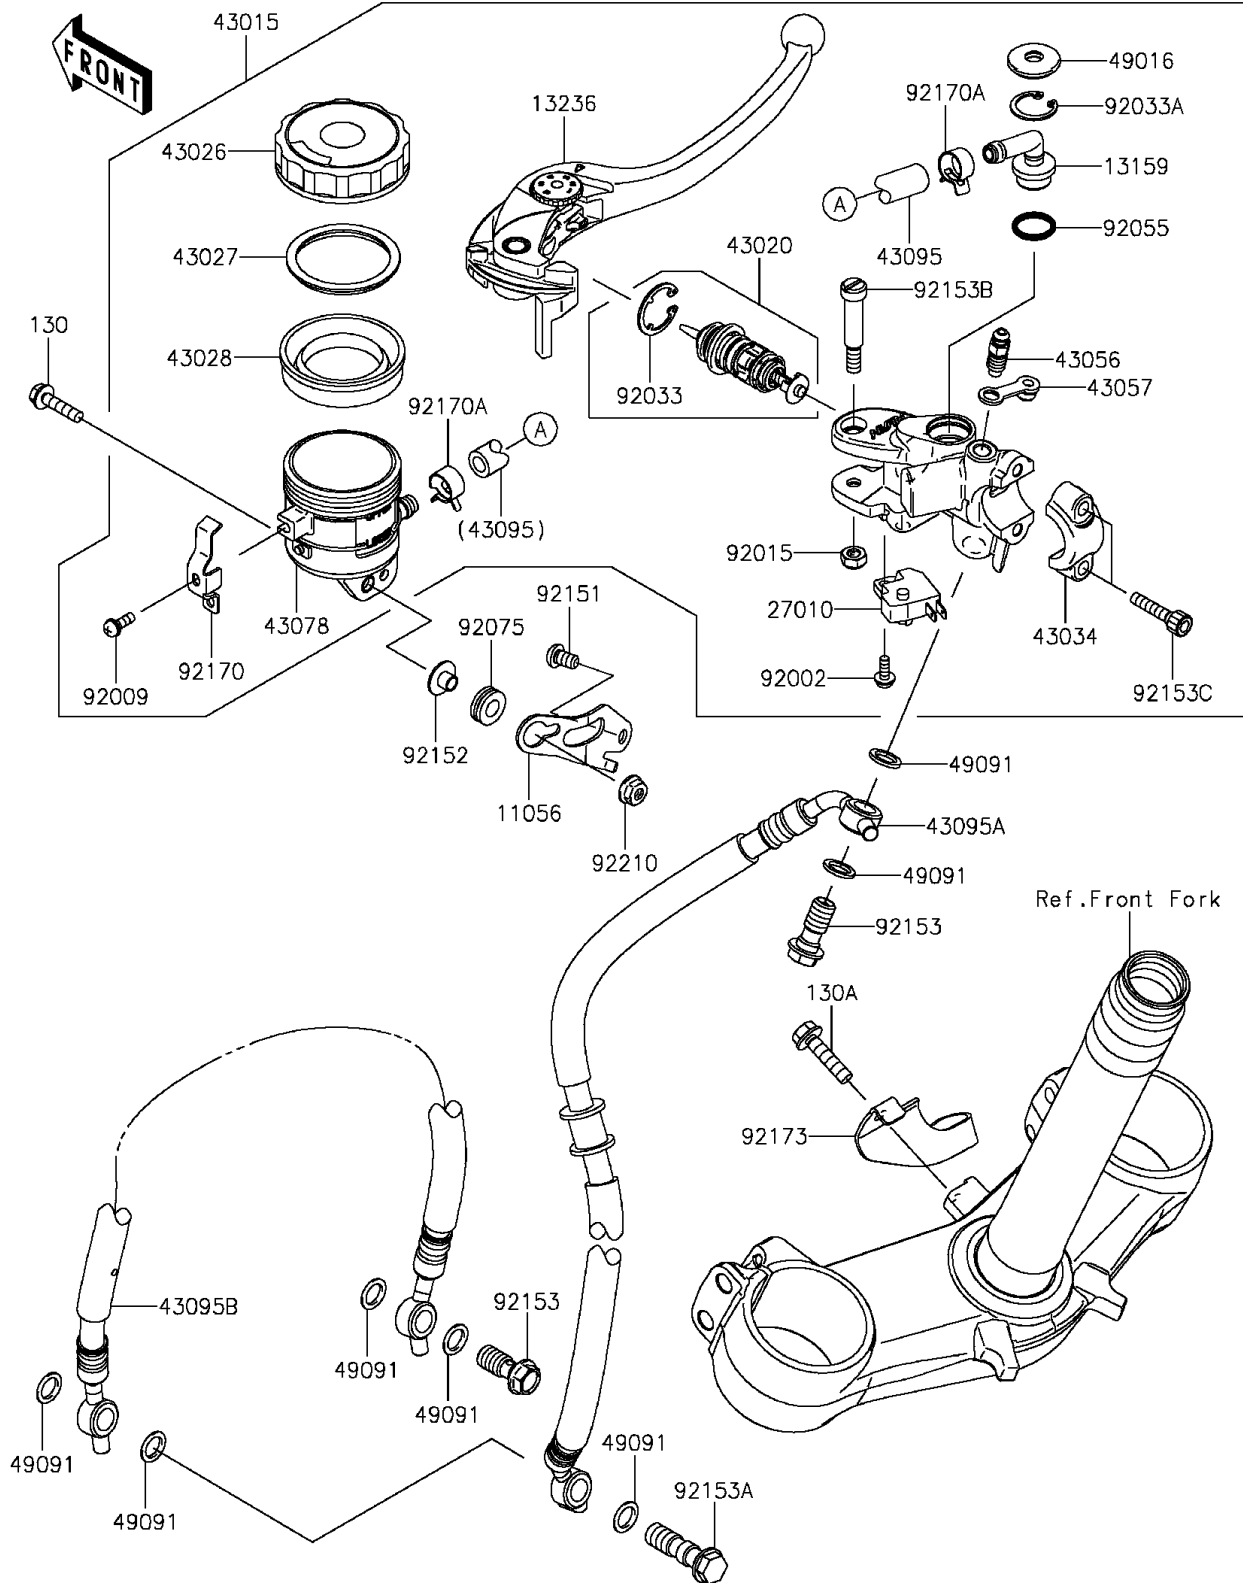

2015 NINJA[®] ZX[™]-6R

PARTS DIAGRAM Front Master Cylinder

F2291

2015 NINJA® ZX™ -6R

PARTS LIST

Front Master Cylinder

ITEM NAME

PART NUMBER

QUANTITY
