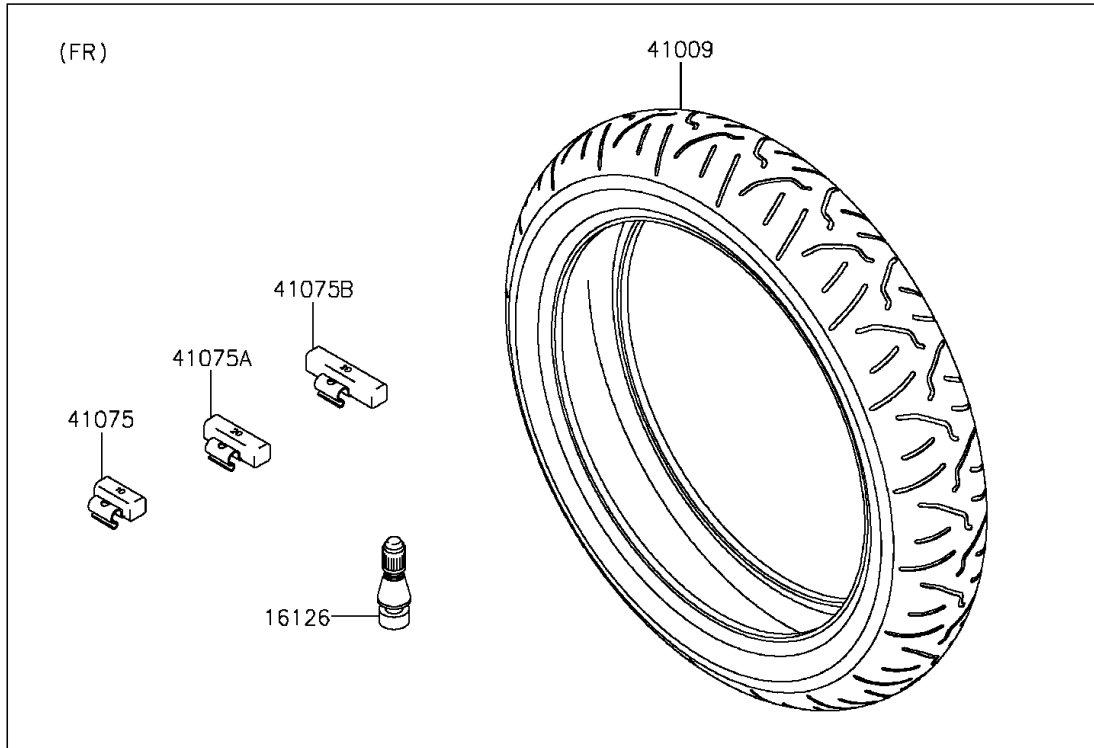

2014 NINJA[®] ZX[™]-6R

PARTS DIAGRAM

Tires

F2210

2014 NINJA® ZX™-6R

PARTS LIST

Tires

ITEM NAME	PART NUMBER	QUANTITY
VALVE,TIRE (Ref # 16126)	16126-1140	2
TIRE,FR,120/70ZR17(58W),S20F (Ref # 41009)	41009-0529	1
TIRE,RR,180/55ZR17(73W),S20R (Ref # 41009A)	41009-0530	1
BALANCER-WHEEL,10G,SILVER (Ref # 41075)	41075-0007	AR
BALANCER-WHEEL,20G,SILVER (Ref # 41075A)	41075-0008	AR
BALANCER-WHEEL,30G,SILVER (Ref # 41075B)	41075-0009	AR