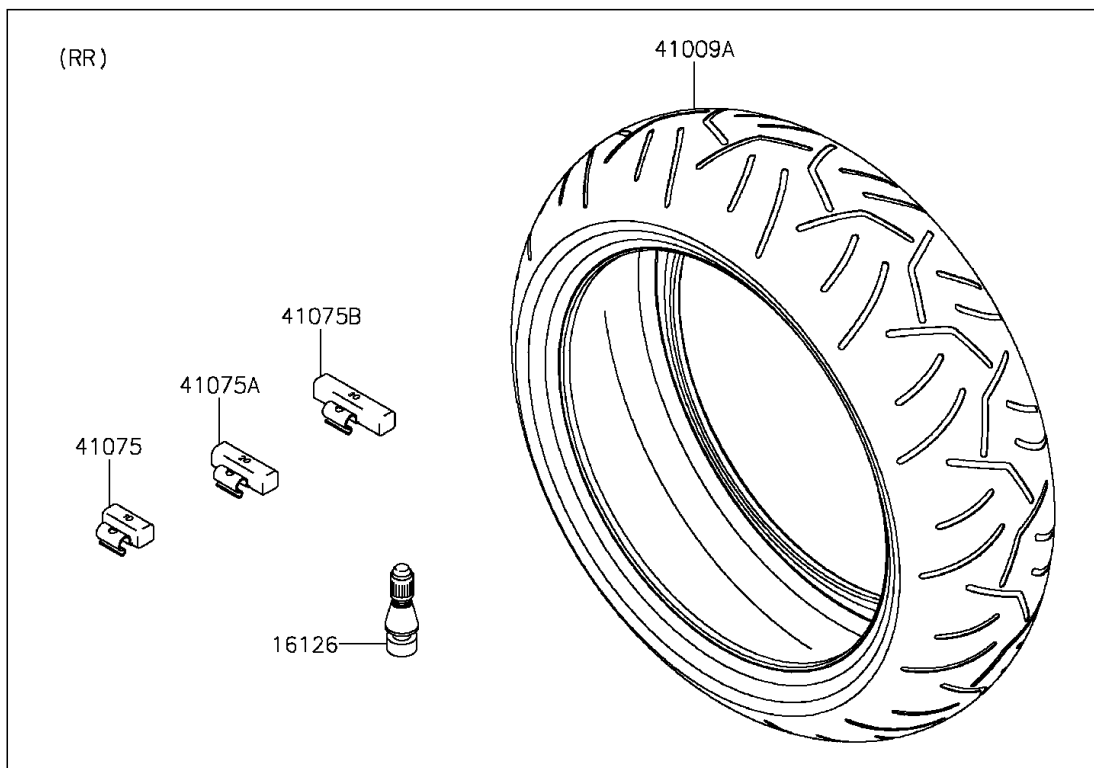

2014 NINJA[®] ZX[™]-6R

PARTS DIAGRAM

Tires

F2210

2014 NINJA® ZX™-6R

PARTS LIST

Tires

ITEM NAME	PART NUMBER	QUANTITY
VALVE,TIRE (Ref # 16126)	16126-1140	2
TIRE,FR,120/70ZR17(58W),S20F (Ref # 41009)	41009-0529	1
TIRE,RR,180/55ZR17(73W),S20R (Ref # 41009A)	41009-0530	1
BALANCER-WHEEL,10G,SILVER (Ref # 41075)	41075-0007	AR
BALANCER-WHEEL,20G,SILVER (Ref # 41075A)	41075-0008	AR
BALANCER-WHEEL,30G,SILVER (Ref # 41075B)	41075-0009	AR