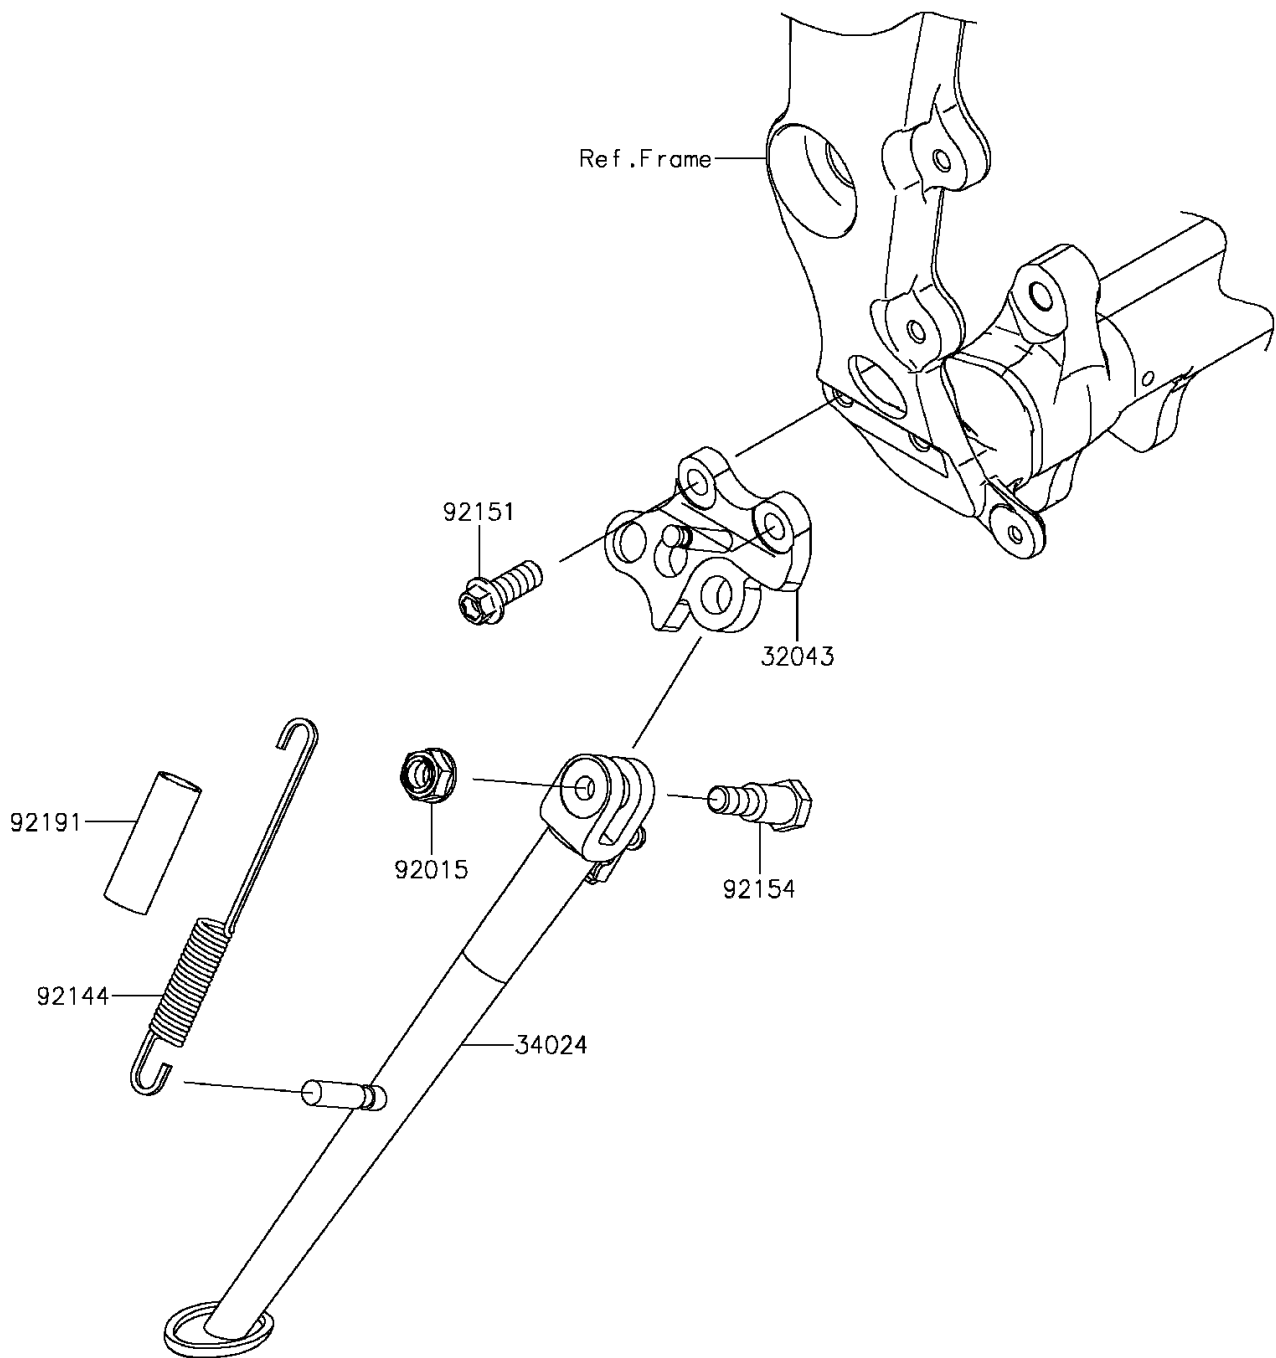

## PARTS DIAGRAM

Stand(s)

F2190

## PARTS LIST

### Stand(s)

ITEM NAME	PART NUMBER	QUANTITY
BRACKET-STAND,F.S.BLACK (Ref # 32043)	32043-0576-18R	1
STAND-SIDE (Ref # 34024)	34024-0115	1
NUT,LOCK,FLANGED,10MM (Ref # 92015)	92015-1717	1
SPRING,SIDE STAND (Ref # 92144)	92144-1818	1
BOLT,FLANGED,10X25 (Ref # 92151)	92151-1802	2
BOLT,10X39 (Ref # 92154)	92154-0971	1
TUBE,13X16X60 (Ref # 92191)	92191-1001	1