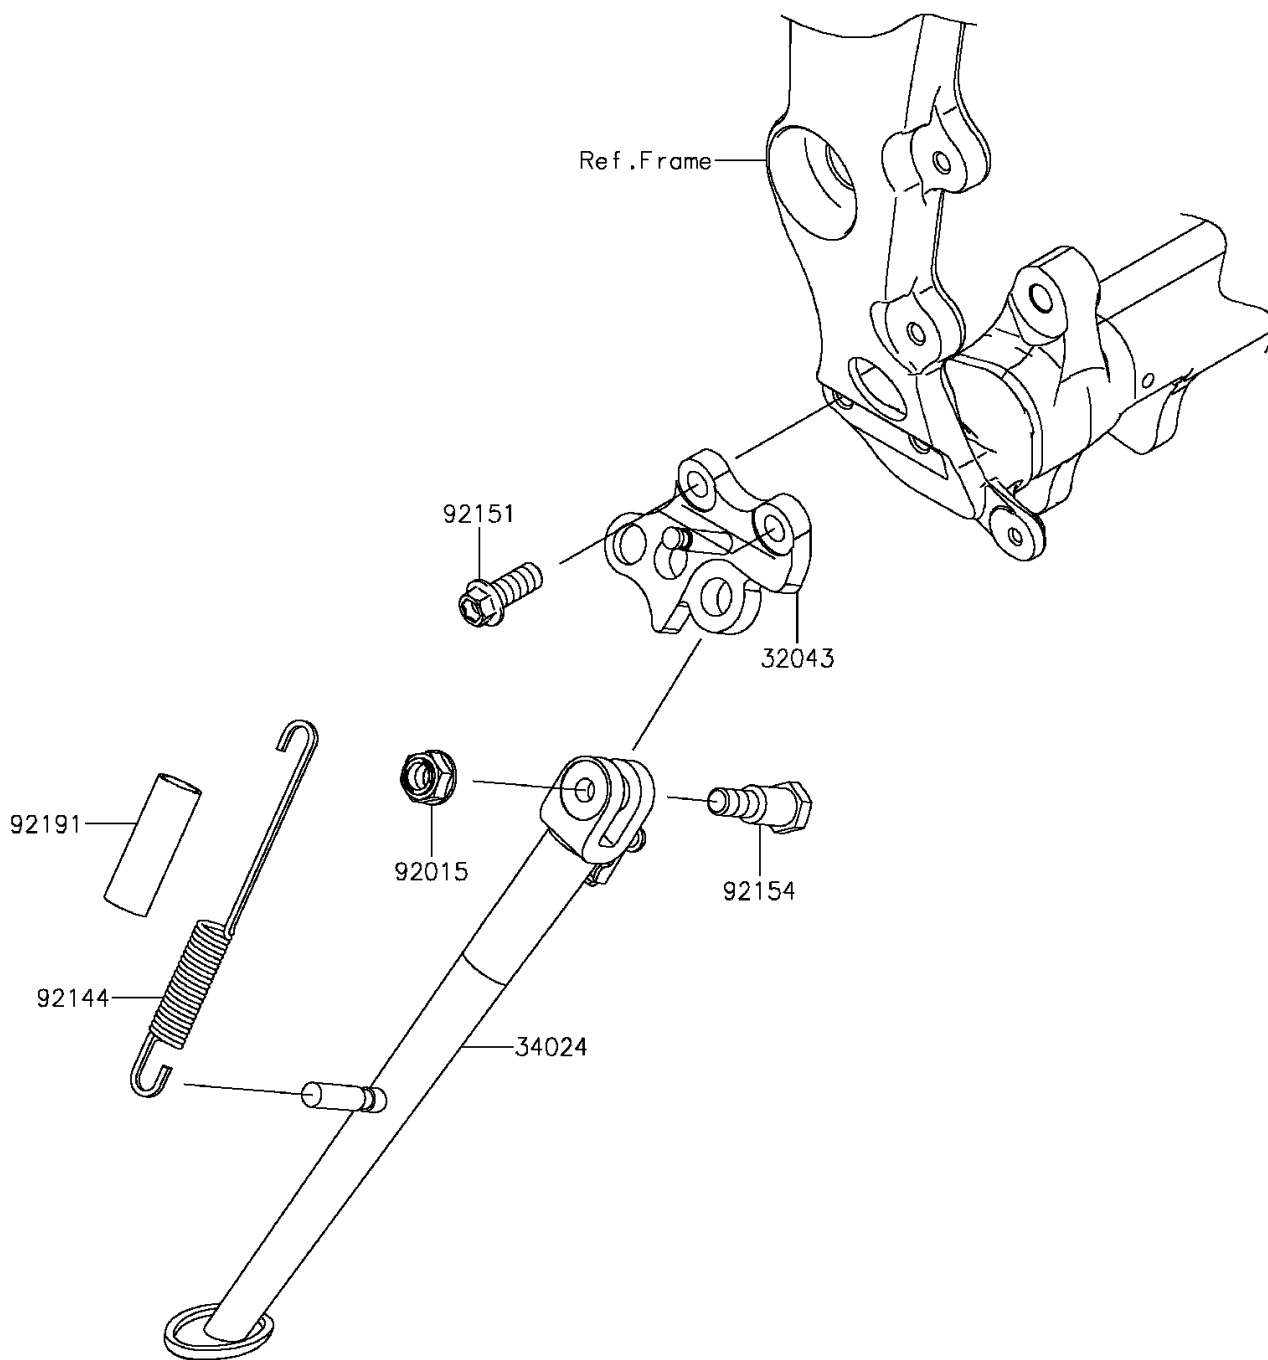

2015 NINJA[®] ZX[™]-6R

PARTS DIAGRAM

Stand(s)

F2190

2015 NINJA[®] ZX[™]-6R

PARTS LIST

Stand(s)

Kawasaki
Let the Good Times Roll[®]

ITEM NAME

PART NUMBER

QUANTITY
