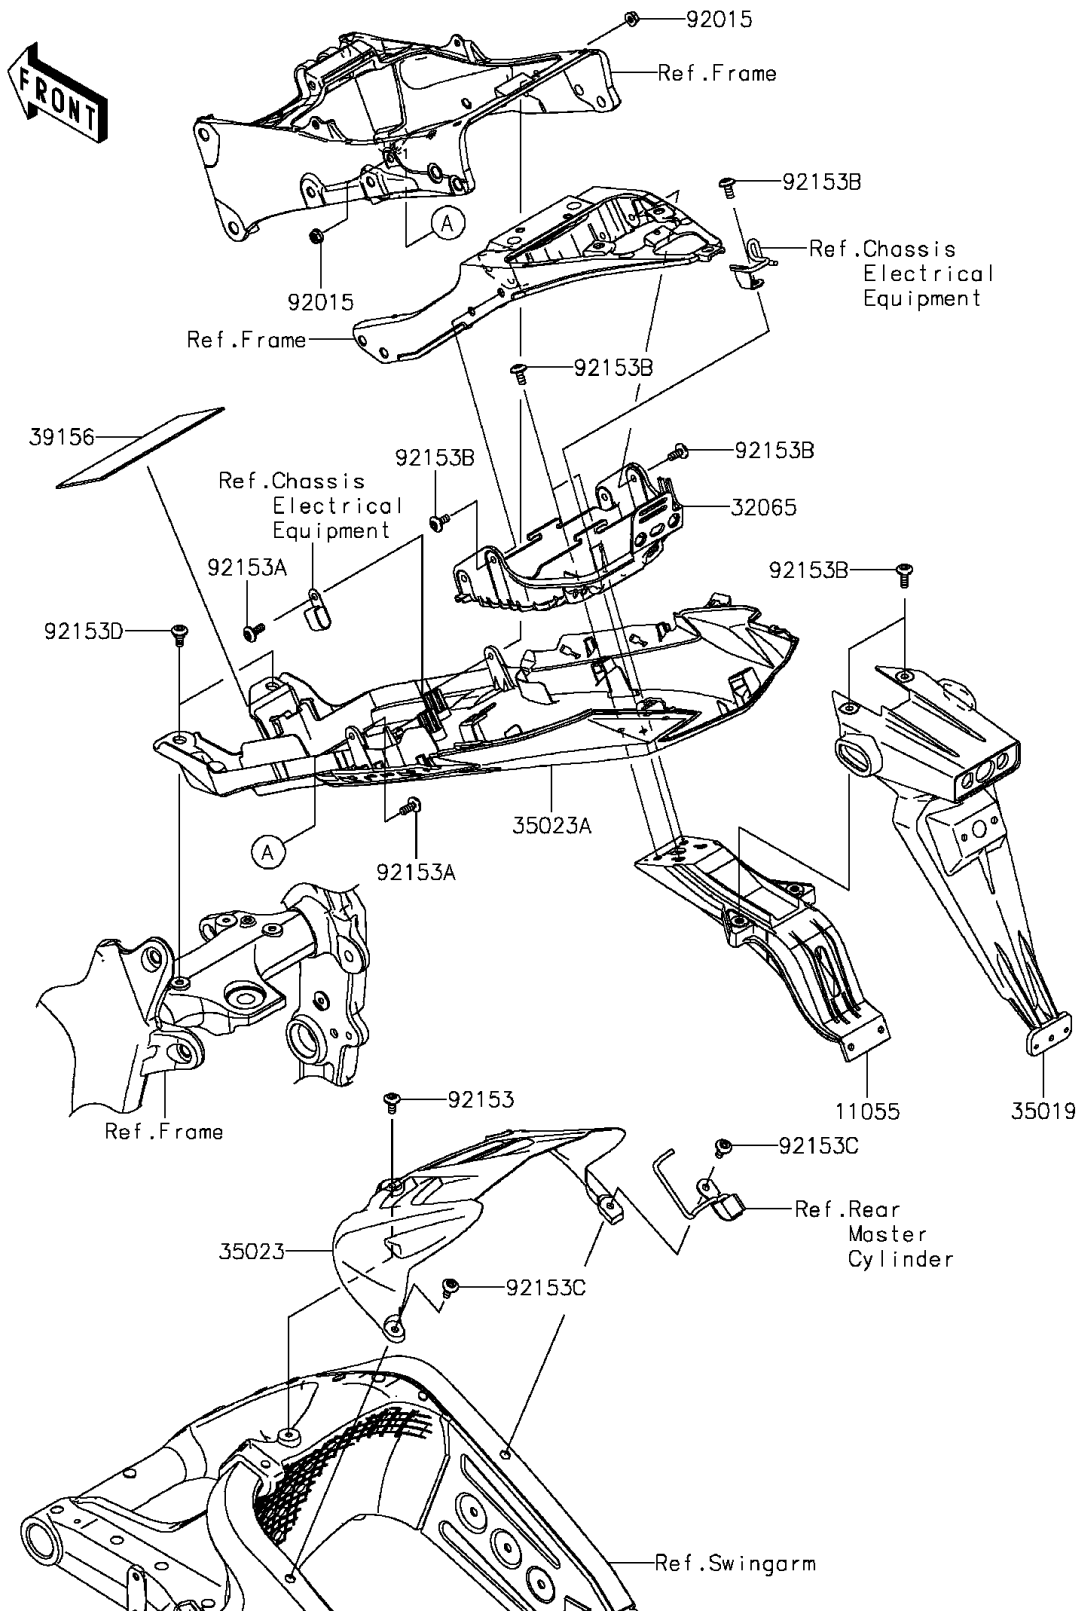

2015 NINJA[®] ZX[™]-6R

PARTS DIAGRAM

Rear Fender(s)

F2172

2015 NINJA® ZX™ -6R

PARTS LIST

Rear Fender(s)

ITEM NAME

PART NUMBER

QUANTITY
