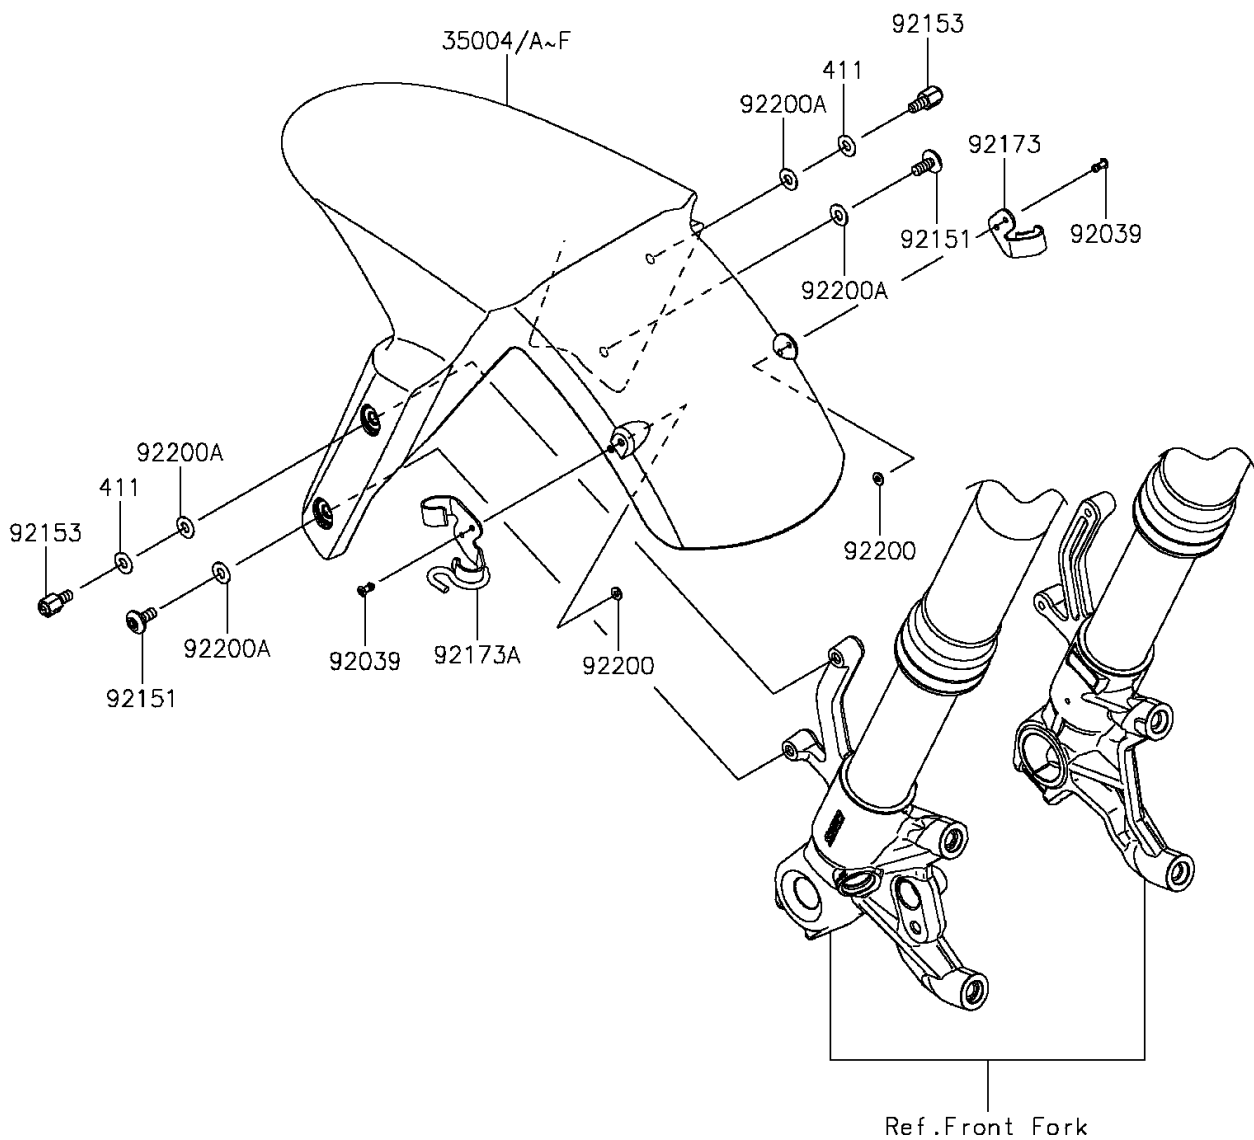

2015 Ninja® ZX™ -6R 30th Anniversary

PARTS DIAGRAM

Front Fender(s)

F2171

2015 Ninja® ZX™ -6R 30th Anniversary

Kawasaki
Let the Good Times Roll®

PARTS LIST

Front Fender(s)

ITEM NAME	PART NUMBER	QUANTITY
FENDER-FRONT,C.B.ORANGE (Ref # 35004)	35004-0310-17L	1
FENDER-FRONT,F.EBONY (Ref # 35004B)	35004-0310-45L	1
FENDER-FRONT,P.F.C.WHITE (Ref # 35004C)	35004-0310-46K	1
FENDER-FRONT,L.GREEN (Ref # 35004F)	35004-0310-777	1
RIVET (Ref # 92039)	92039-1231	4
BOLT,SOCKET,6X14 (Ref # 92151)	92151-1654	2
BOLT,6MM (Ref # 92153)	92153-0335	2
CLAMP,FR FENDER,RH (Ref # 92173)	92173-0984	1
CLAMP,FR FENDER,LH (Ref # 92173A)	92173-1065	1
WASHER,3.5X8X1 (Ref # 92200)	92200-1251	4
WASHER,6.5X14X1 (Ref # 92200A)	92200-1388	4
WASHER-PLAIN,6MM (Ref # 411)	411AB0600	2