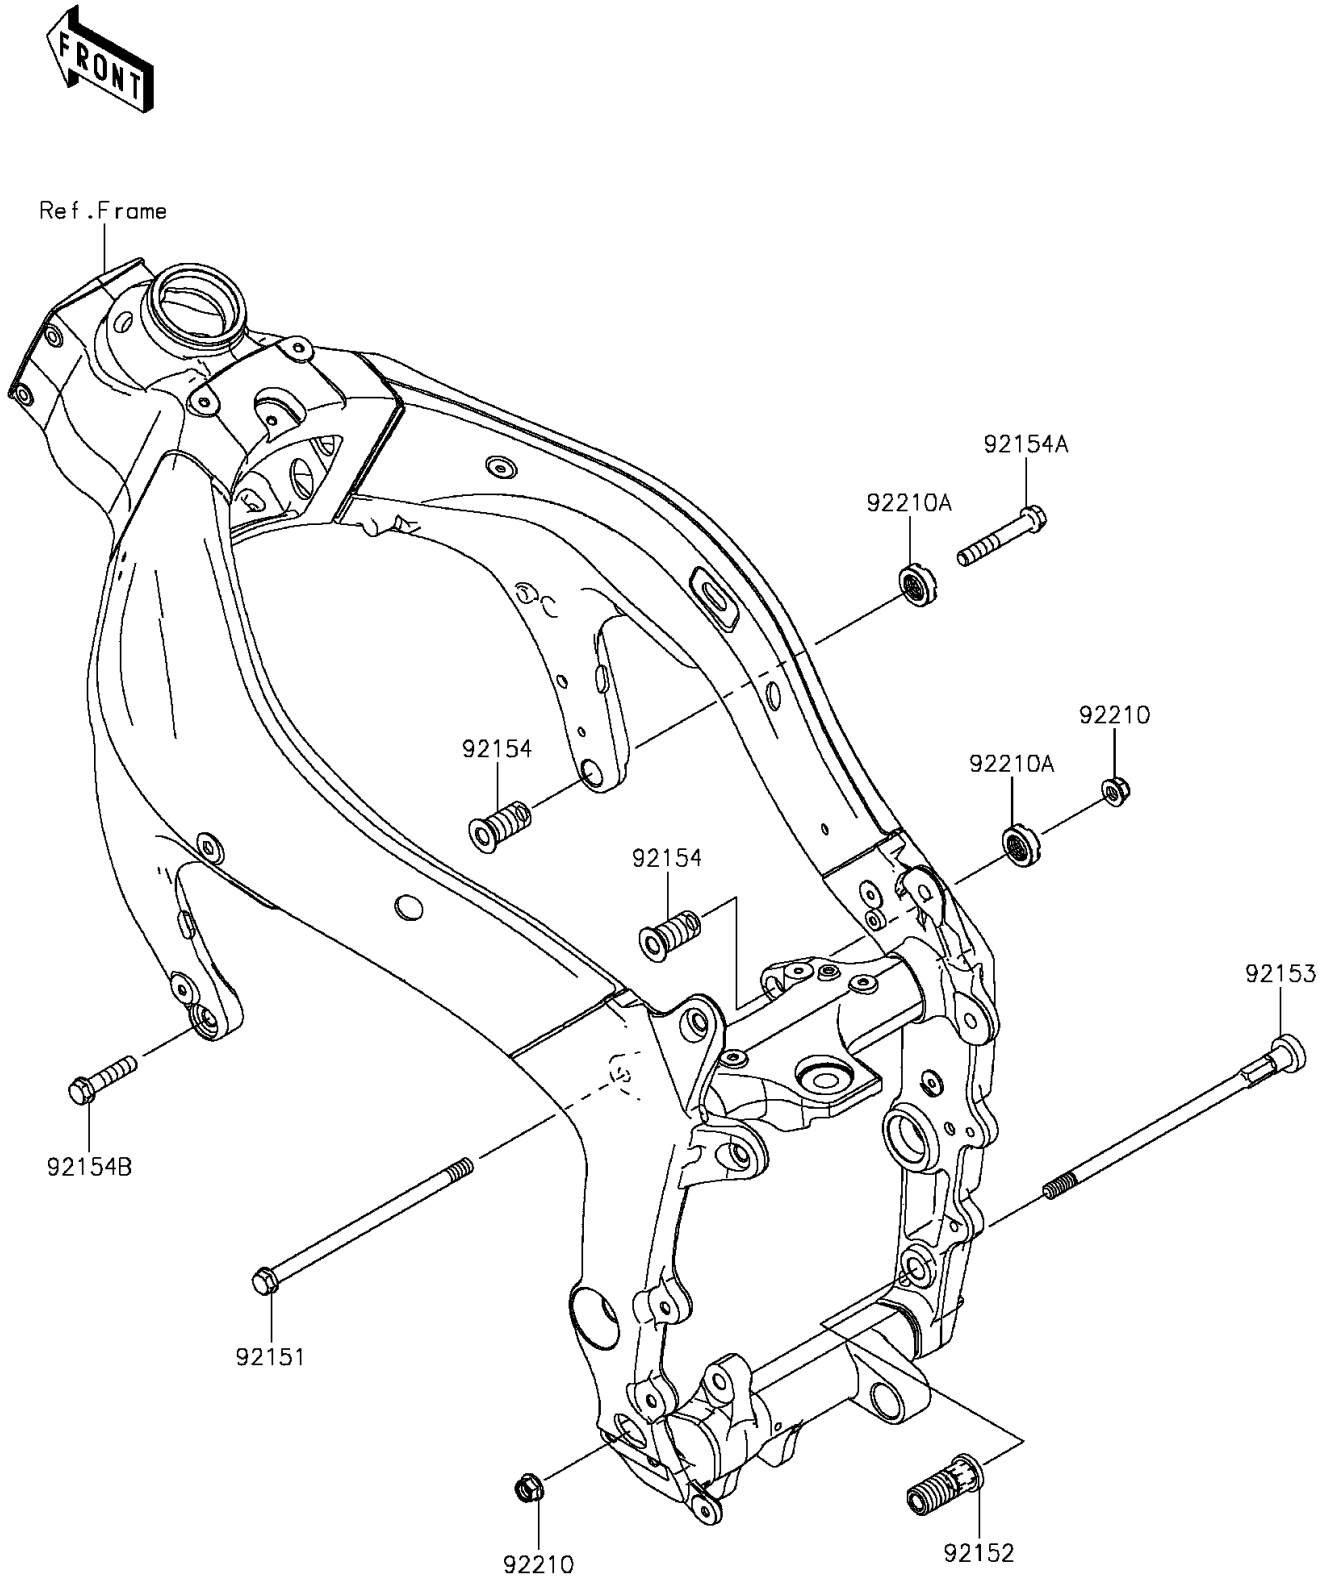

2015 NINJA[®] ZX[™]-6R

PARTS DIAGRAM

Engine Mount

F2122

2015 NINJA® ZX™ -6R

PARTS LIST

Engine Mount

Kawasaki

Let the Good Times Roll®

ITEM NAME

PART NUMBER

QUANTITY
