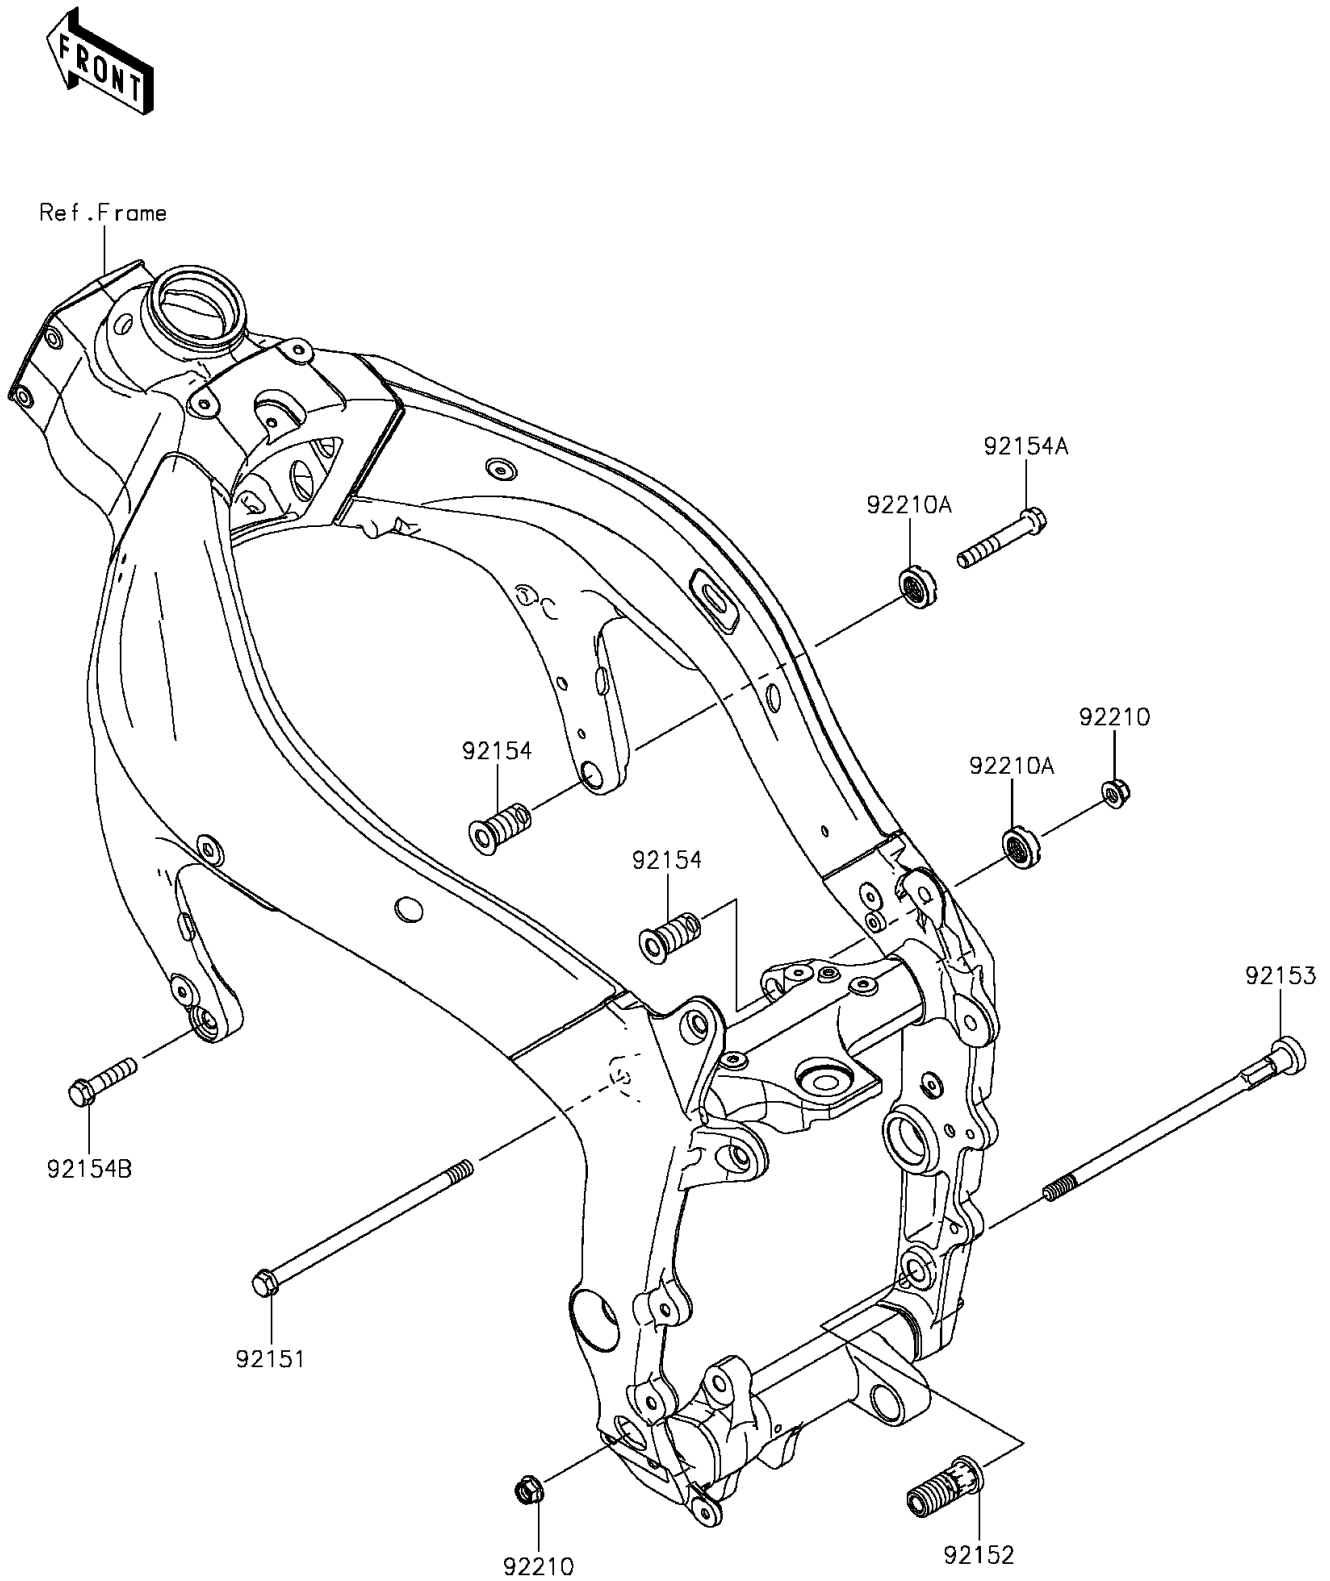

## PARTS DIAGRAM

### Engine Mount

F2122

## PARTS LIST

### Engine Mount

ITEM NAME	PART NUMBER	QUANTITY
BOLT,FLANGED,10X190 (Ref # 92151)	92151-1915	1
COLLAR,ENGINE MOUNT (Ref # 92152)	92152-0076	1
BOLT,SOCKET,10X227 (Ref # 92153)	92153-1328	1
BOLT,ENGINE MOUNT,18MM (Ref # 92154)	92154-0249	2
BOLT,FLANGED,10X65 (Ref # 92154A)	92154-0312	1
BOLT,FLANGED,10X40 (Ref # 92154B)	92154-0313	1
NUT,LOCK,FLANGED,10MM (Ref # 92210)	92210-1139	2
NUT,18MM (Ref # 92210A)	92210-1203	2