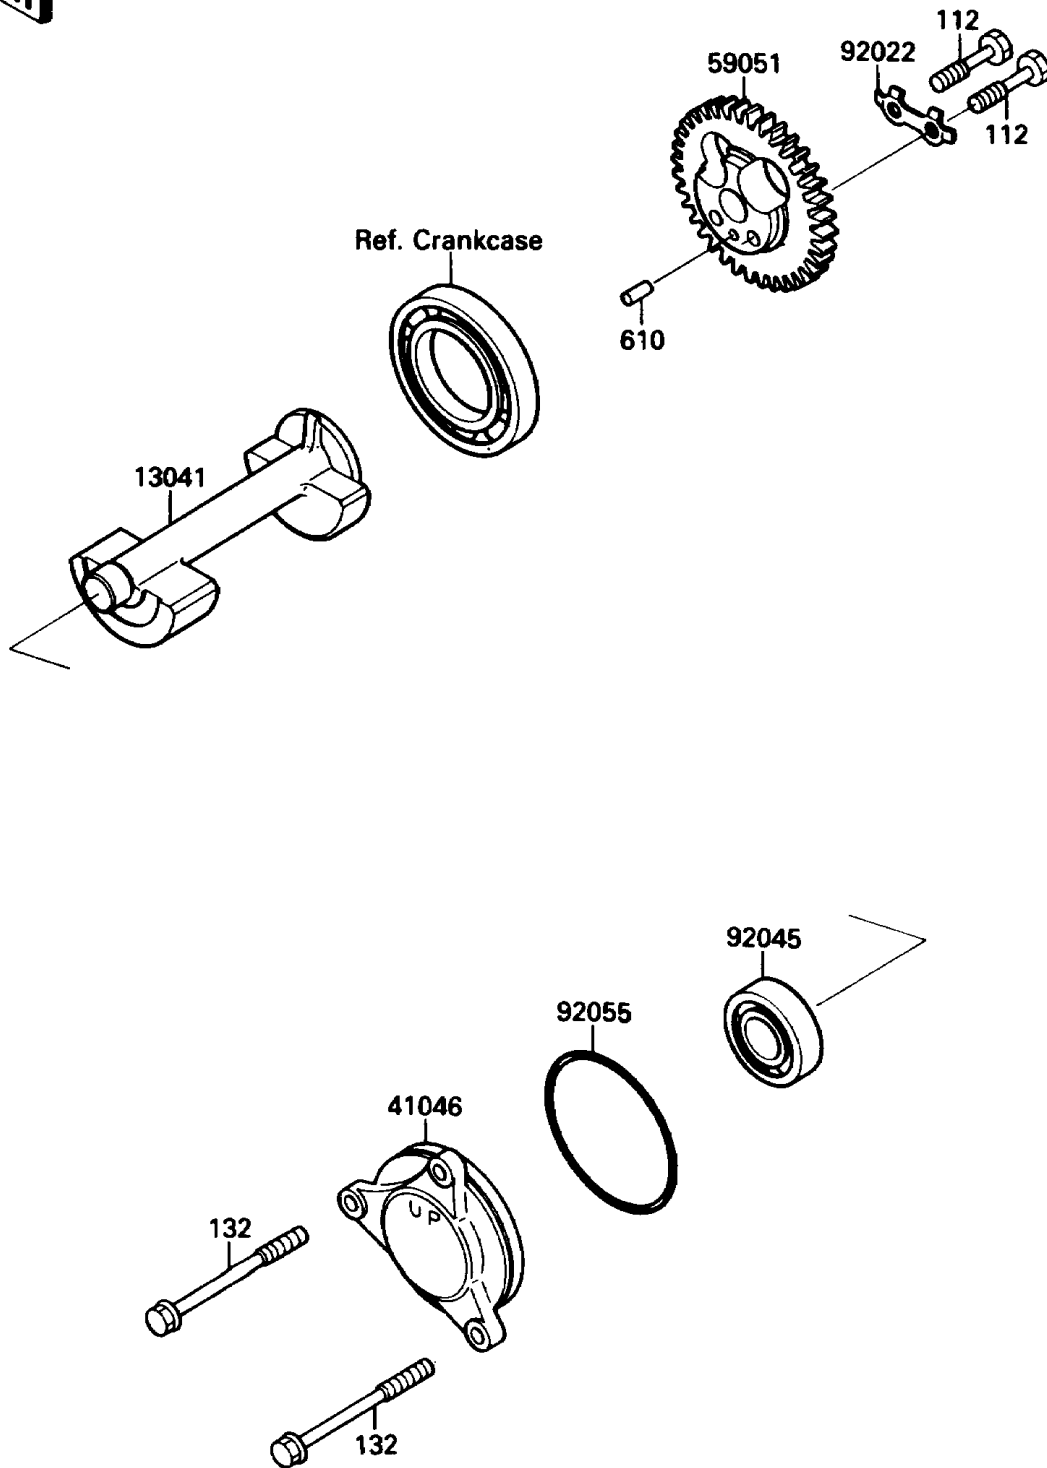

1987 Tecate 4

PARTS DIAGRAM

Balancer

E1323-0010

1987 Tecate 4

PARTS LIST

Balancer

ITEM NAME

PART NUMBER

QUANTITY
