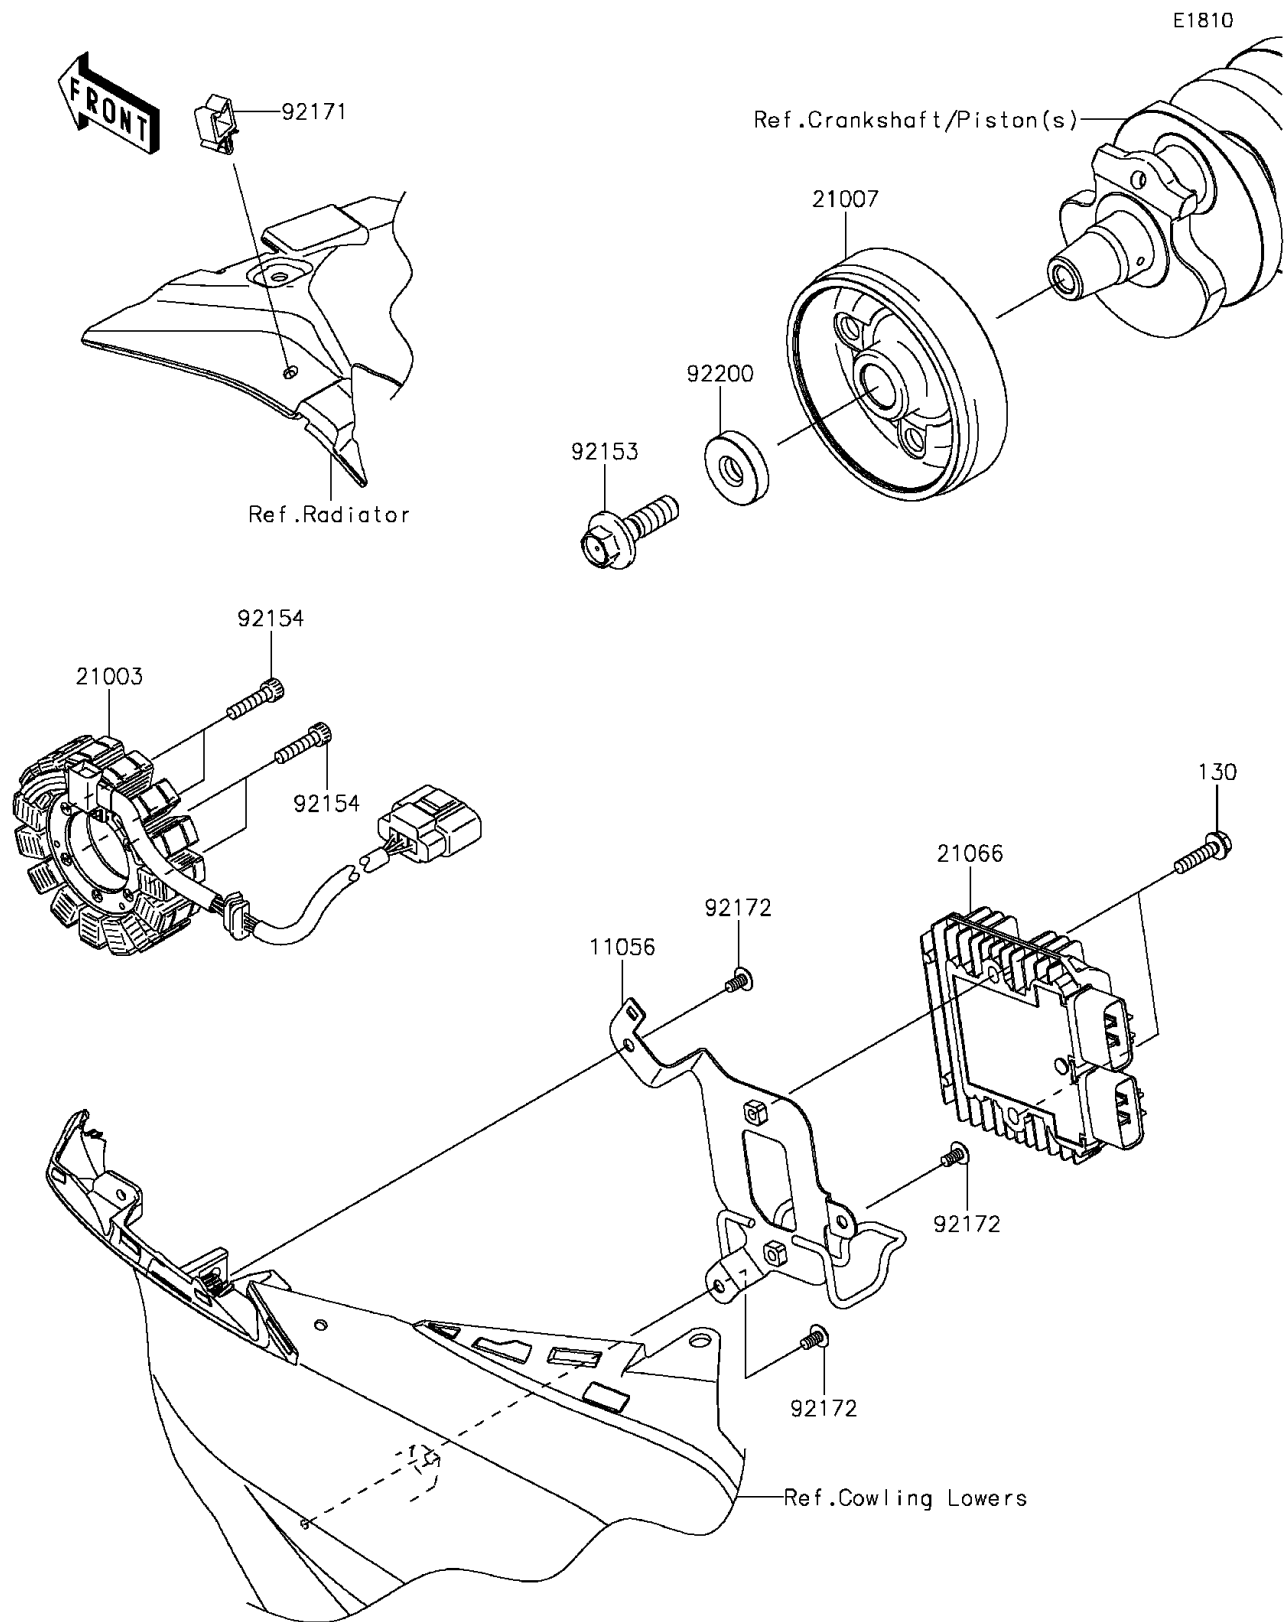

2014 NINJA[®] ZX[™]-6R

PARTS DIAGRAM

Generator

2014 NINJA® ZX™ -6R

PARTS LIST

Generator

ITEM NAME	PART NUMBER	QUANTITY
BRACKET,REGULATOR (Ref # 11056)	11056-2283	1
STATOR (Ref # 21003)	21003-0107	1
ROTOR (Ref # 21007)	21007-0123	1
REGULATOR-VOLTAGE (Ref # 21066)	21066-0716	1
BOLT,12X40 (Ref # 92153)	92153-1855	1
BOLT,SOCKET,6X25 (Ref # 92154)	92154-0477	4
CLAMP (Ref # 92171)	92171-0290	1
SCREW,TAPPING,5X10 (Ref # 92172)	92172-0262	3
WASHER,12X36X8 (Ref # 92200)	92200-1249	1
BOLT-FLANGED,6X25 (Ref # 130)	130BA0625	2