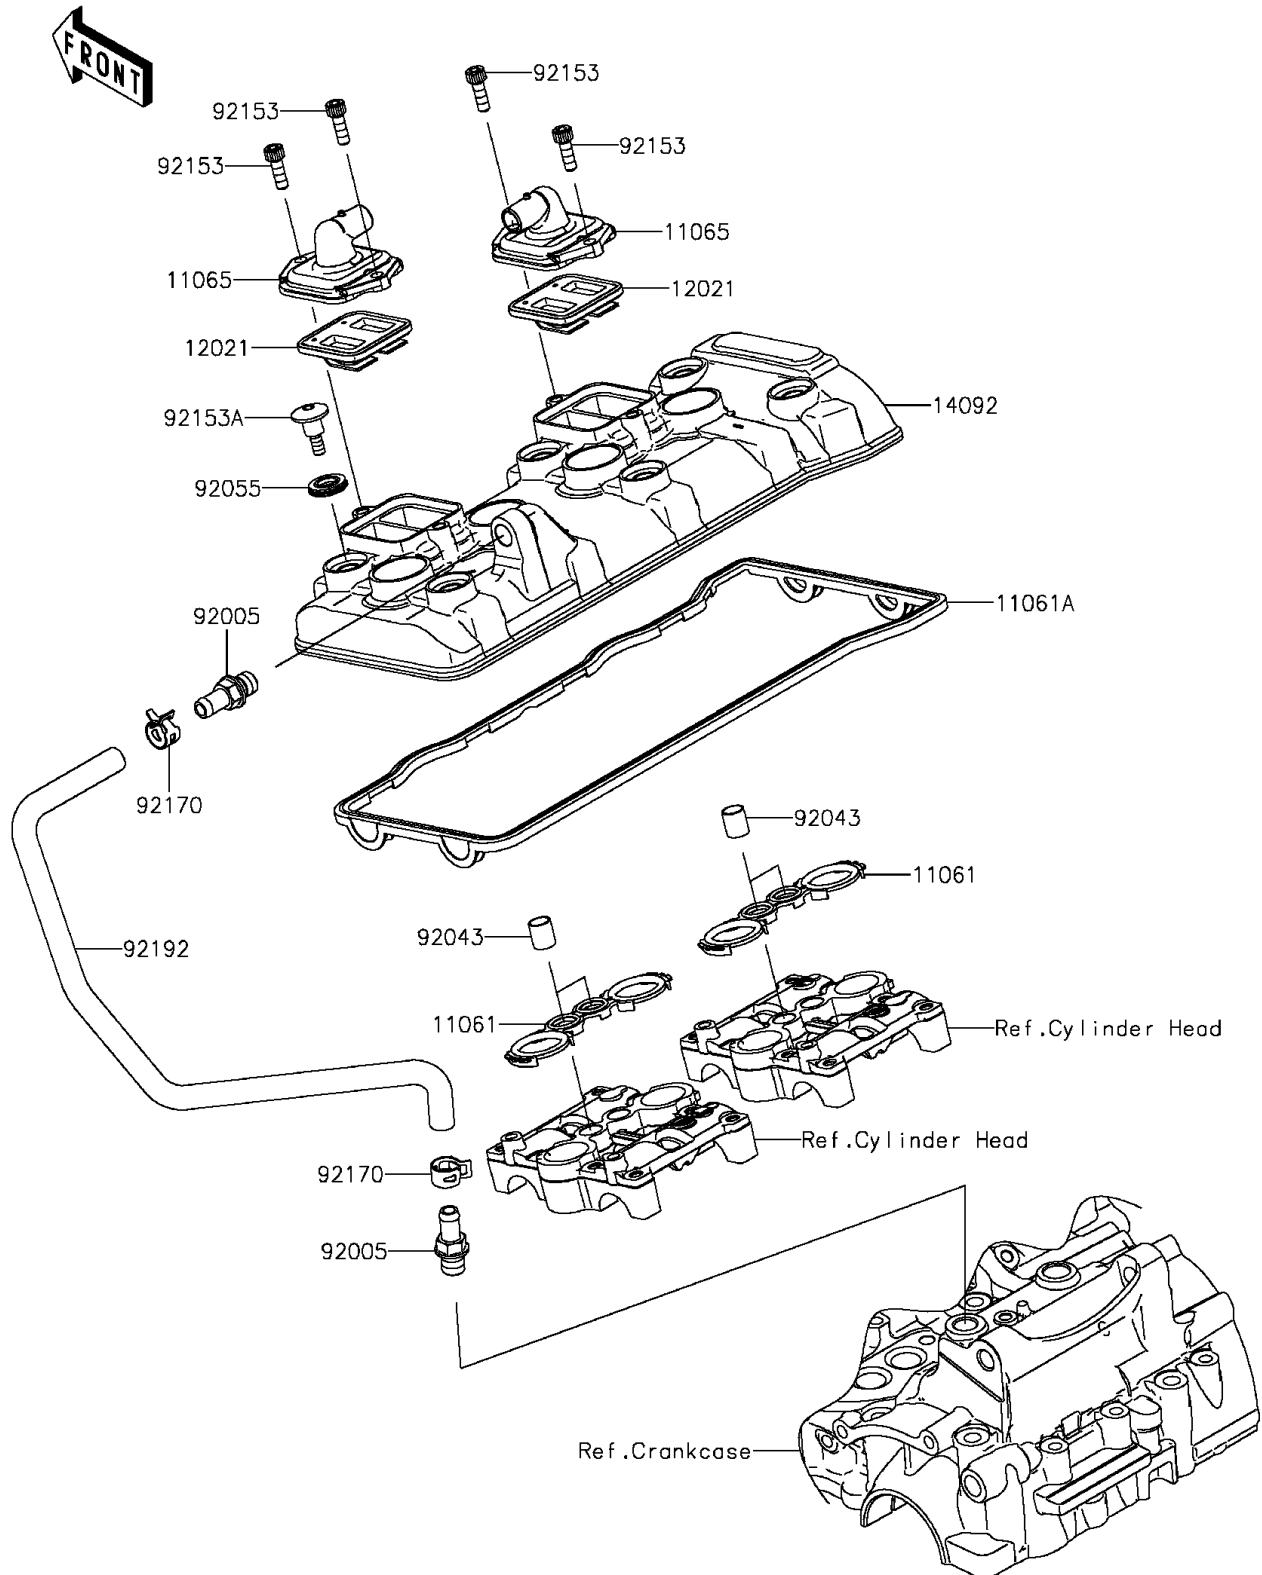

2015 NINJA[®] ZX[™]-6R

PARTS DIAGRAM Cylinder Head Cover

E1112

2015 NINJA® ZX™ -6R

PARTS LIST

Cylinder Head Cover

ITEM NAME

PART NUMBER

QUANTITY
