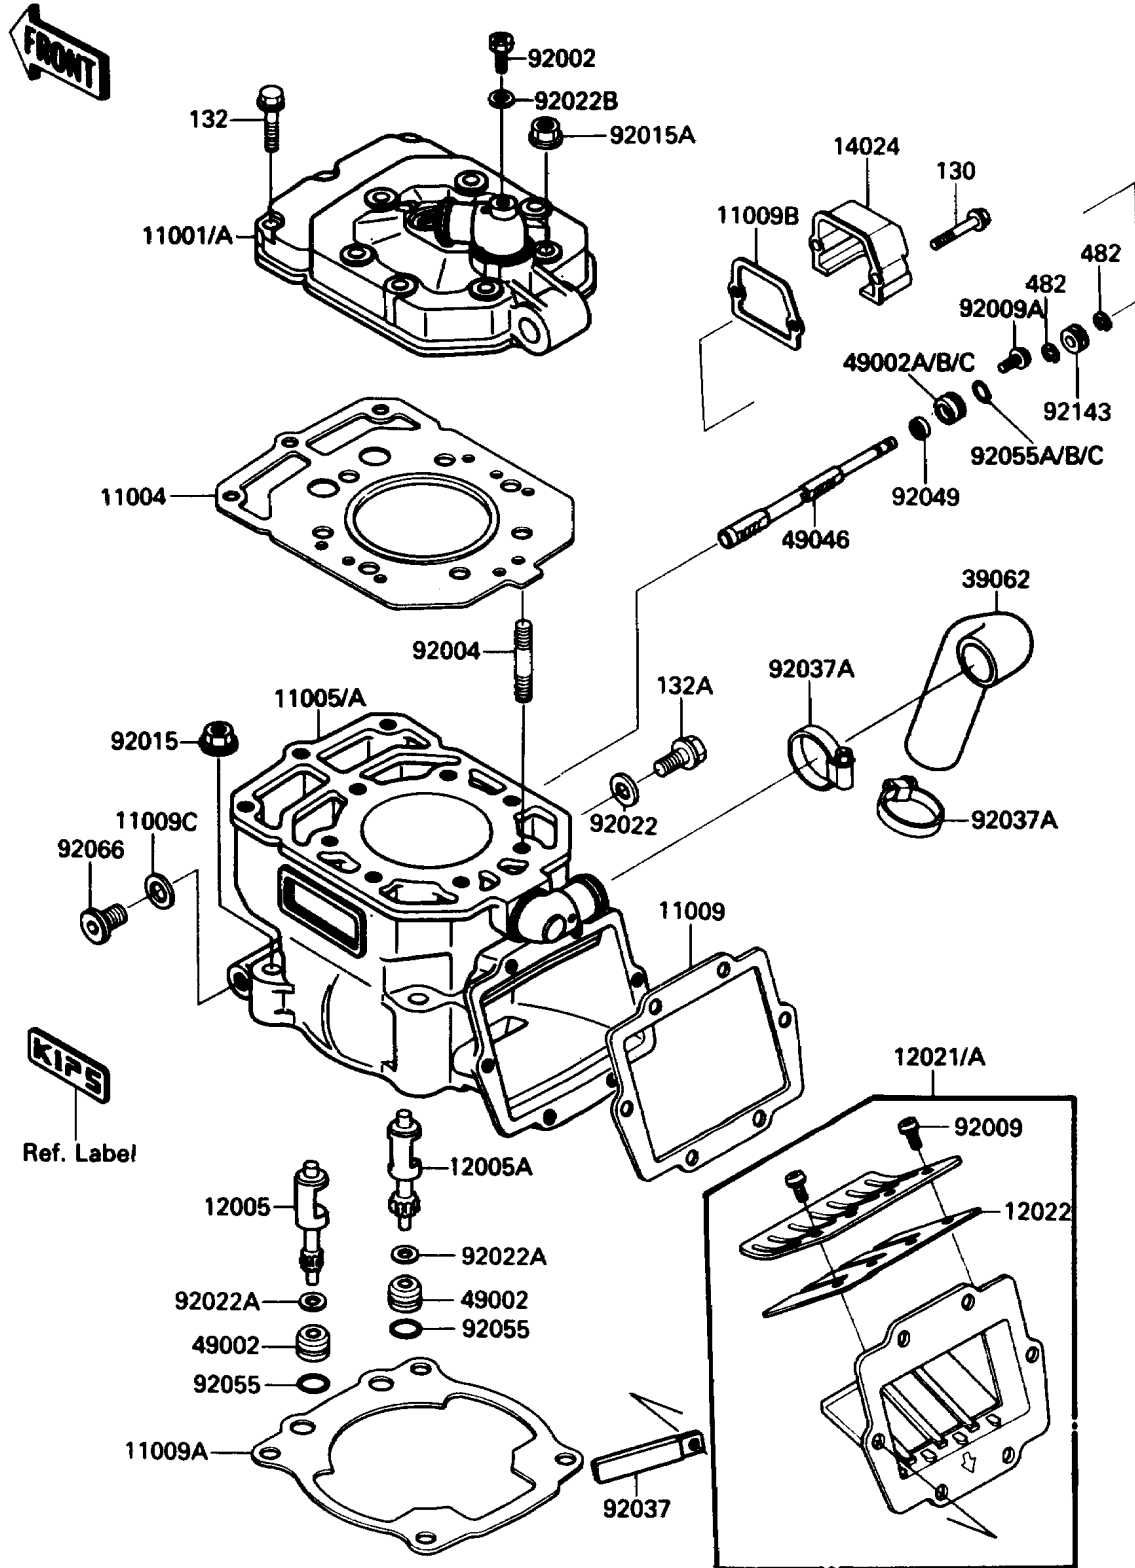

# 1988 Tecate 4

## PARTS DIAGRAM

### Cylinder Head/Cylinder

E1110-0040

## PARTS LIST