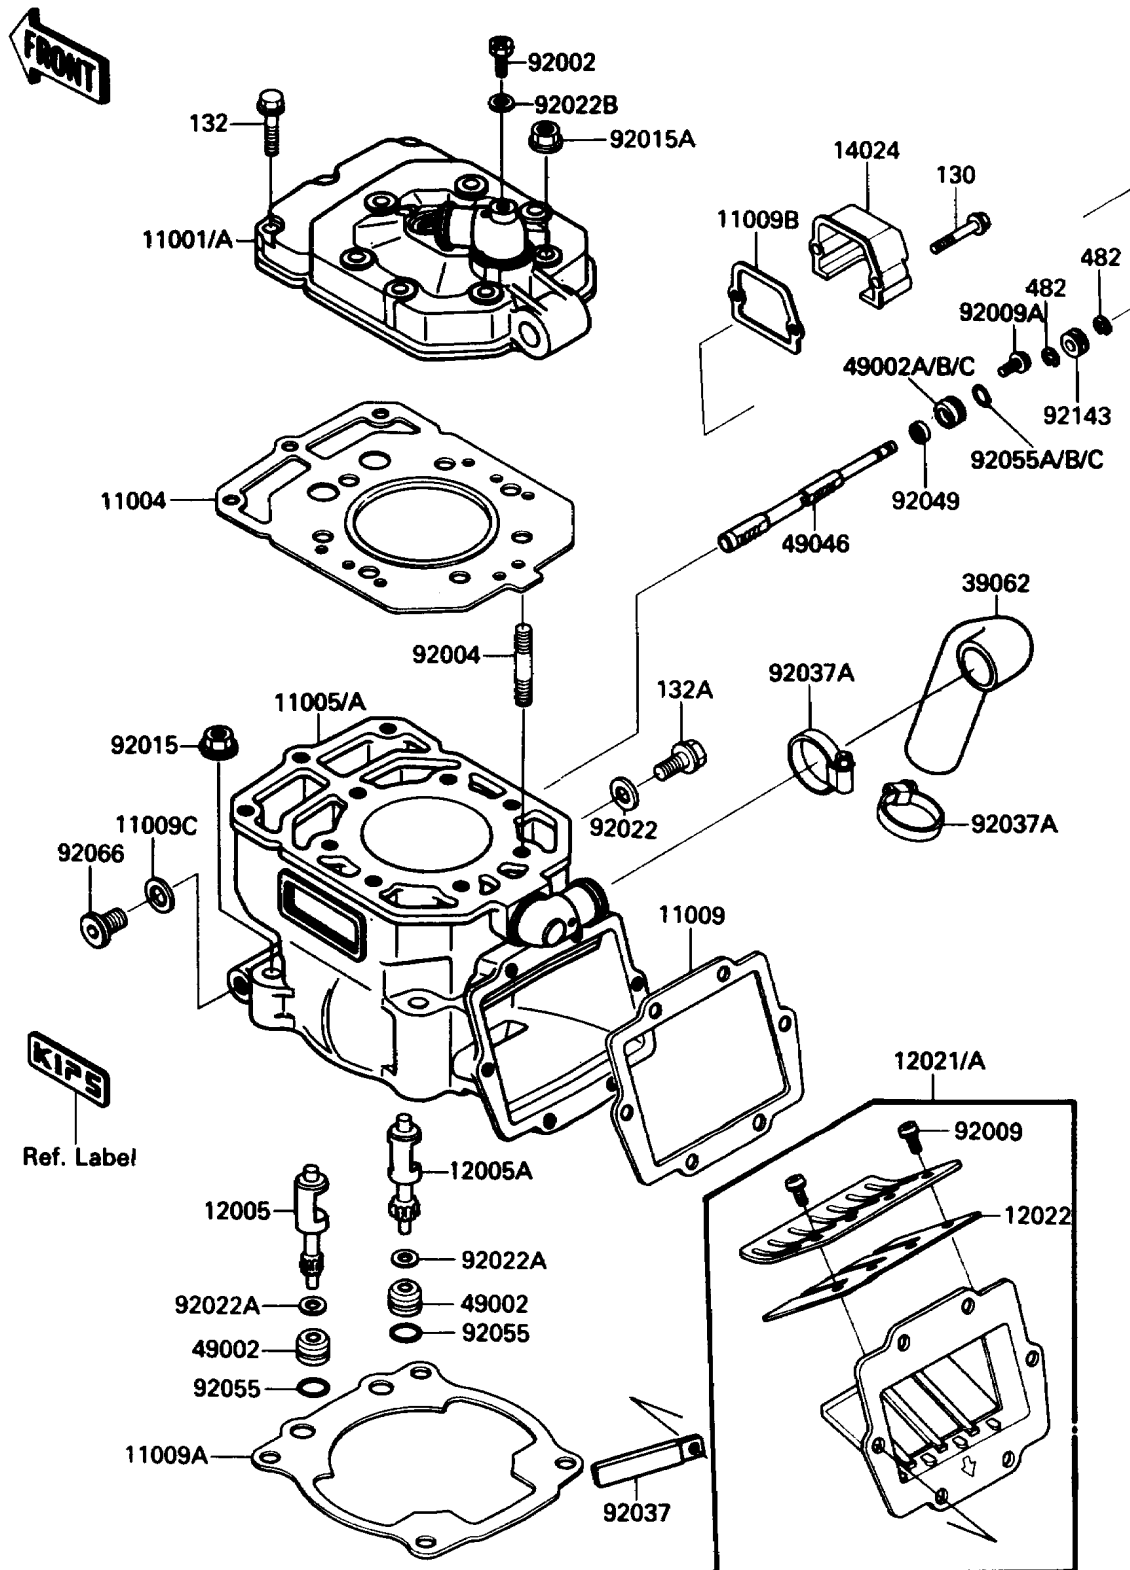

1987 Tecate 4

PARTS DIAGRAM

Cylinder Head/Cylinder

E1110-0040

1987 Tecate 4

PARTS LIST

Cylinder Head/Cylinder

ITEM NAME

PART NUMBER

QUANTITY
