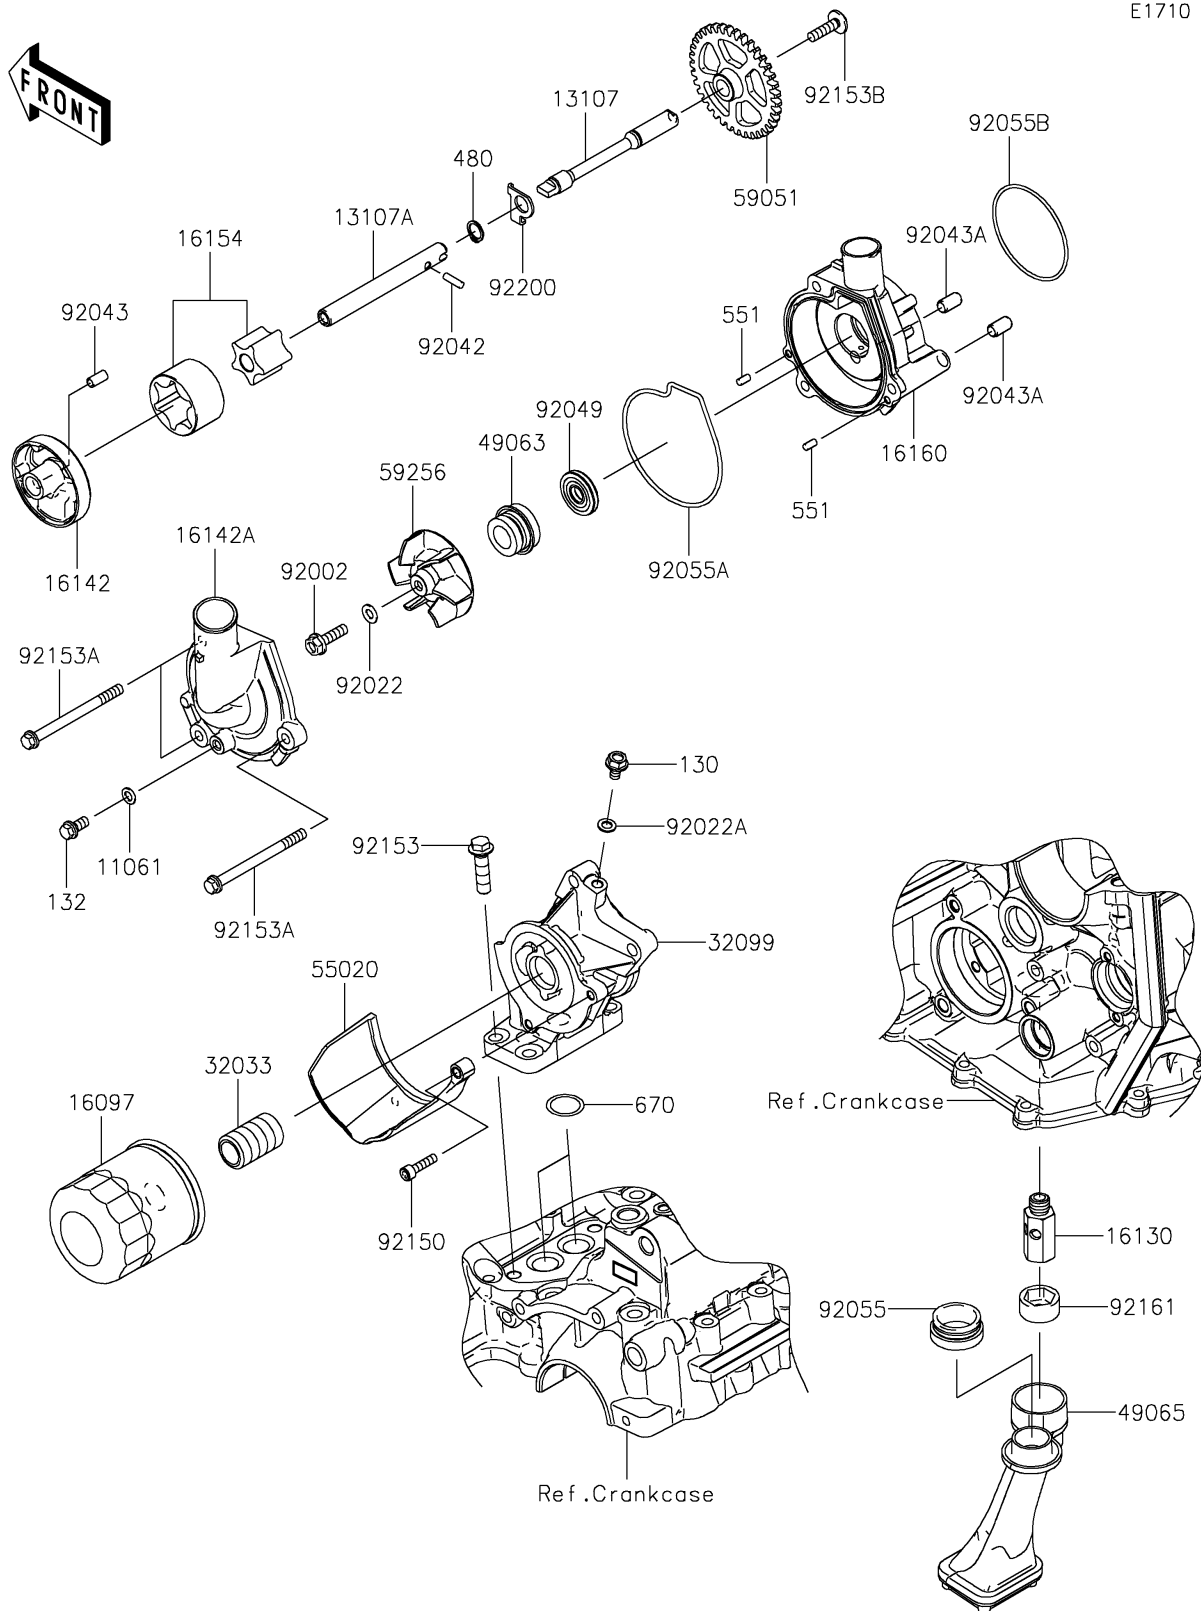

2024 NINJA® ZX™-6R

PARTS DIAGRAM

Oil Pump/Oil Filter

E1710

2024 NINJA® ZX™-6R

PARTS LIST

Oil Pump/Oil Filter

ITEM NAME	PART NUMBER	QUANTITY
-----------	-------------	----------
