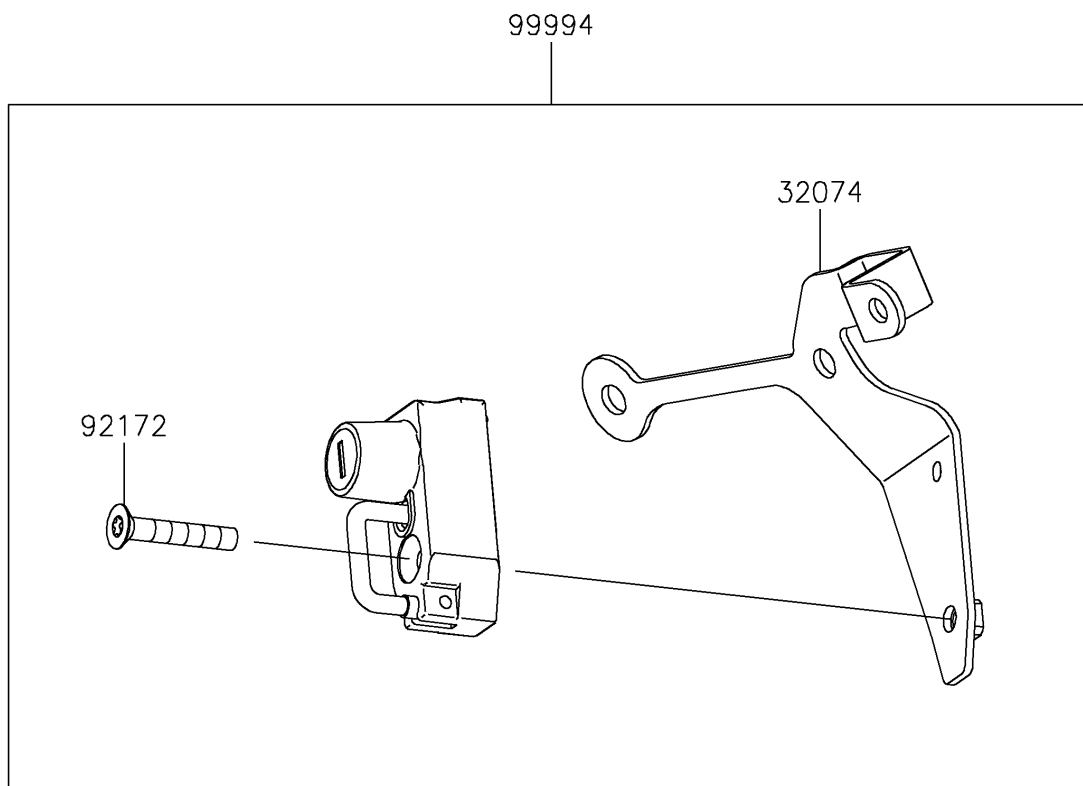

2024 Ninja ZX-6R ABS

PARTS DIAGRAM

Accessory

F2910D

2024 Ninja ZX-6R ABS

PARTS LIST

Accessory

ITEM NAME

PART NUMBER

QUANTITY
